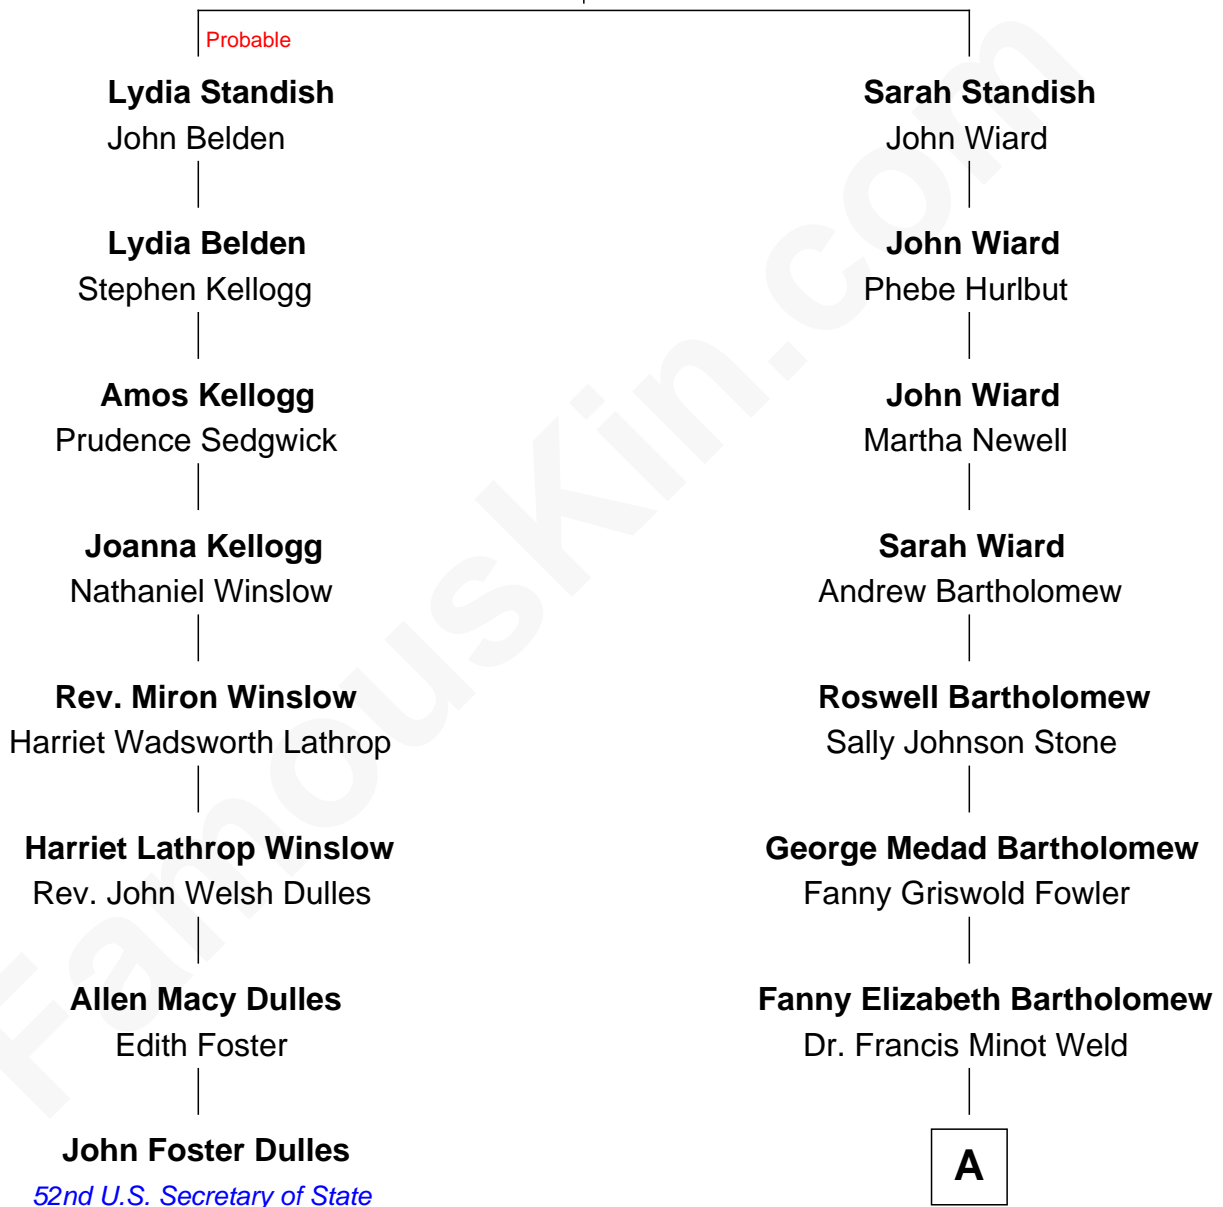

# FamousKin.com Relationship Chart of

**John Foster Dulles**

*52nd U.S. Secretary of State*

7th cousin 2 times removed of

**Bill Weld**

*68th Governor of Massachusetts*

**Thomas Standish**

Susannah Smith

A

Francis Minot Weld  
Margaret Low White

David Weld  
Mary Blake Nichols

Bill Weld

*68th Governor of Massachusetts*

FamousKin.com