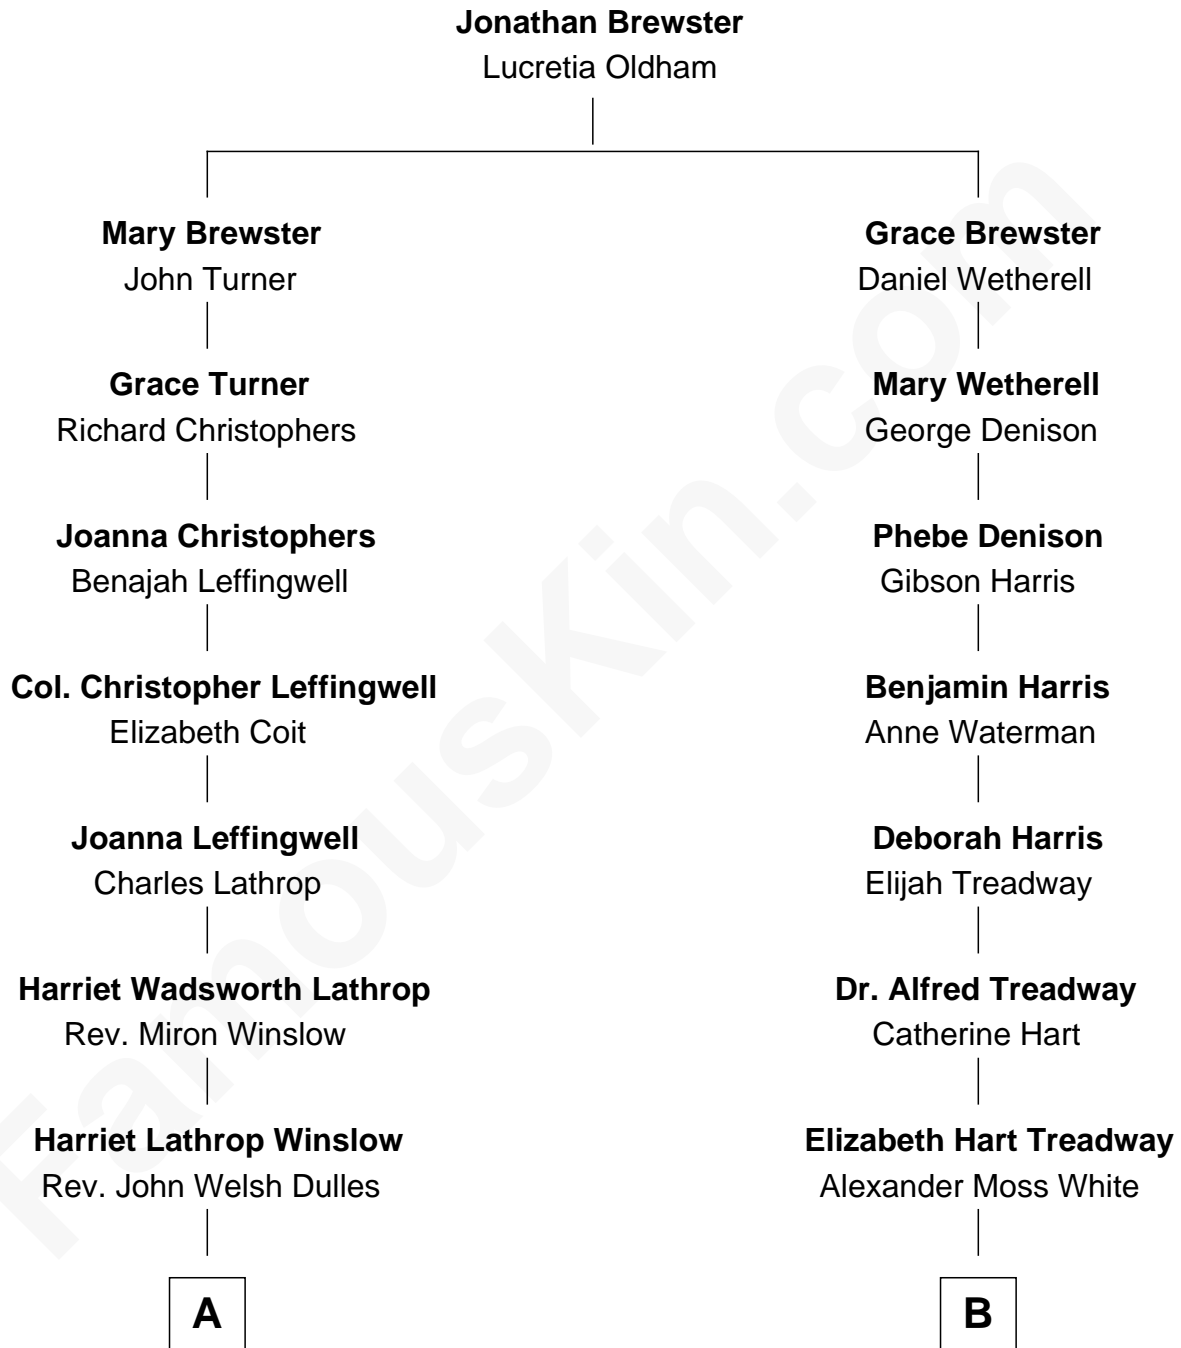

# FamousKin.com Relationship Chart of

**John Foster Dulles**

*52nd U.S. Secretary of State*

8th cousin 2 times removed of

**Bill Weld**

*68th Governor of Massachusetts*

**A**

**Allen Macy Dulles**

Edith Foster

**John Foster Dulles**

*52nd U.S. Secretary of State*

**B**

**William Augustus White**

Harriet Hillard

**Margaret Low White**

Francis Minot Weld

**David Weld**

Mary Blake Nichols

**Bill Weld**

*68th Governor of Massachusetts*