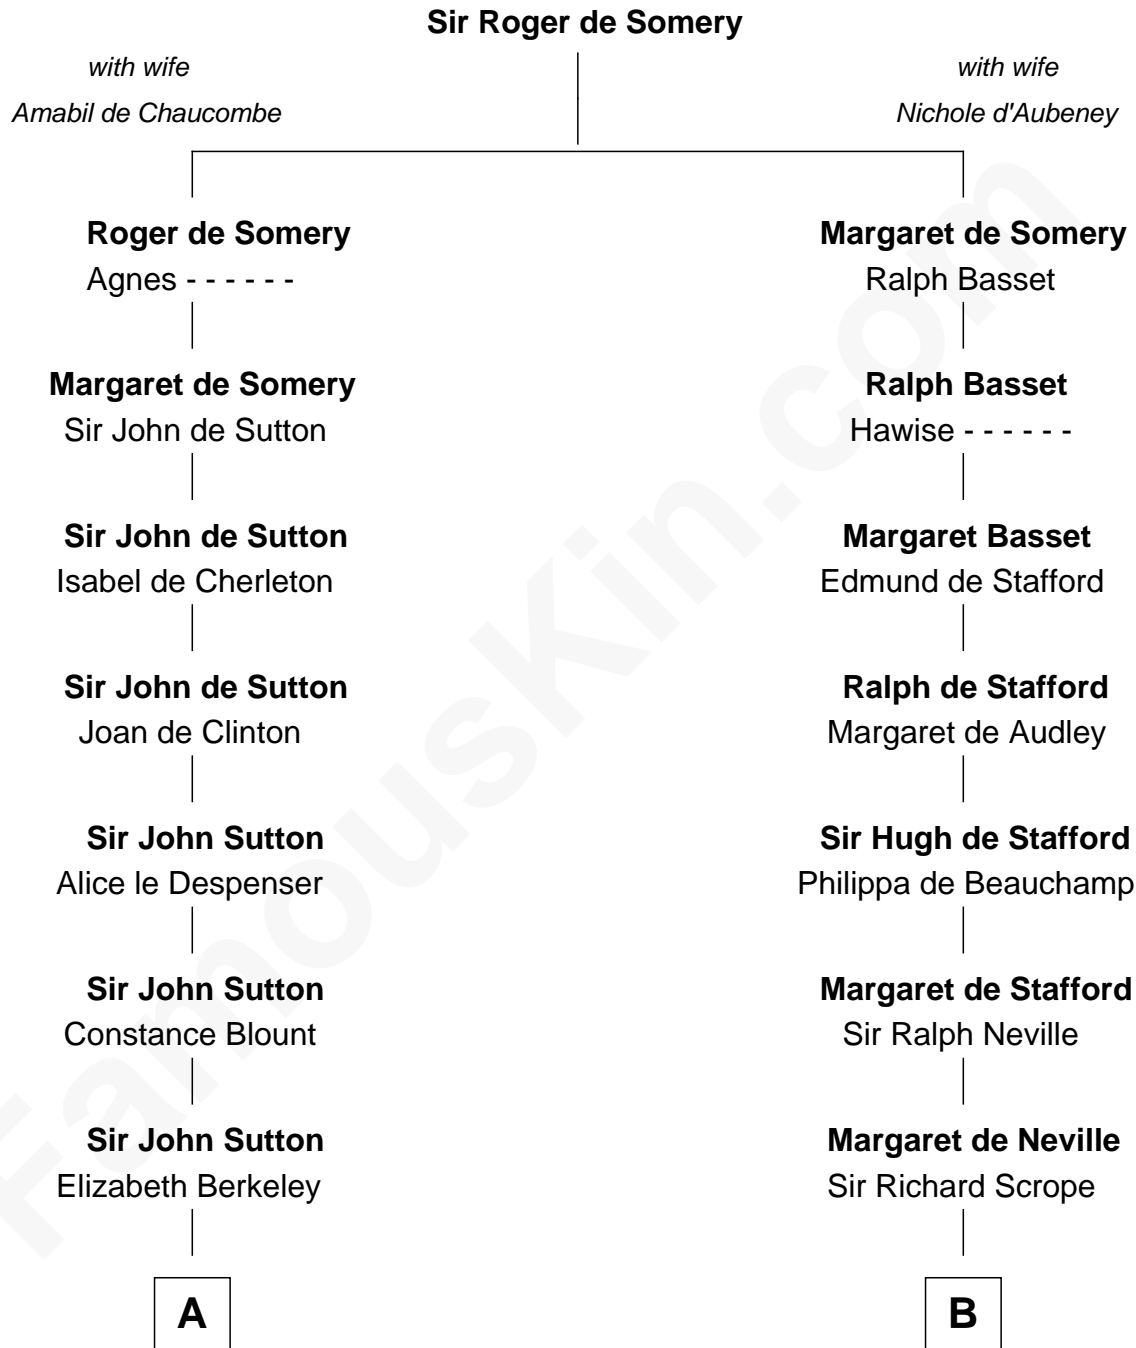

# FamousKin.com Relationship Chart of

**John Foster Dulles**

*52nd U.S. Secretary of State*

20th cousin 1 time removed of

**Helen Keller**

*Author and Activist*

**C**

**Joanna Leffingwell**

Charles Lathrop

**Harriet Wadsworth Lathrop**

Rev. Miron Winslow

**Harriet Lathrop Winslow**

Rev. John Welsh Dulles

**Allen Macy Dulles**

Edith Foster

**John Foster Dulles**

*52nd U.S. Secretary of State*

**D**

**Col. Alexander Spotswood Moore**

Elizabeth Aylett

**Mary Fairfax Moore**

David Keller

**Arthur Henley Keller**

Kate Adams

**Helen Keller**

*Author and Activist*