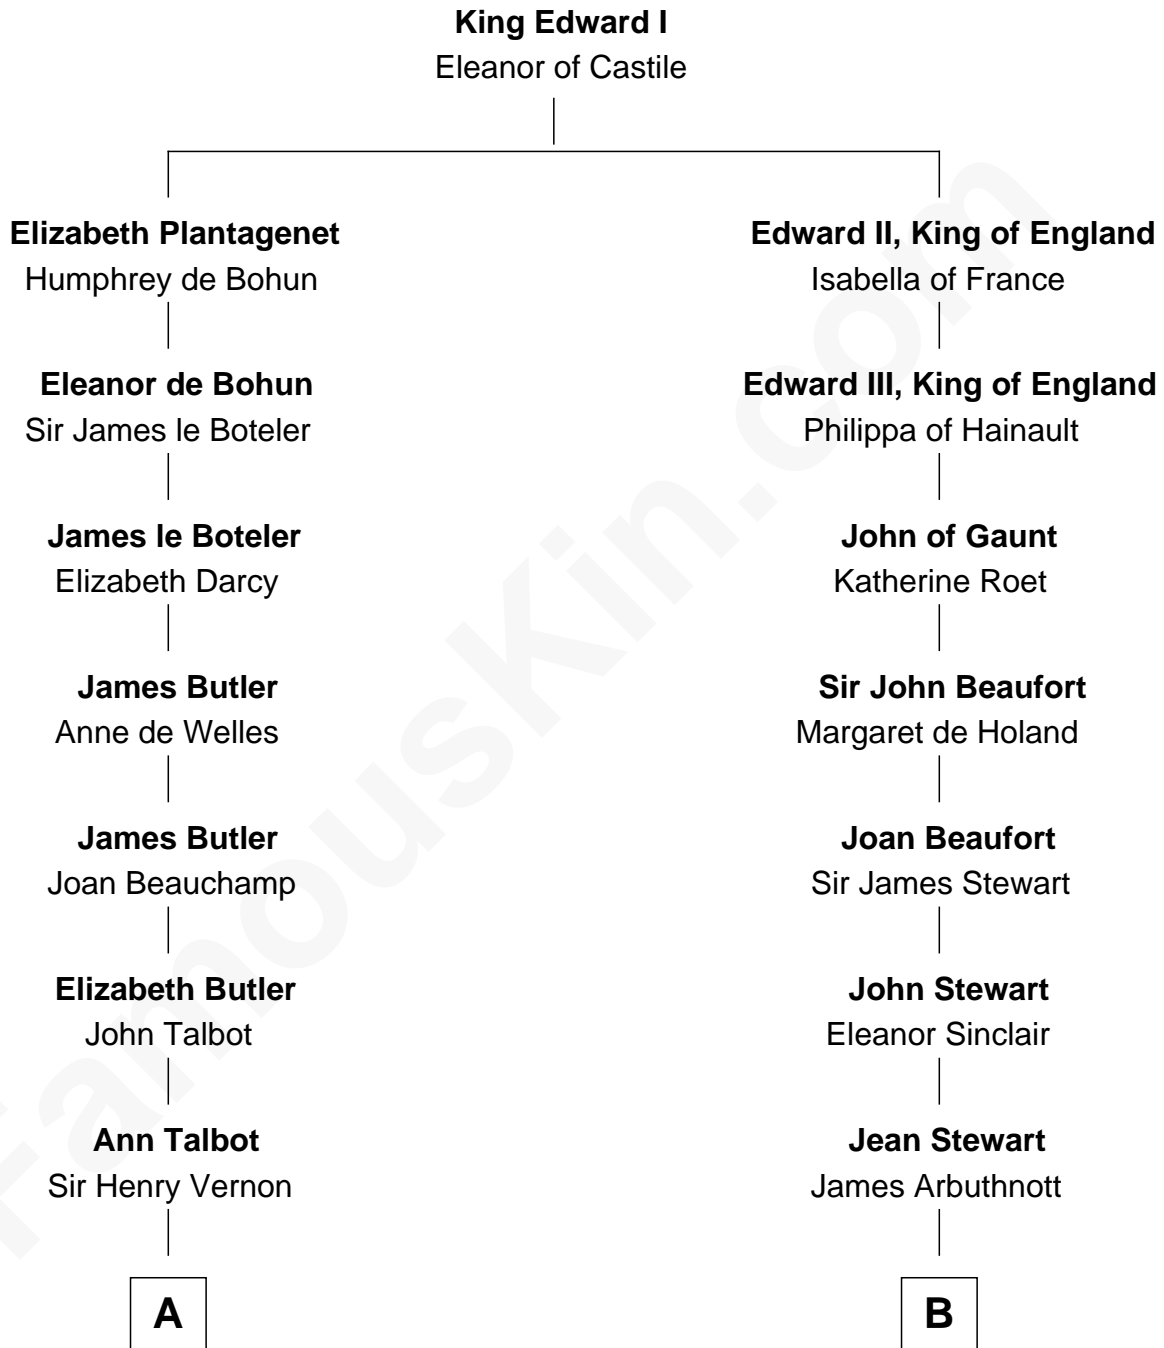

FamousKin.com Relationship Chart of

John Foster Dulles

52nd U.S. Secretary of State

17th cousin 4 times removed of

Helen Keller

Author and Activist

C

—
Joanna Leffingwell

Charles Lathrop

—
Harriet Wadsworth Lathrop

Rev. Miron Winslow

—
Harriet Lathrop Winslow

Rev. John Welsh Dulles

—
Allen Macy Dulles

Edith Foster

—
John Foster Dulles

52nd U.S. Secretary of State