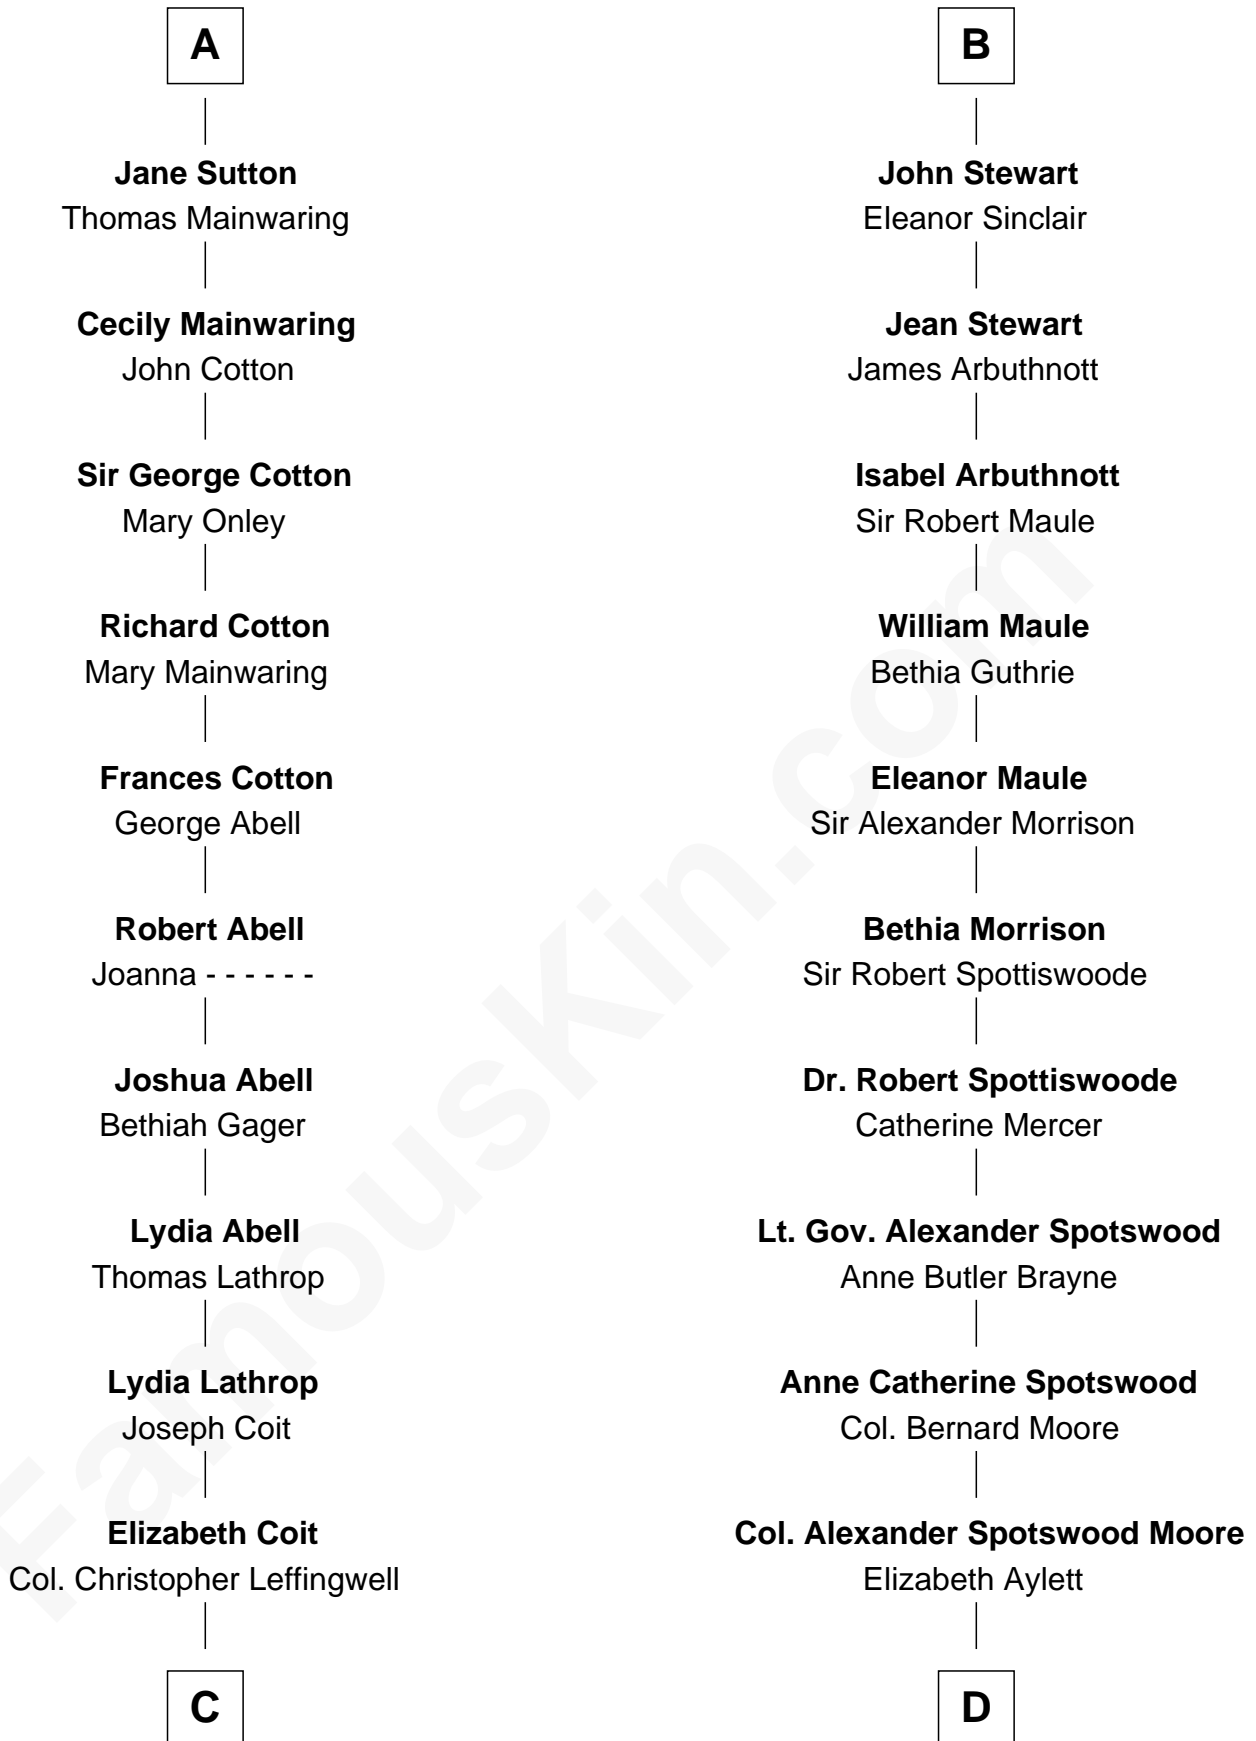

## Relationship Chart of

**John Foster Dulles**

*52nd U.S. Secretary of State*

19th cousin 2 times removed of

**Helen Keller**

*Author and Activist*

**John, King of England**

**C**