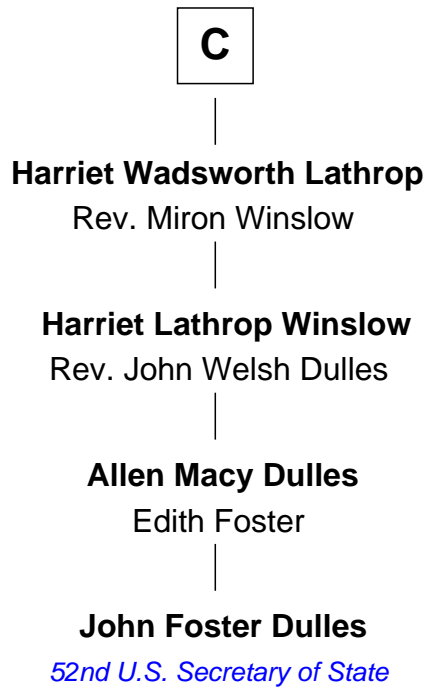

# FamousKin.com Relationship Chart of

**John Foster Dulles**

*52nd U.S. Secretary of State*

16th cousin 4 times removed of

**Helen Keller**

*Author and Activist*

**Ralph de Stafford**

Margaret de Audley

**Elizabeth de Stafford**

John de Ferrers

**Robert de Ferrers**

Margaret Despencer

**Sir Edmund Ferrers**

Ellen Roche

**Sir William Ferrers**

Elizabeth Belknap

Philippa de Beauchamp

**Margaret de Stafford**

Sir Ralph Neville

**Margaret de Neville**

Sir Richard Scrope

**Sir Henry le Scrope**

Elizabeth le Scrope

**Margaret Scrope**

John Bernard

**John Bernard**

Margaret Daundelyn

**John Bernard**

Cecily Muscote

**B**

FamousKin.com