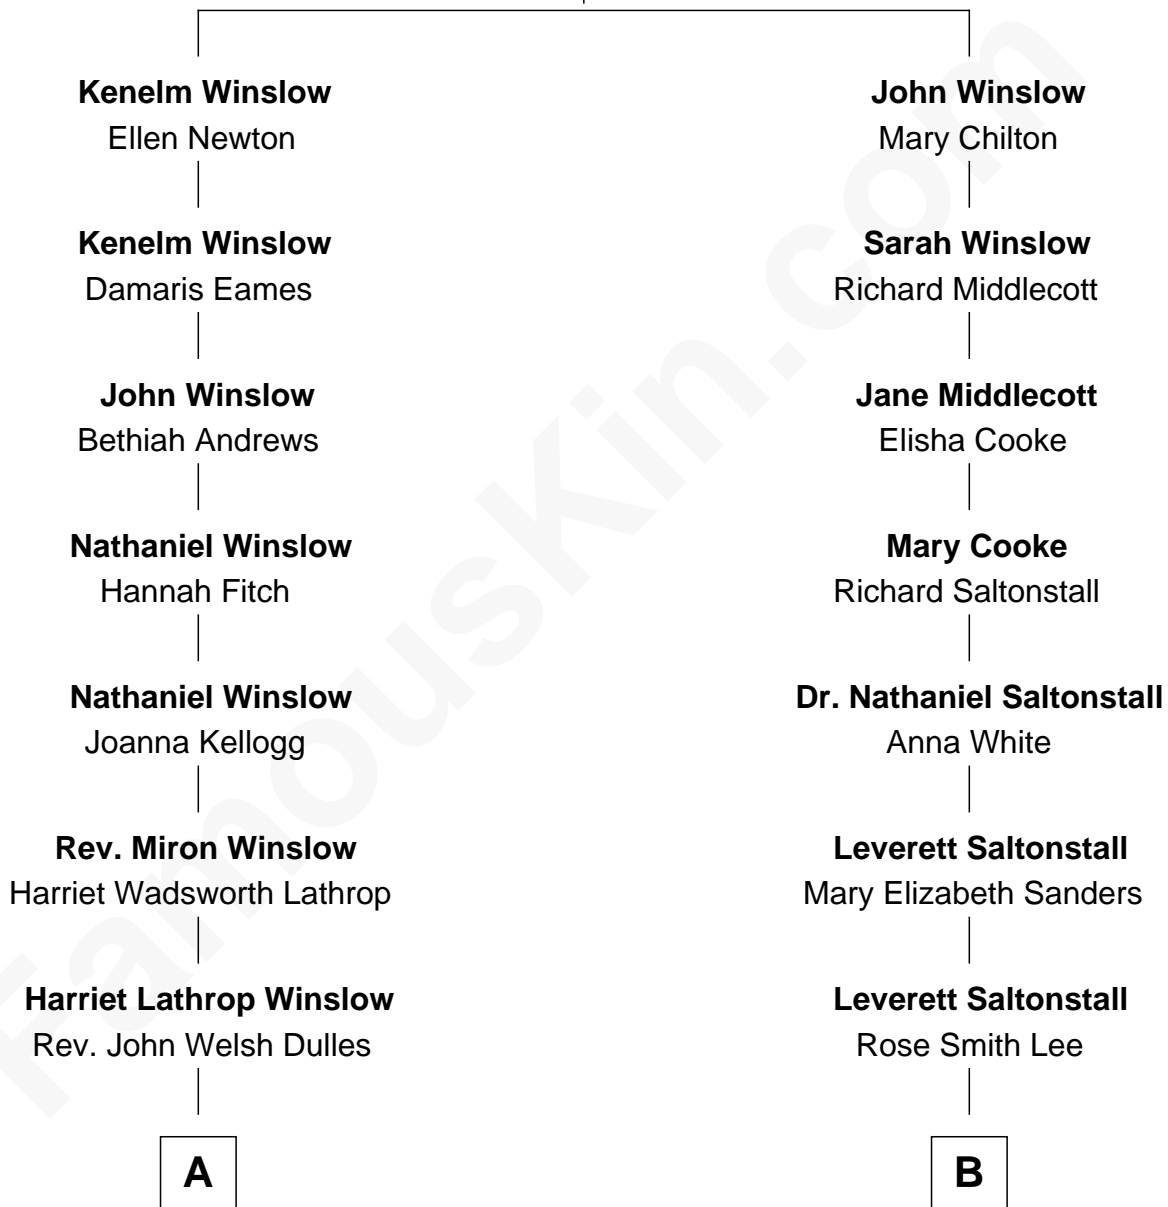

FamousKin.com Relationship Chart of

John Foster Dulles

52nd U.S. Secretary of State

8th cousin of

Leverett Saltonstall

55th Governor of Massachusetts

Edward Winslow

Magdalen Oliver

A

Allen Macy Dulles

Edith Foster

John Foster Dulles

52nd U.S. Secretary of State

B

Richard Middlecott Saltonstall

Eleanor Brooks

Leverett Saltonstall

55th Governor of Massachusetts

FamousKin.com