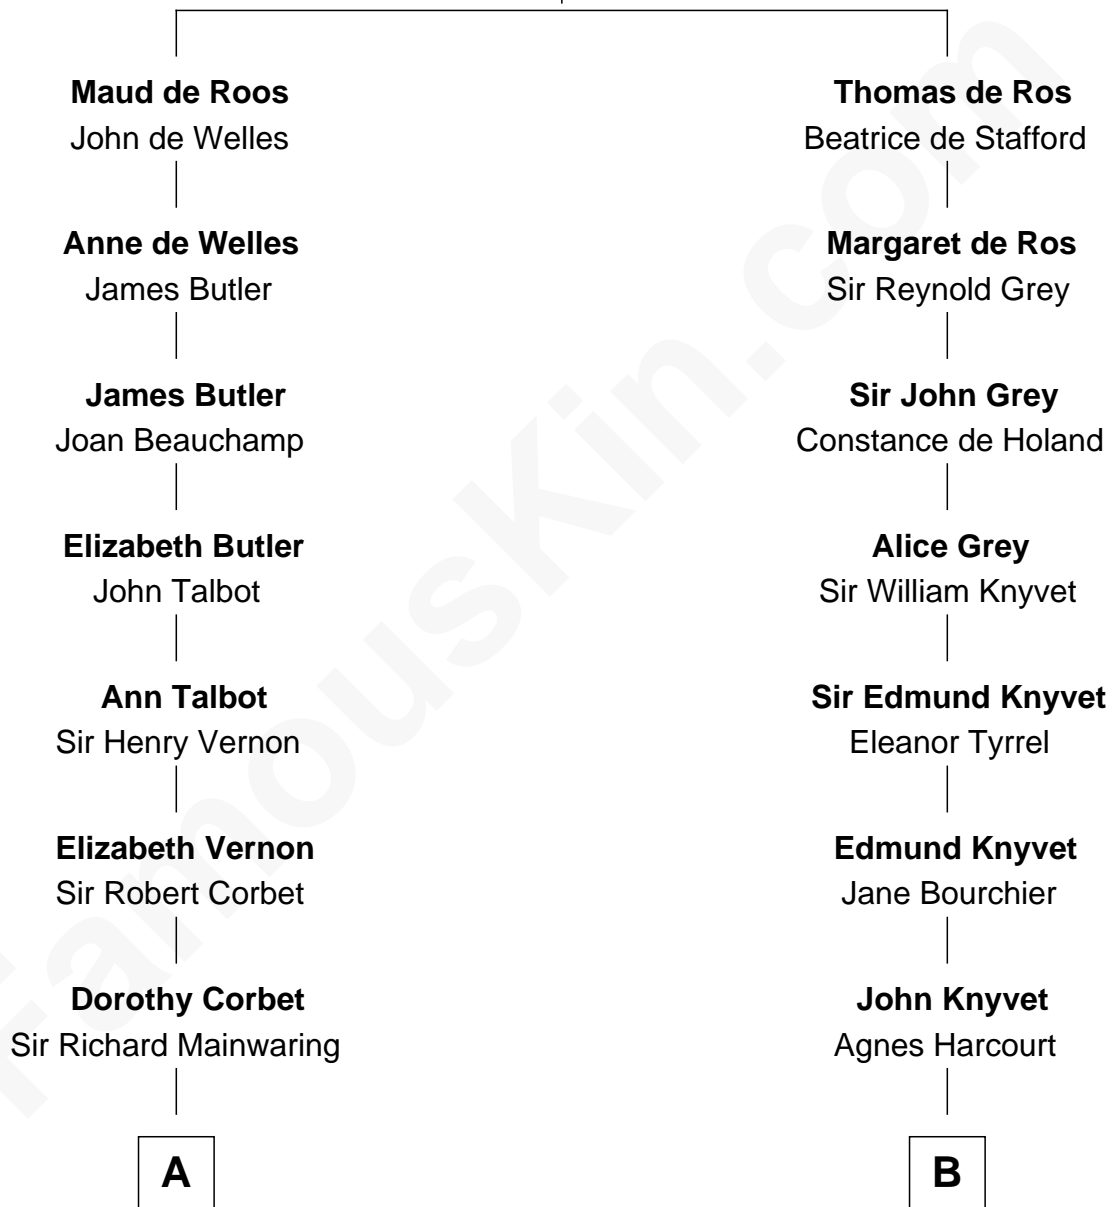

FamousKin.com Relationship Chart of

John Foster Dulles

52nd U.S. Secretary of State

17th cousin 2 times removed of

Leverett Saltonstall

55th Governor of Massachusetts

Sir William de Ros
Margery de Badlesmere

C

—
Harriet Lathrop Winslow

Rev. John Welsh Dulles

—
Allen Macy Dulles

Edith Foster

—
John Foster Dulles

52nd U.S. Secretary of State

FamousKin.com