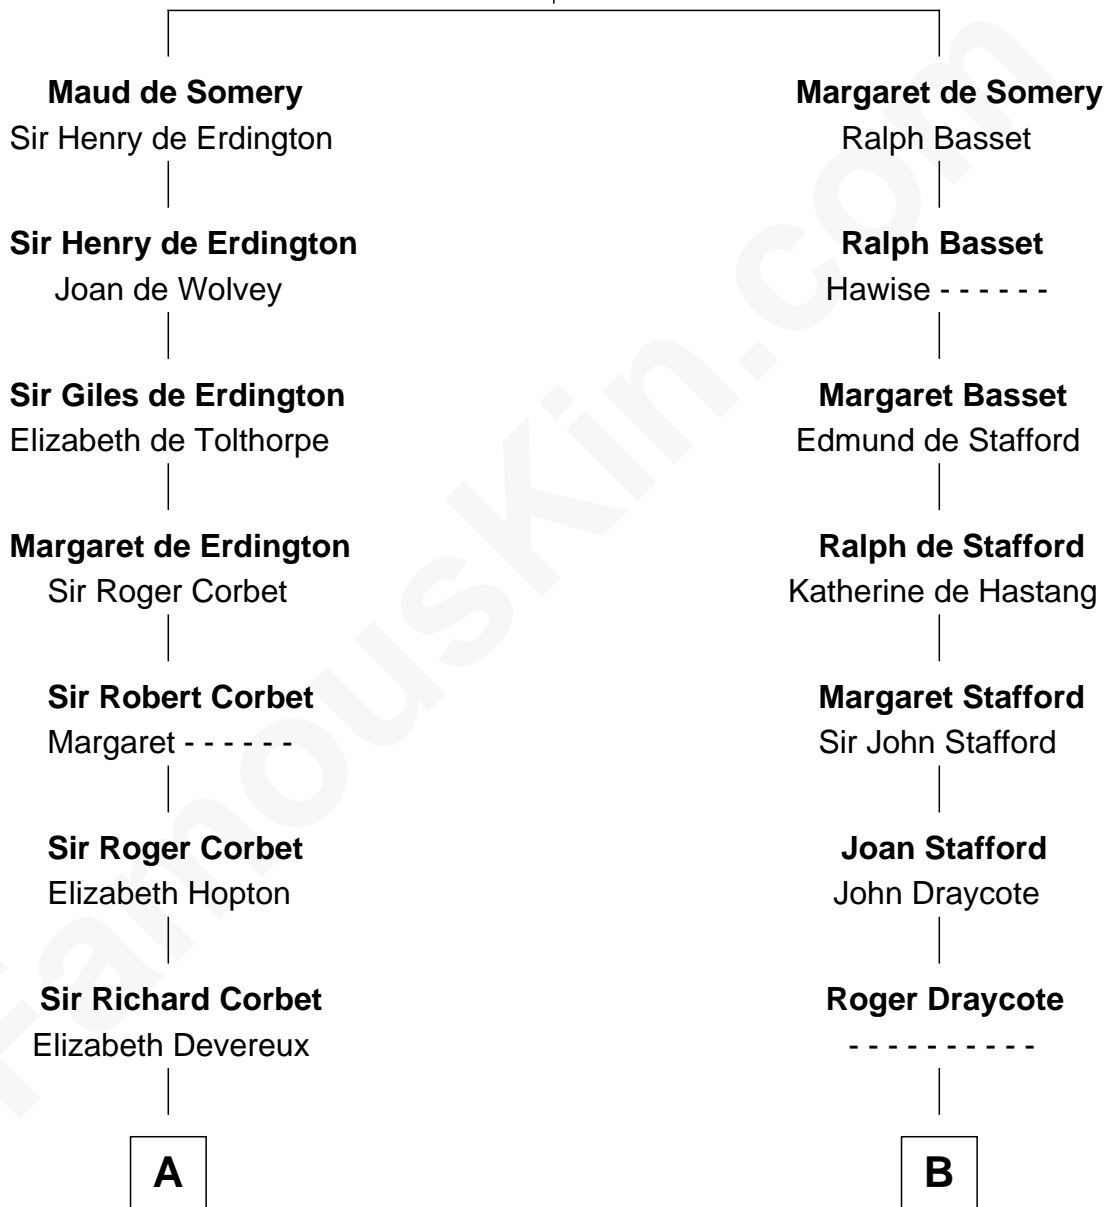

FamousKin.com Relationship Chart of

John Foster Dulles

52nd U.S. Secretary of State

18th cousin 3 times removed of

Charles Carroll

Signer of the Declaration of Independence

Nichole d'Aubenev
Sir Roger de Somery