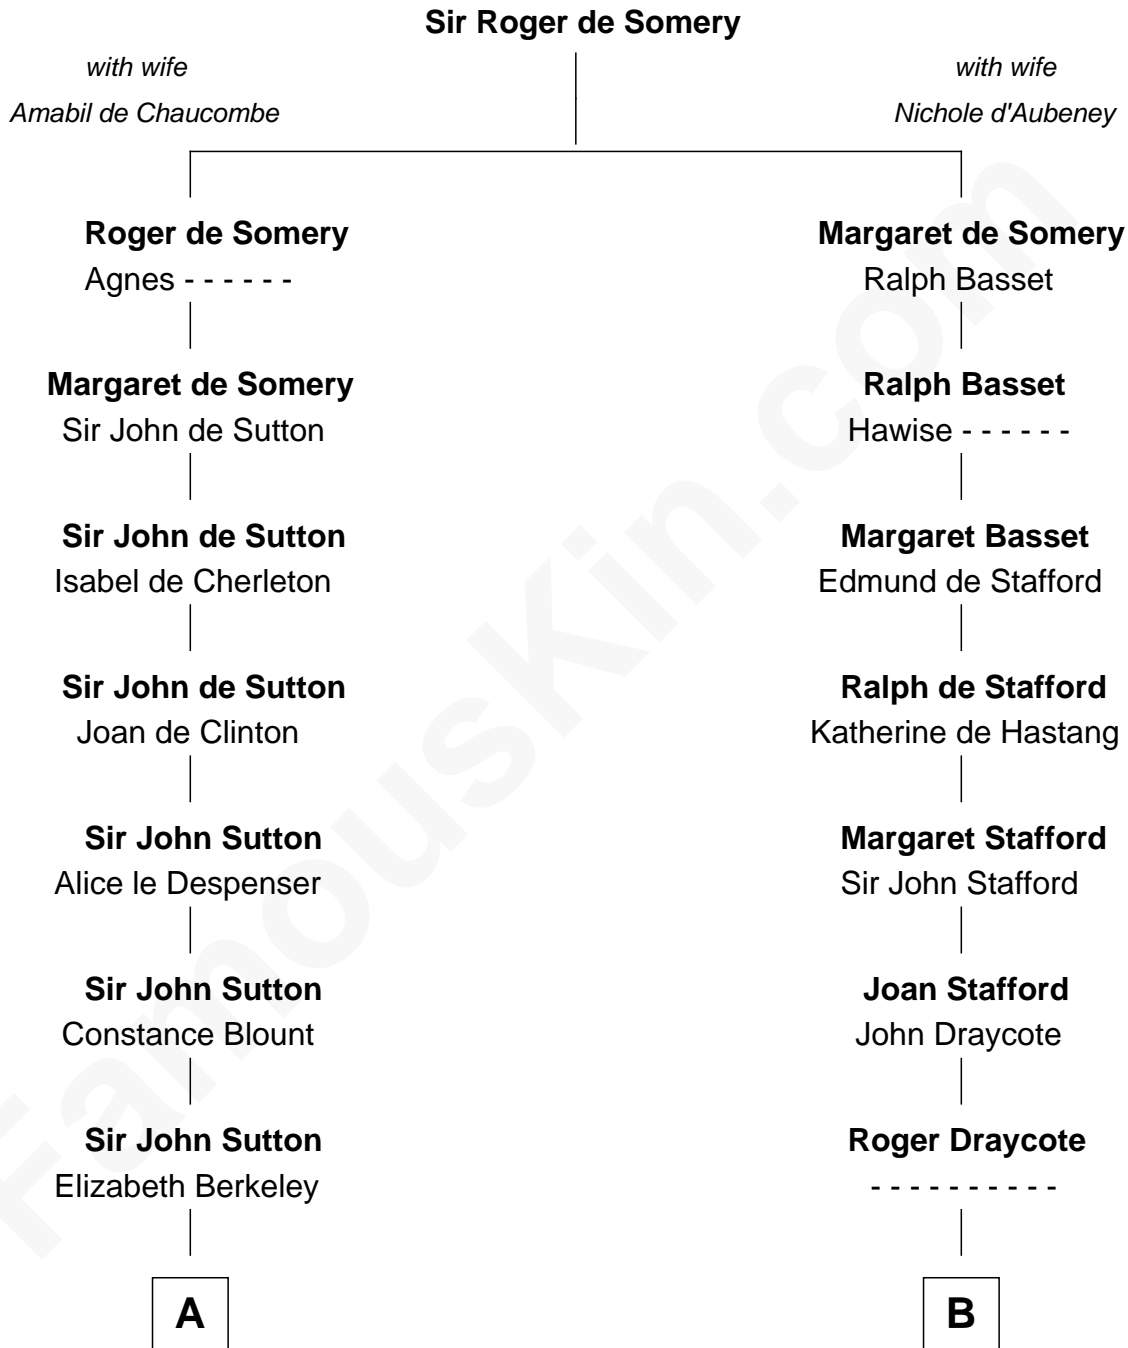

FamousKin.com Relationship Chart of

John Foster Dulles

52nd U.S. Secretary of State

18th cousin 3 times removed of

Charles Carroll

Signer of the Declaration of Independence

C

Joanna Leffingwell

Charles Lathrop

Harriet Wadsworth Lathrop

Rev. Miron Winslow

Harriet Lathrop Winslow

Rev. John Welsh Dulles

Allen Macy Dulles

Edith Foster

John Foster Dulles