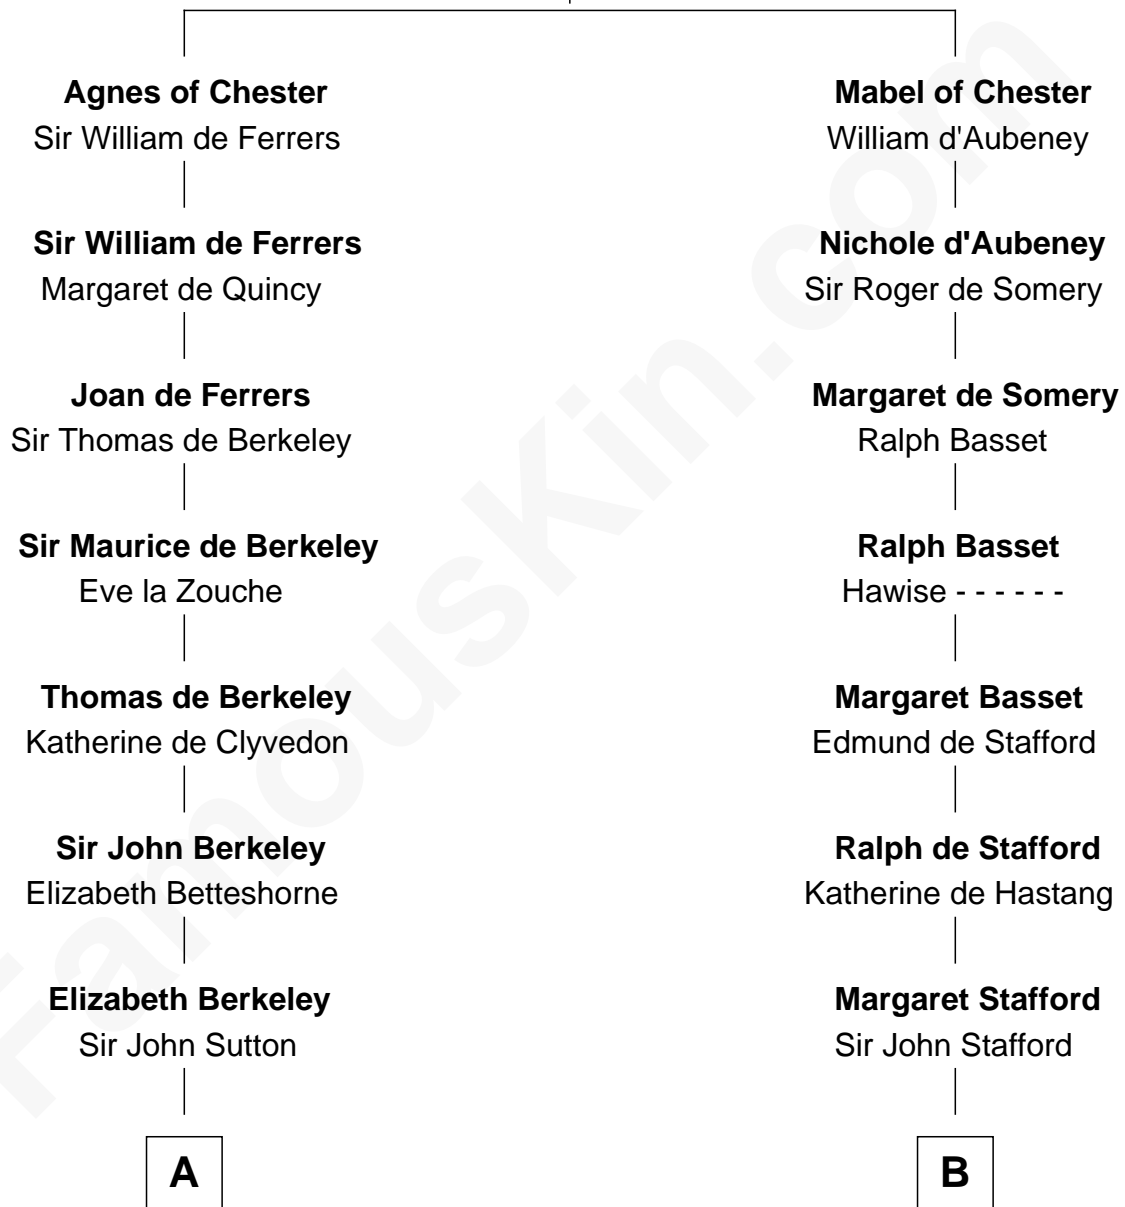

FamousKin.com Relationship Chart of

John Foster Dulles

52nd U.S. Secretary of State

20th cousin 1 time removed of

Charles Carroll

Signer of the Declaration of Independence

Hugh de Kevelioc
Bertrade de Montfort