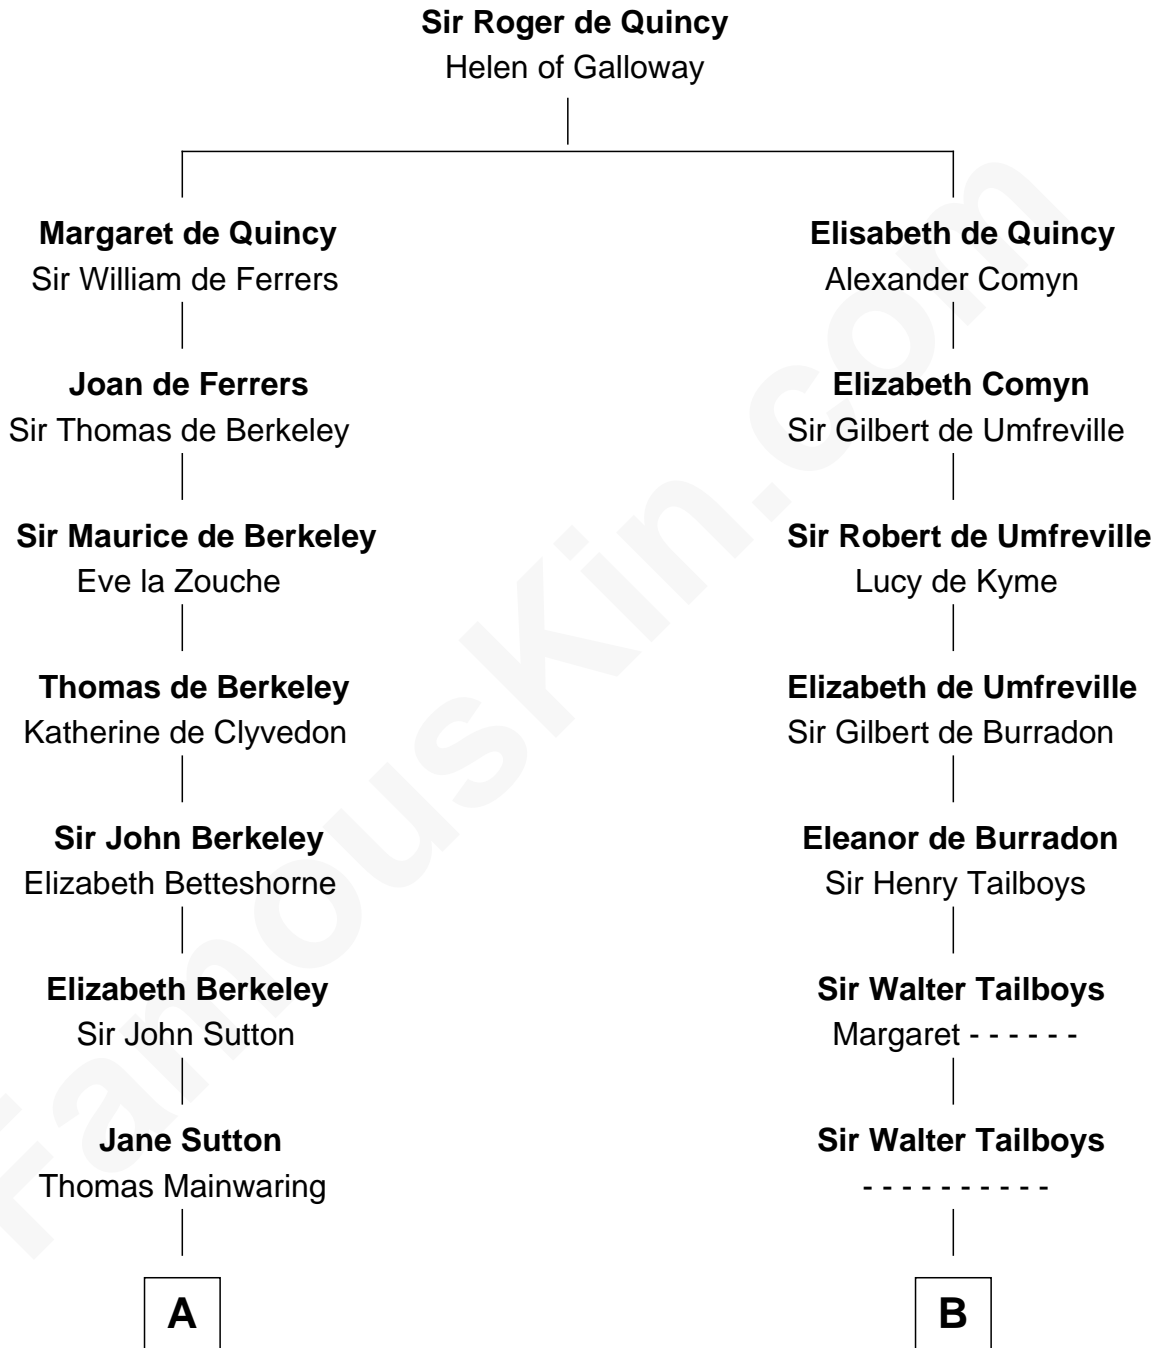

# FamousKin.com Relationship Chart of

**John Foster Dulles**

*52nd U.S. Secretary of State*

18th cousin 2 times removed of

**Charles Carroll**

*Signer of the Declaration of Independence*

**C**

**Harriet Wadsworth Lathrop**

Rev. Miron Winslow

**Harriet Lathrop Winslow**

Rev. John Welsh Dulles

**Allen Macy Dulles**

Edith Foster

**John Foster Dulles**

*52nd U.S. Secretary of State*

**D**