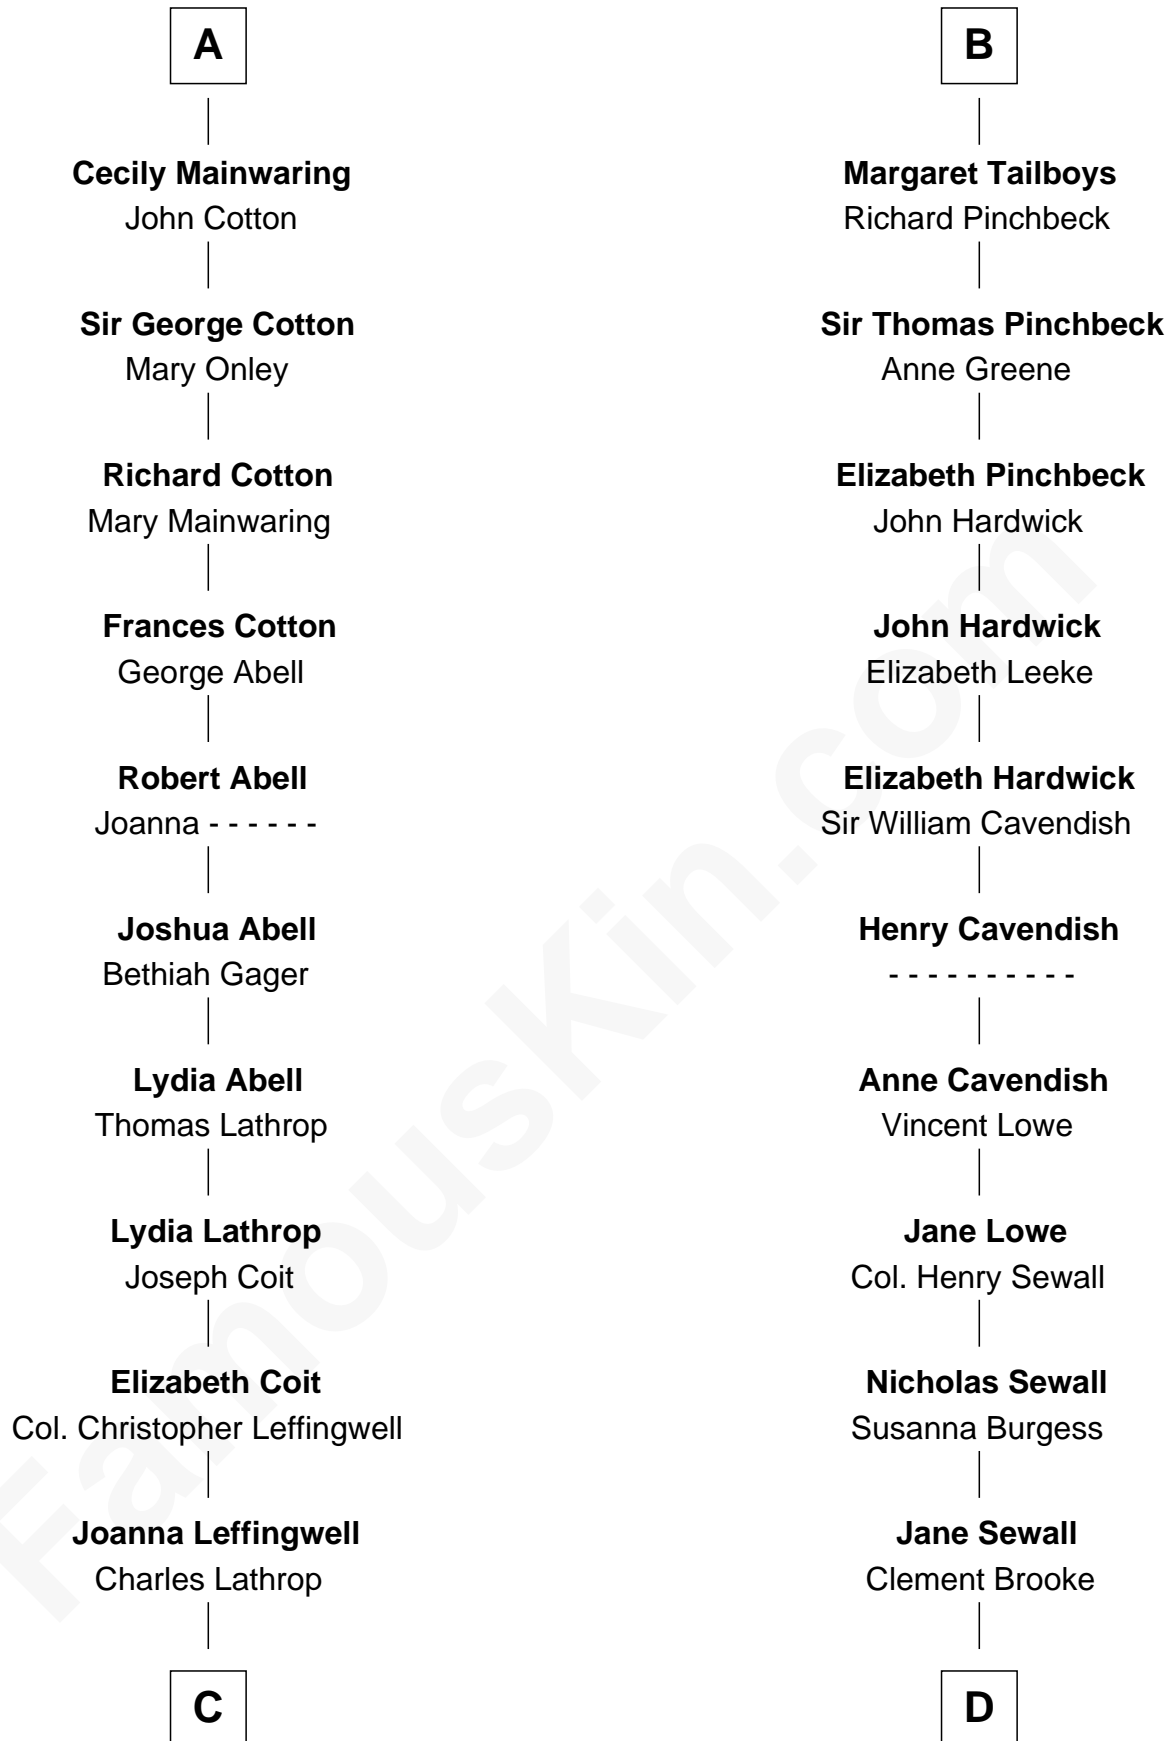

# FamousKin.com Relationship Chart of

**John Foster Dulles**

*52nd U.S. Secretary of State*

18th cousin 2 times removed of

**Charles Carroll**

*Signer of the Declaration of Independence*

**C**

**Harriet Wadsworth Lathrop**

Rev. Miron Winslow

**Harriet Lathrop Winslow**

Rev. John Welsh Dulles

**Allen Macy Dulles**

Edith Foster

**John Foster Dulles**

*52nd U.S. Secretary of State*

**D**