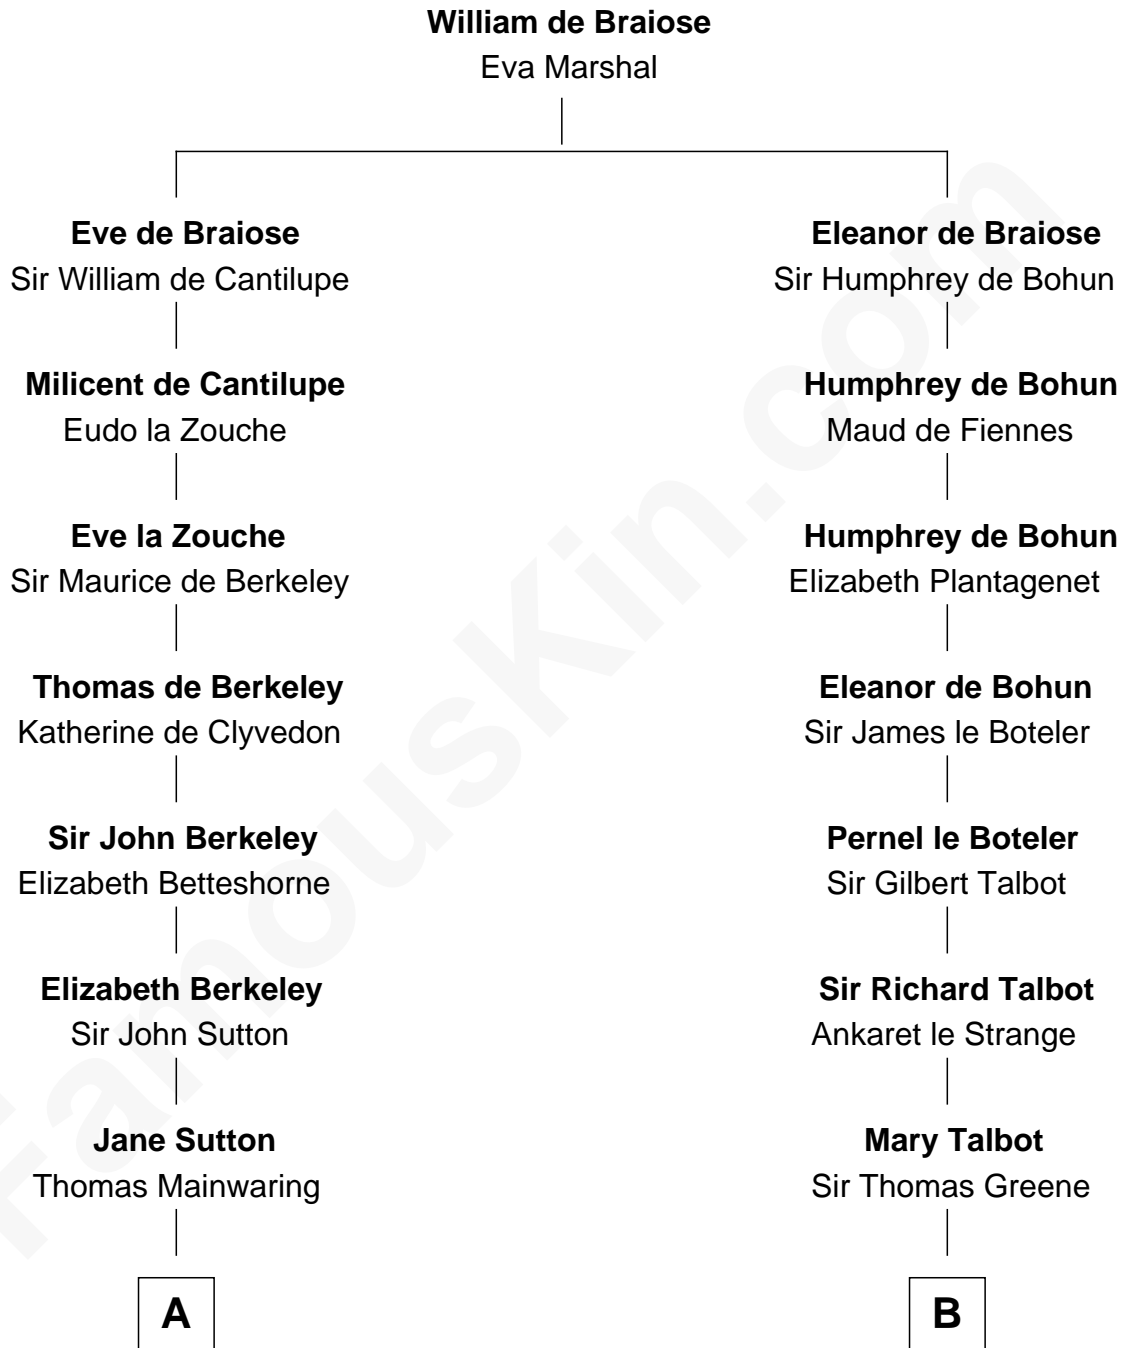

FamousKin.com Relationship Chart of

John Foster Dulles

52nd U.S. Secretary of State

18th cousin 2 times removed of

Charles Carroll

Signer of the Declaration of Independence

C

Harriet Wadsworth Lathrop

Rev. Miron Winslow

Harriet Lathrop Winslow

Rev. John Welsh Dulles

Allen Macy Dulles

Edith Foster

John Foster Dulles

52nd U.S. Secretary of State

D