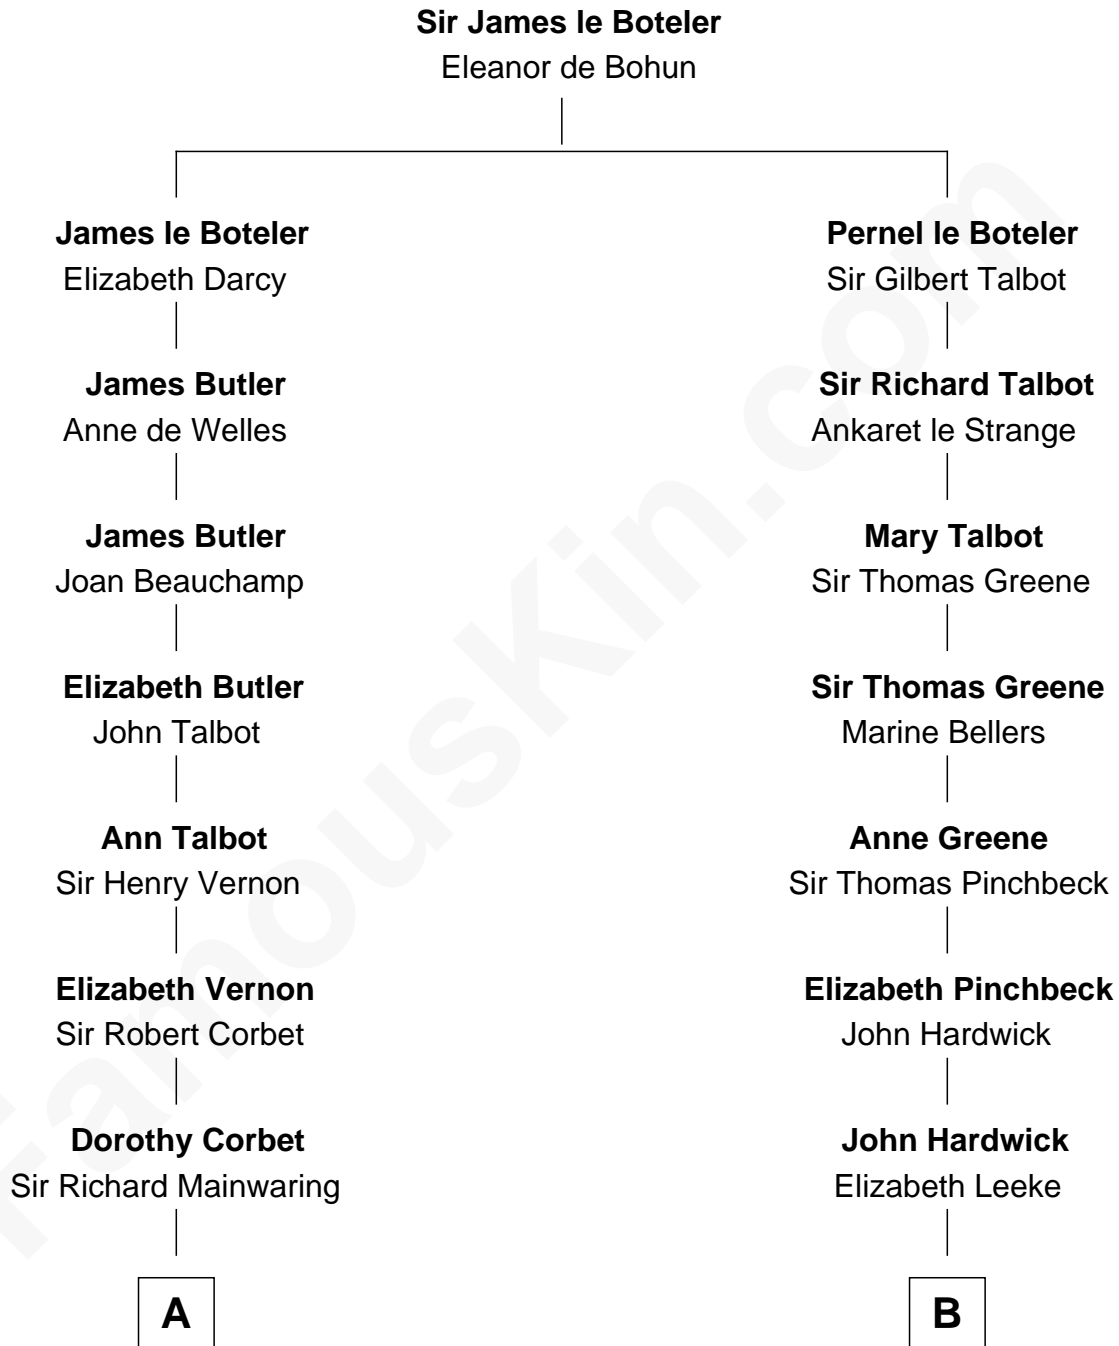

FamousKin.com Relationship Chart of

John Foster Dulles

52nd U.S. Secretary of State

14th cousin 5 times removed of

Charles Carroll

Signer of the Declaration of Independence

C

Harriet Lathrop Winslow

Rev. John Welsh Dulles

Allen Macy Dulles

Edith Foster

John Foster Dulles

52nd U.S. Secretary of State

FamousKin.com