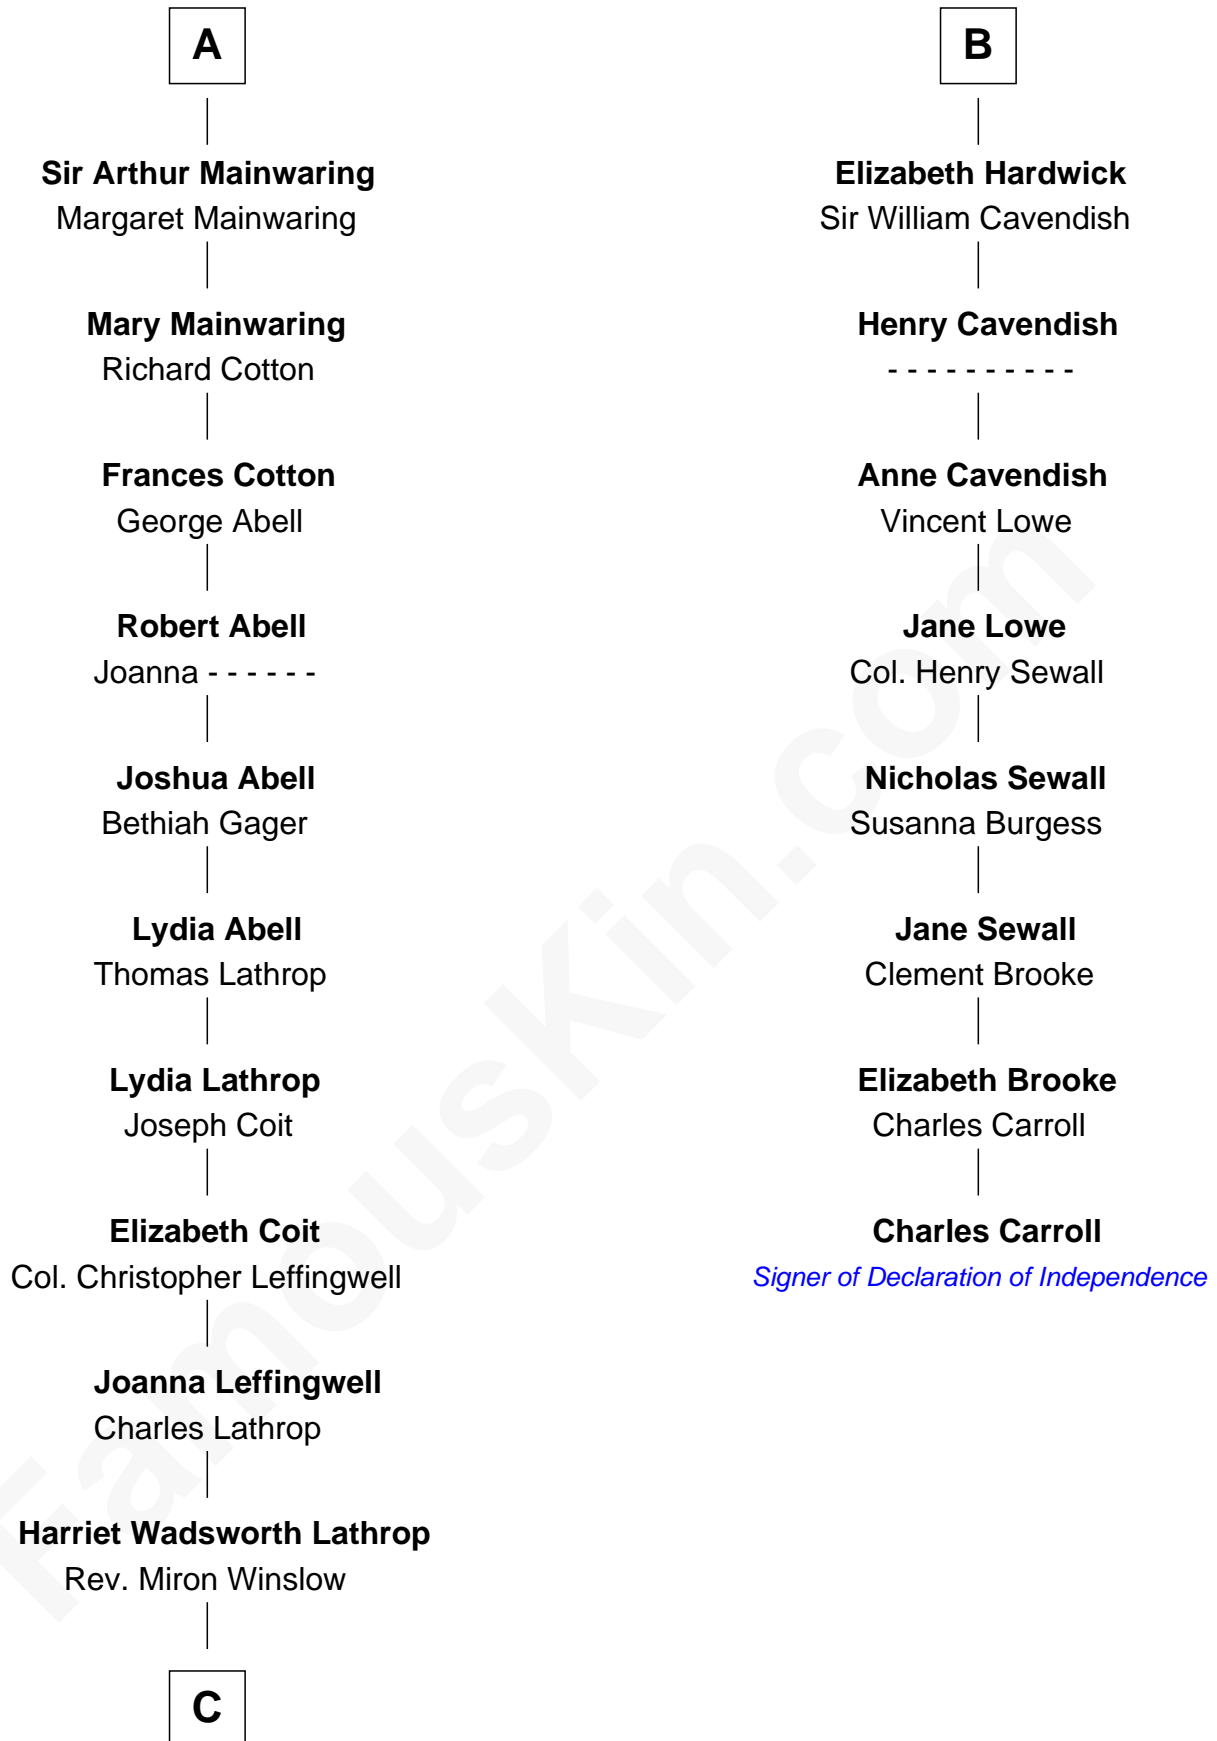

FamousKin.com Relationship Chart of

John Foster Dulles

52nd U.S. Secretary of State

14th cousin 5 times removed of

Charles Carroll

Signer of the Declaration of Independence

C

Harriet Lathrop Winslow

Rev. John Welsh Dulles

Allen Macy Dulles

Edith Foster

John Foster Dulles

52nd U.S. Secretary of State

FamousKin.com