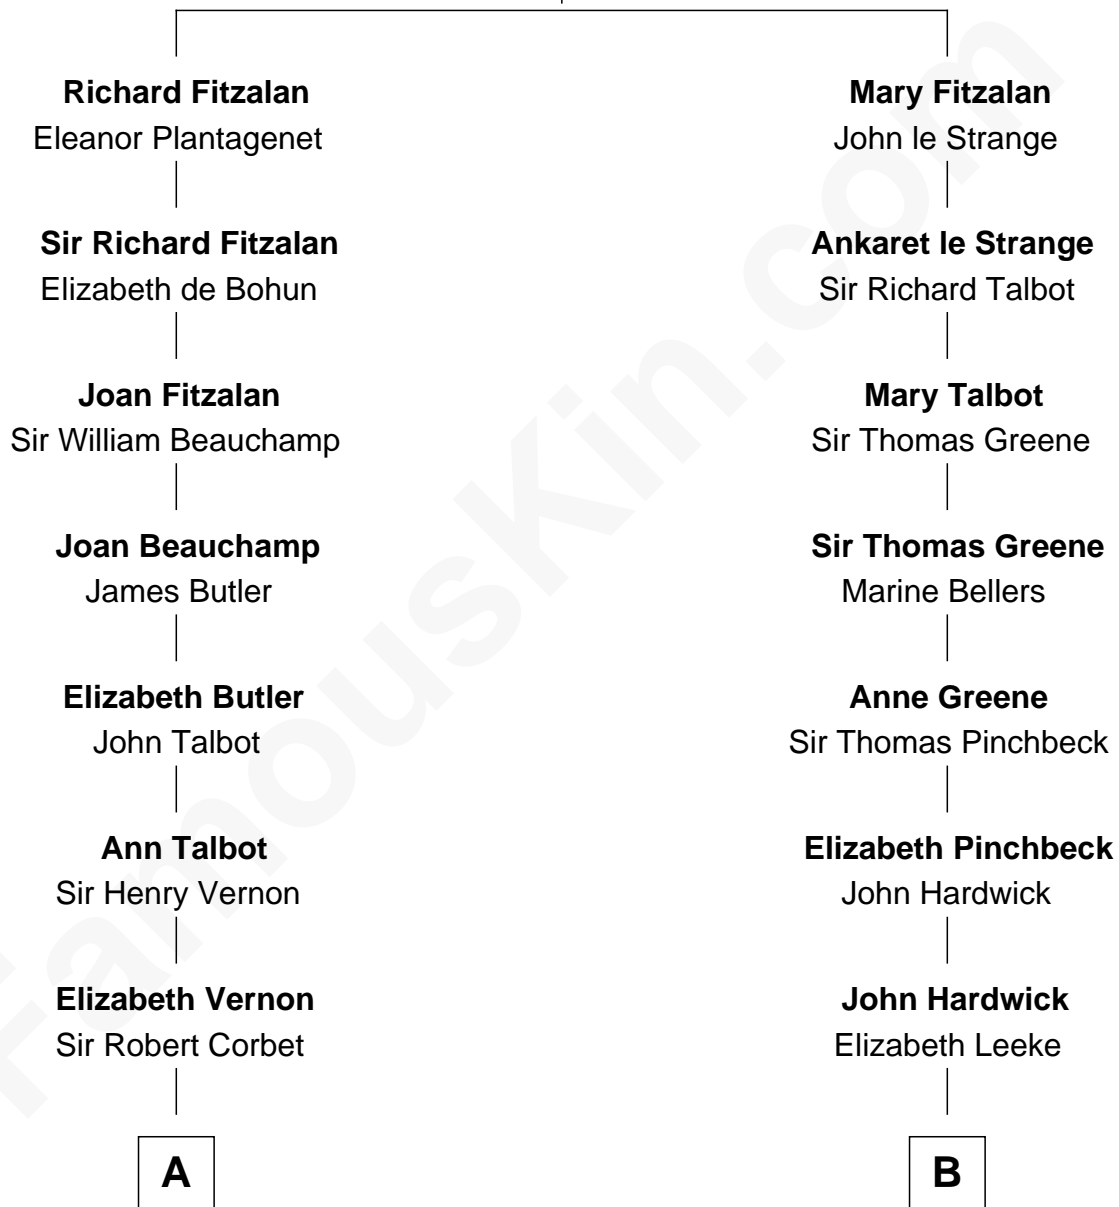

FamousKin.com Relationship Chart of

John Foster Dulles

52nd U.S. Secretary of State

14th cousin 6 times removed of

Daniel Carroll

Signer of the U.S. Constitution

Edmund Fitzalan

Alice de Warenne

C

—
Harriet Wadsworth Lathrop

Rev. Miron Winslow

—
Harriet Lathrop Winslow

Rev. John Welsh Dulles

—
Allen Macy Dulles

Edith Foster

—
John Foster Dulles

52nd U.S. Secretary of State

FamousKin.com