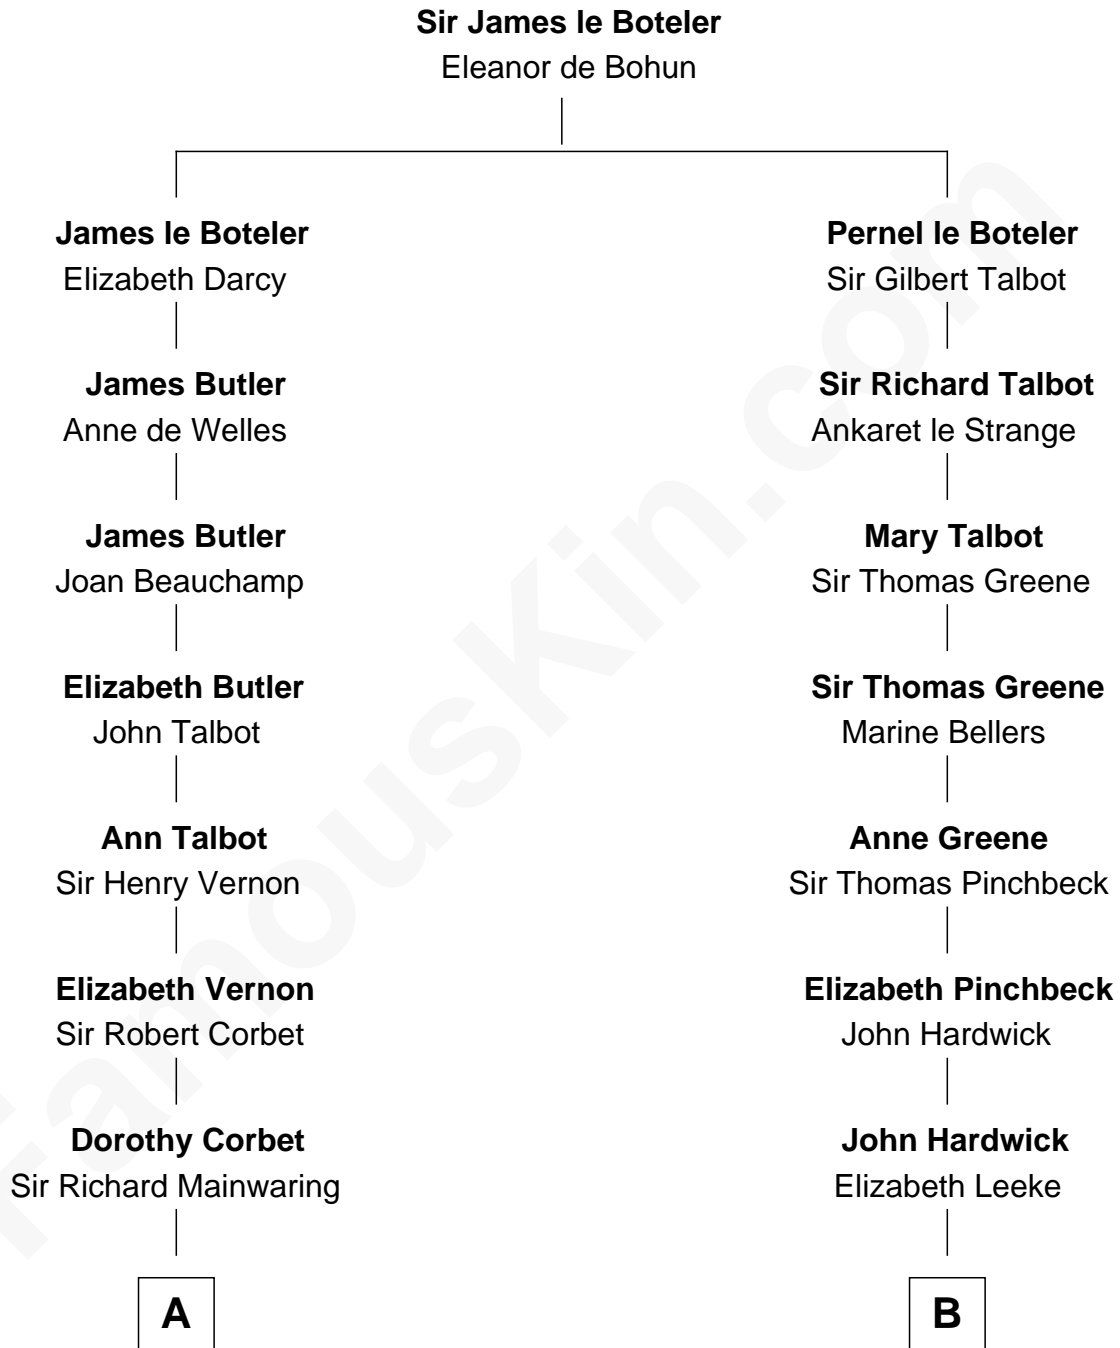

# FamousKin.com Relationship Chart of

**John Foster Dulles**

*52nd U.S. Secretary of State*

14th cousin 5 times removed of

**Daniel Carroll**

*Signer of the U.S. Constitution*

**C**

—  
**Harriet Lathrop Winslow**

Rev. John Welsh Dulles

—  
**Allen Macy Dulles**

Edith Foster

—  
**John Foster Dulles**

*52nd U.S. Secretary of State*

FamousKin.com