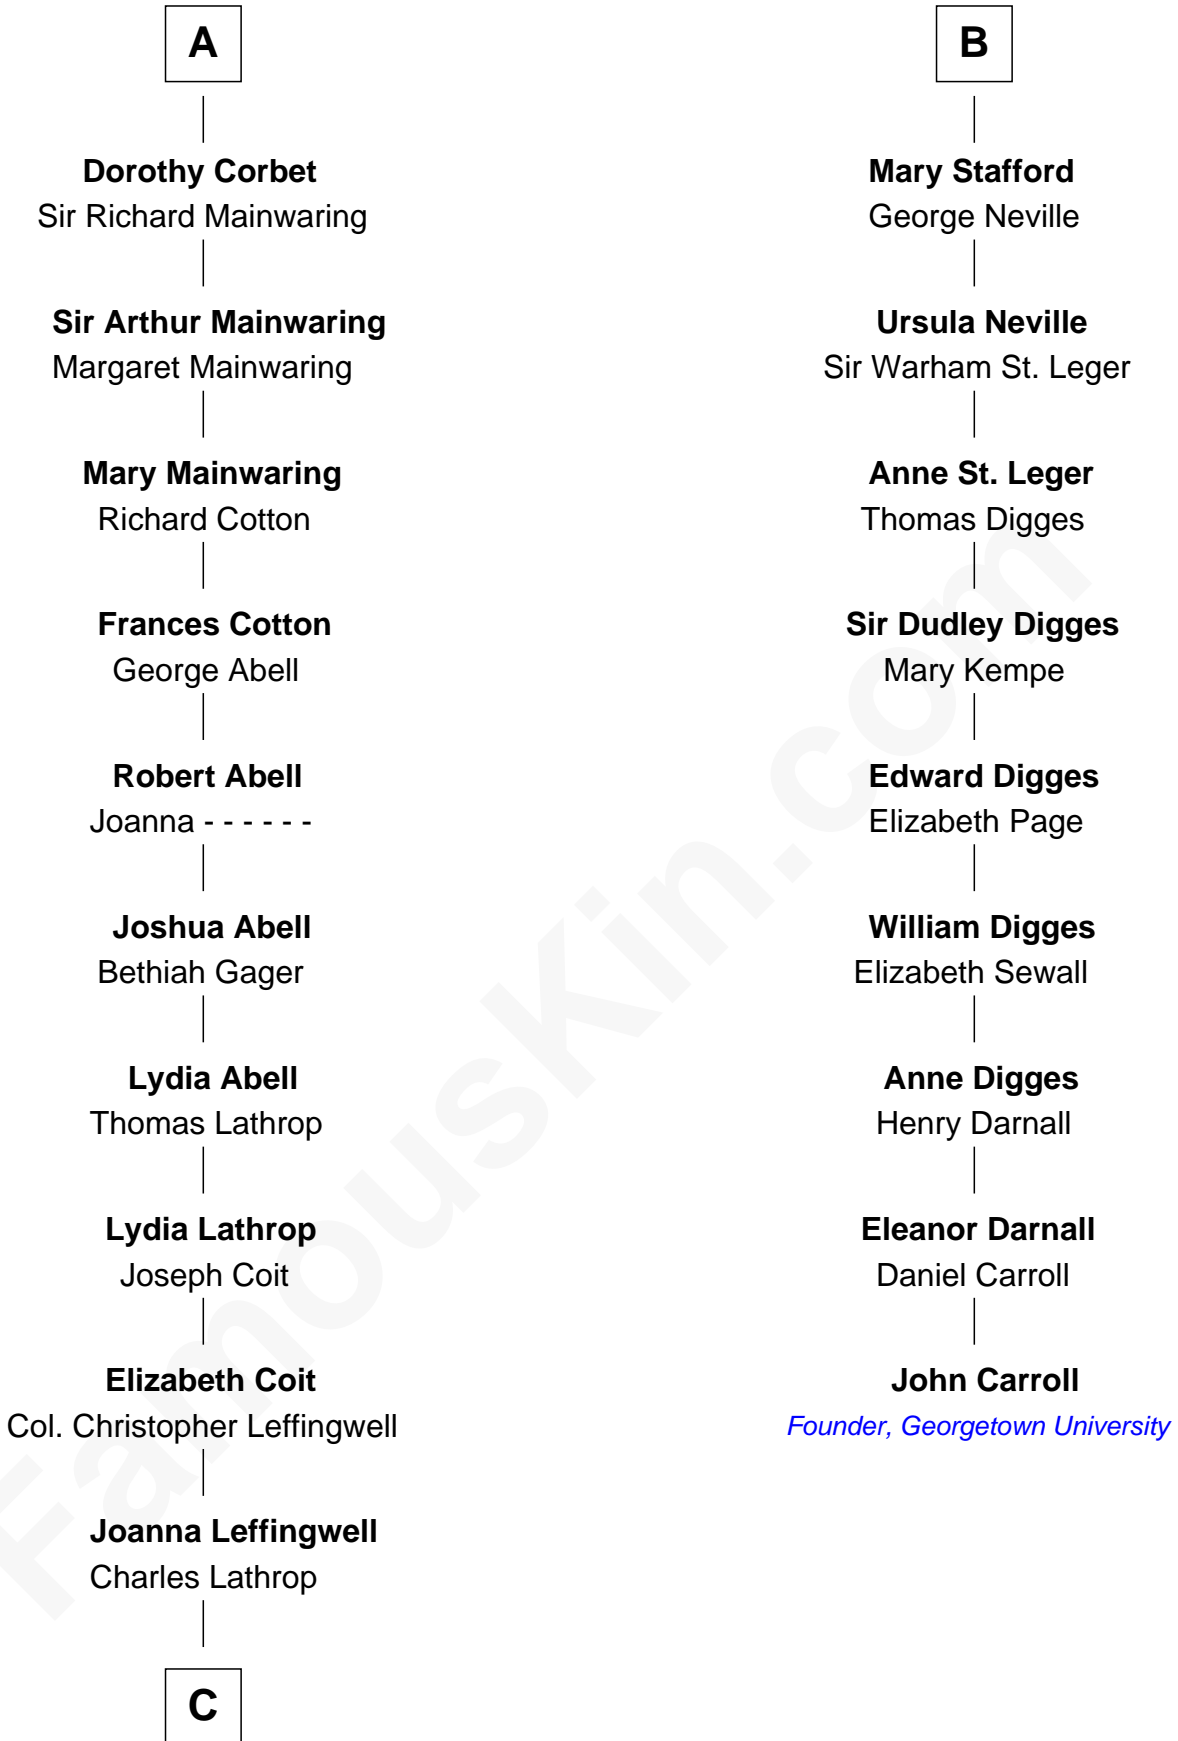

# FamousKin.com Relationship Chart of

**John Foster Dulles**

*52nd U.S. Secretary of State*

15th cousin 5 times removed of

**John Carroll**

*Founder of Georgetown University*

**Henry Plantagenet**  
Maud de Chaworth

**C**

—  
**Harriet Wadsworth Lathrop**

Rev. Miron Winslow

—  
**Harriet Lathrop Winslow**

Rev. John Welsh Dulles

—  
**Allen Macy Dulles**

Edith Foster

—  
**John Foster Dulles**

*52nd U.S. Secretary of State*

FamousKin.com