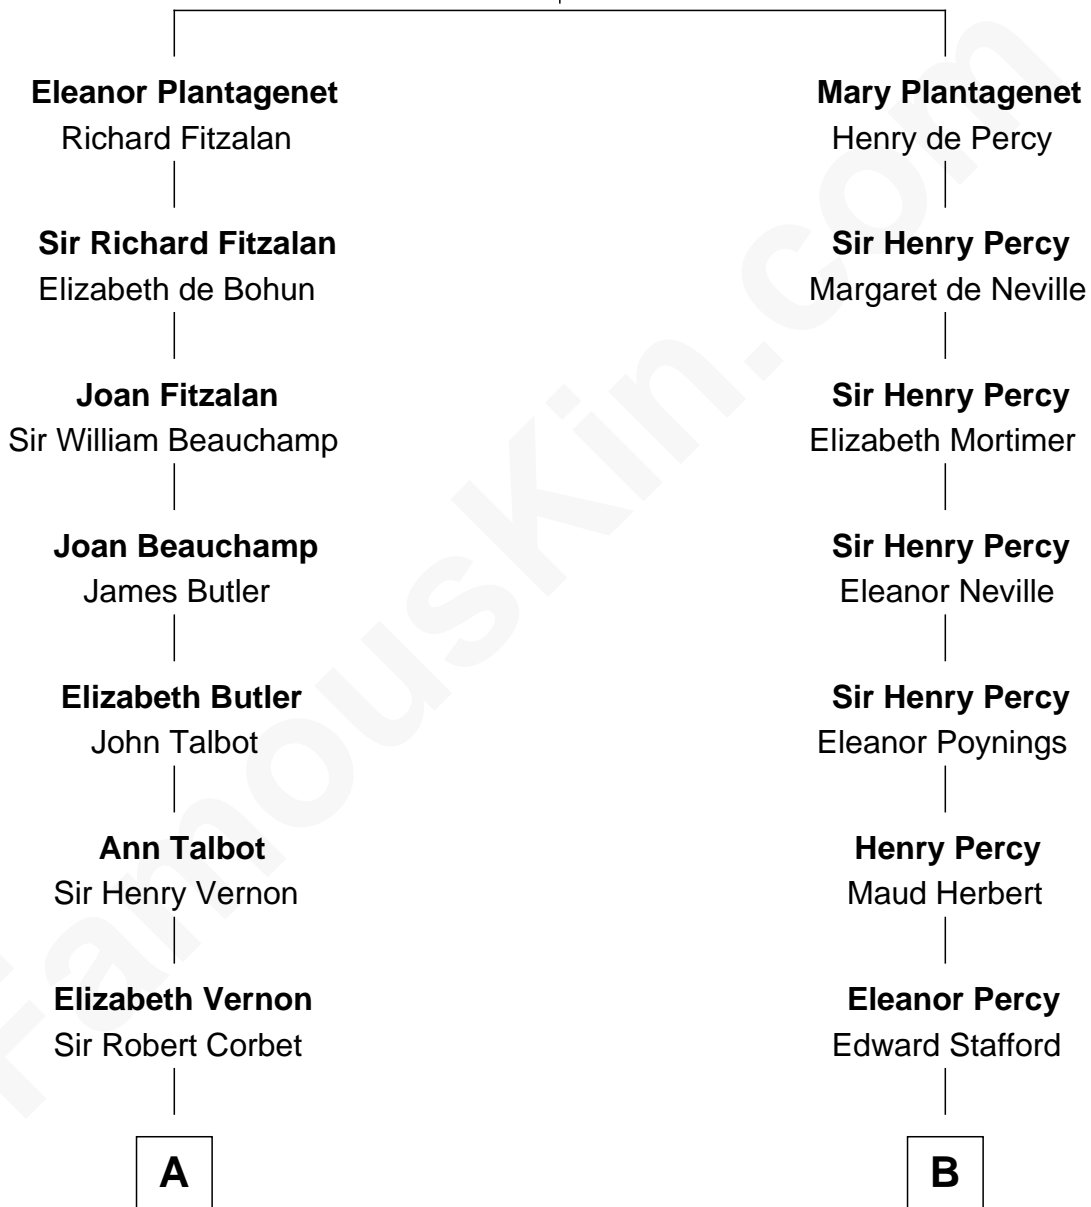

# FamousKin.com Relationship Chart of

**John Foster Dulles**

*52nd U.S. Secretary of State*

15th cousin 5 times removed of

**John Carroll**

*Founder of Georgetown University*

**Henry Plantagenet**  
Maud de Chaworth

**C**

—  
**Harriet Wadsworth Lathrop**

Rev. Miron Winslow

—  
**Harriet Lathrop Winslow**

Rev. John Welsh Dulles

—  
**Allen Macy Dulles**

Edith Foster

—  
**John Foster Dulles**

*52nd U.S. Secretary of State*

FamousKin.com