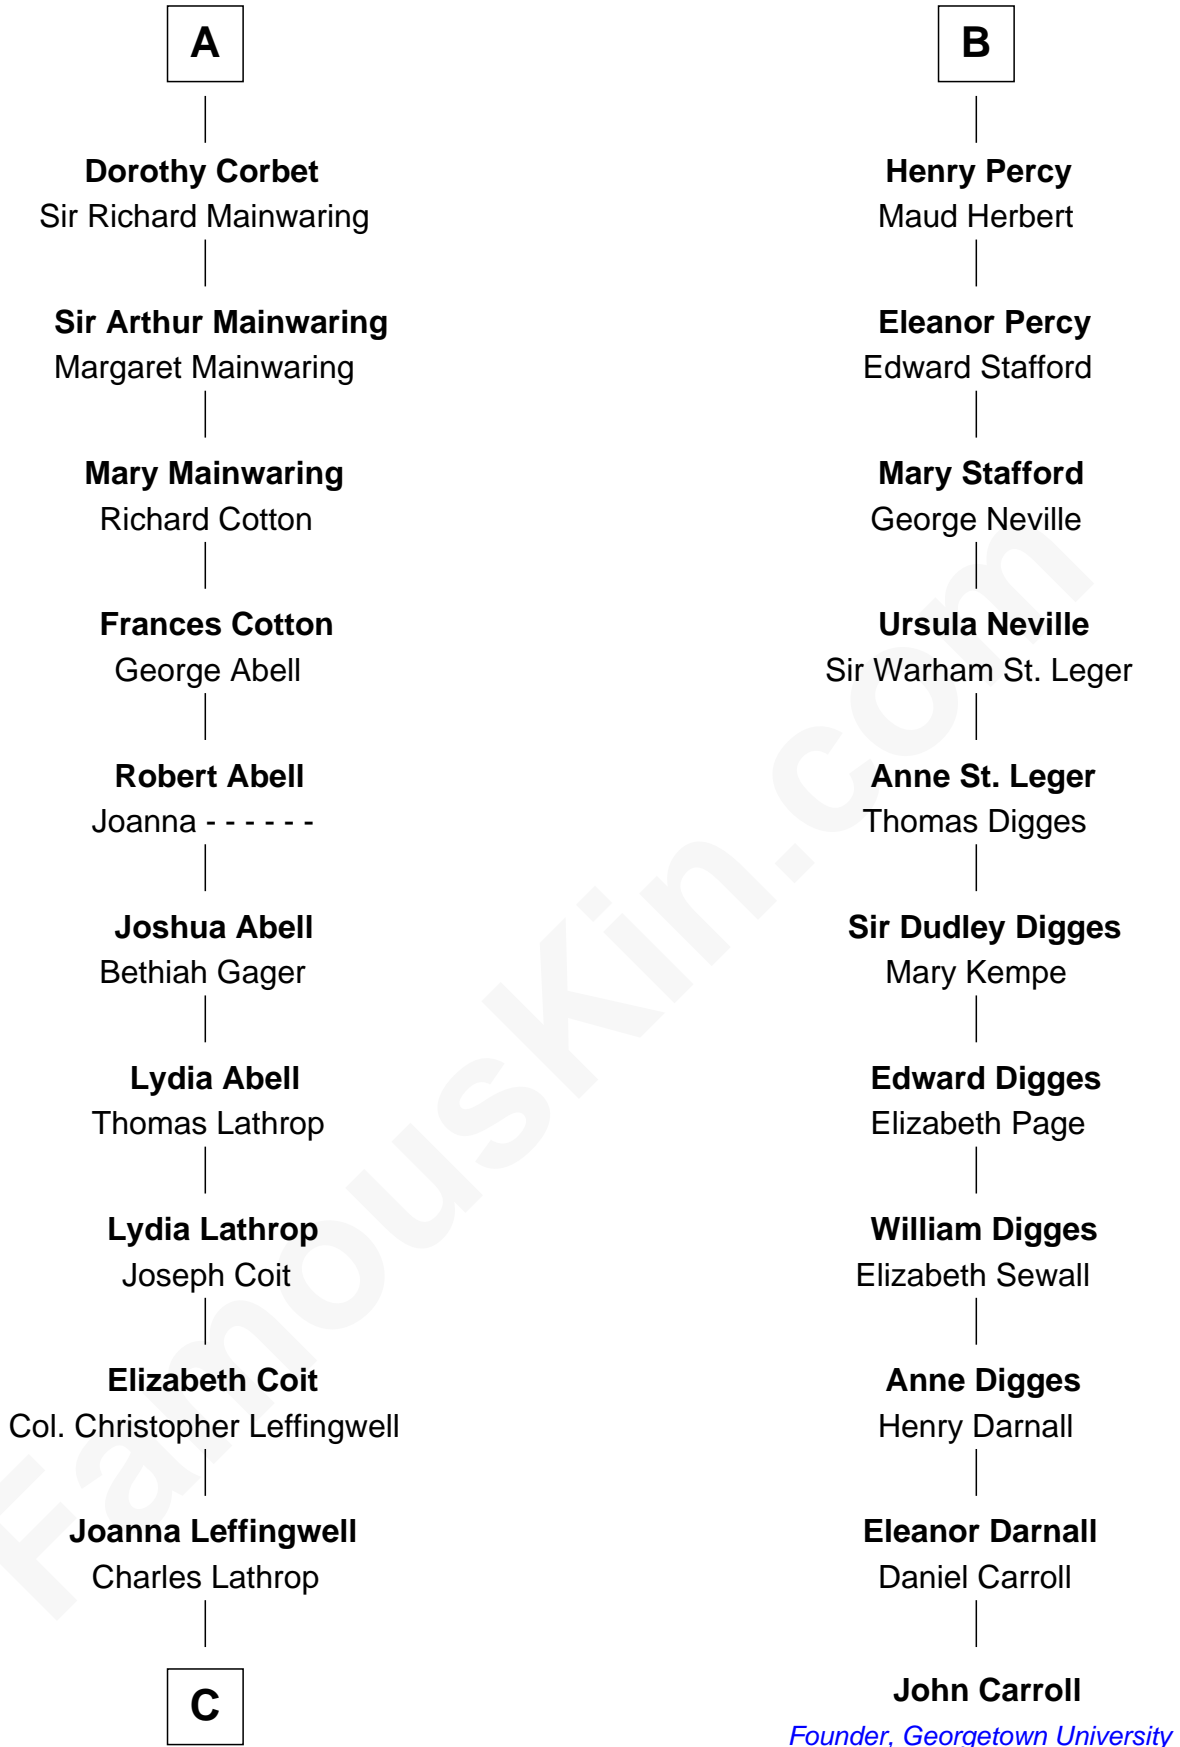

FamousKin.com Relationship Chart of

John Foster Dulles

52nd U.S. Secretary of State

17th cousin 3 times removed of

John Carroll

Founder of Georgetown University

C

—
Harriet Wadsworth Lathrop

Rev. Miron Winslow

—
Harriet Lathrop Winslow

Rev. John Welsh Dulles

—
Allen Macy Dulles

Edith Foster

—
John Foster Dulles

52nd U.S. Secretary of State

FamousKin.com