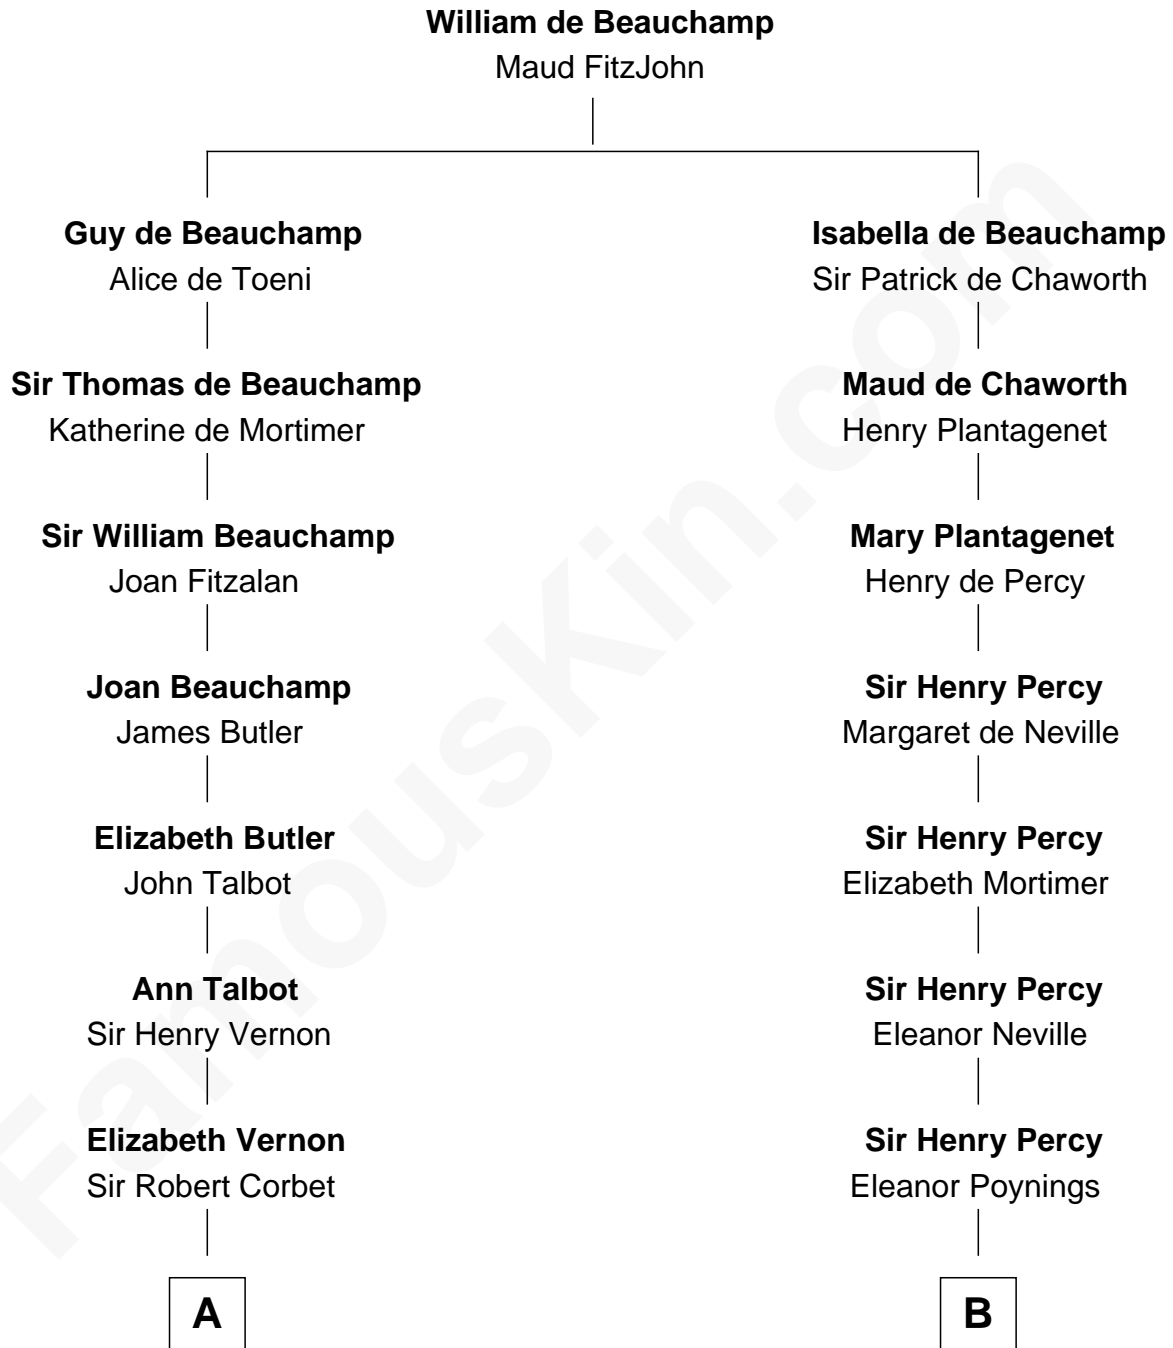

FamousKin.com Relationship Chart of

John Foster Dulles

52nd U.S. Secretary of State

17th cousin 3 times removed of

John Carroll

Founder of Georgetown University

C

—
Harriet Wadsworth Lathrop

Rev. Miron Winslow

—
Harriet Lathrop Winslow

Rev. John Welsh Dulles

—
Allen Macy Dulles

Edith Foster

—
John Foster Dulles

52nd U.S. Secretary of State

FamousKin.com