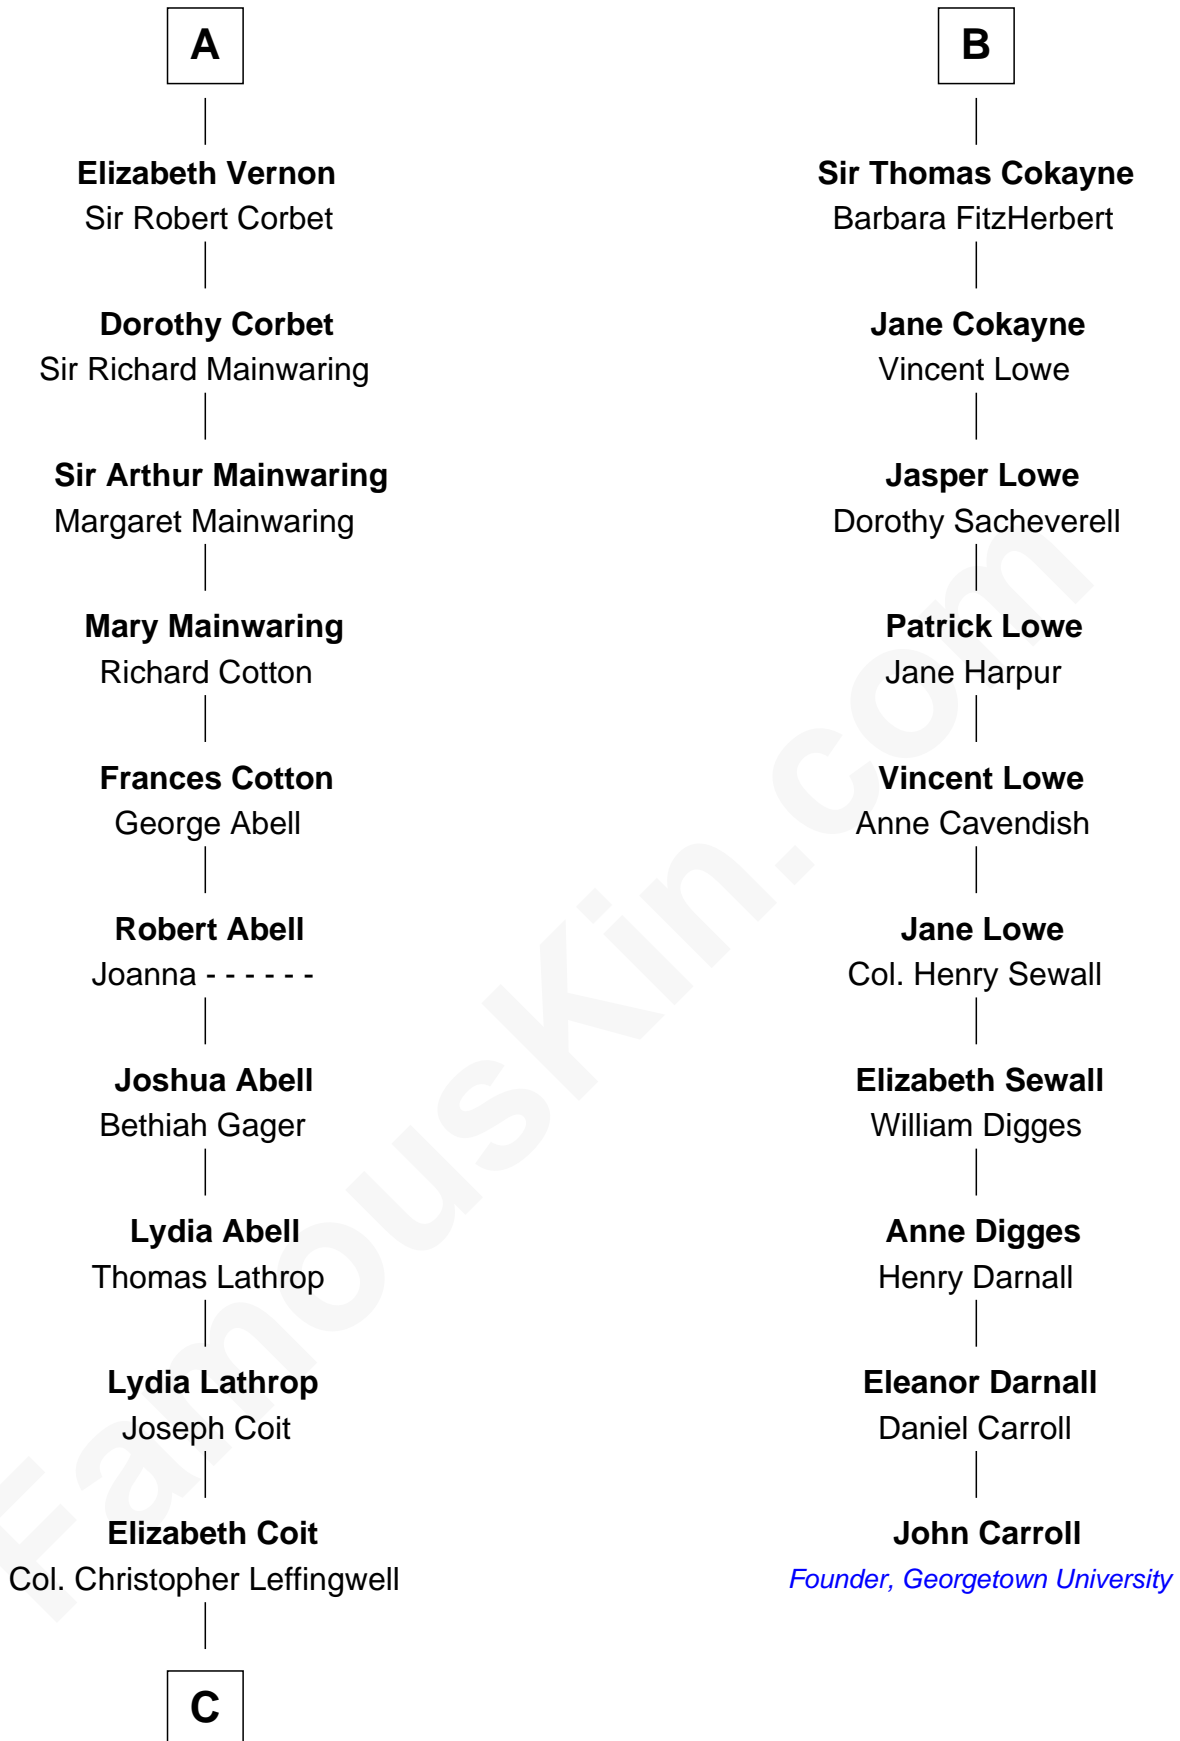

# FamousKin.com Relationship Chart of

**John Foster Dulles**

*52nd U.S. Secretary of State*

16th cousin 5 times removed of

**John Carroll**

*Founder of Georgetown University*

**Sir Robert de Ros**

Isabel de Aubeney

**C**

—  
**Joanna Leffingwell**

Charles Lathrop

—  
**Harriet Wadsworth Lathrop**

Rev. Miron Winslow

—  
**Harriet Lathrop Winslow**

Rev. John Welsh Dulles

—  
**Allen Macy Dulles**