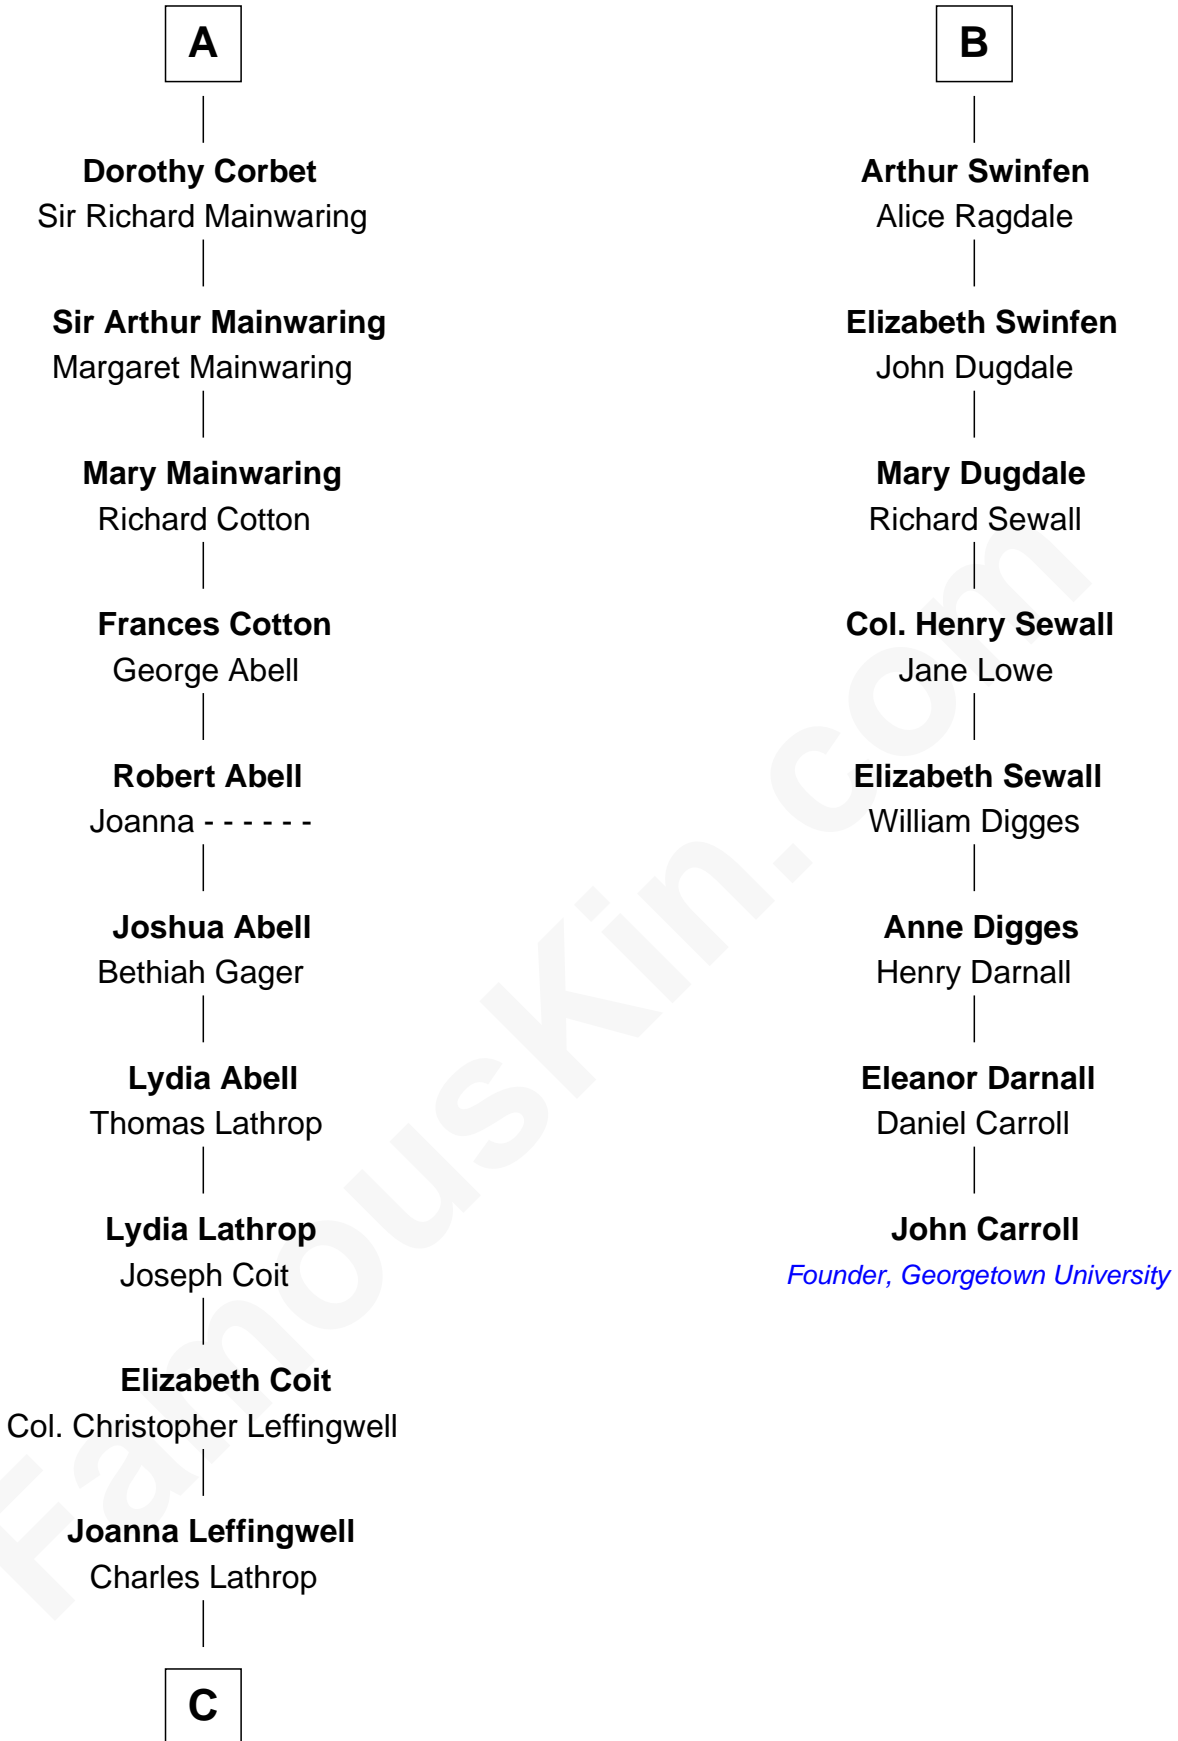

# FamousKin.com Relationship Chart of

**John Foster Dulles**

*52nd U.S. Secretary of State*

**14th cousin 6 times removed of**

**John Carroll**

*Founder of Georgetown University*

**C**

—  
**Harriet Wadsworth Lathrop**

Rev. Miron Winslow

—  
**Harriet Lathrop Winslow**

Rev. John Welsh Dulles

—  
**Allen Macy Dulles**

Edith Foster

—  
**John Foster Dulles**

*52nd U.S. Secretary of State*

FamousKin.com