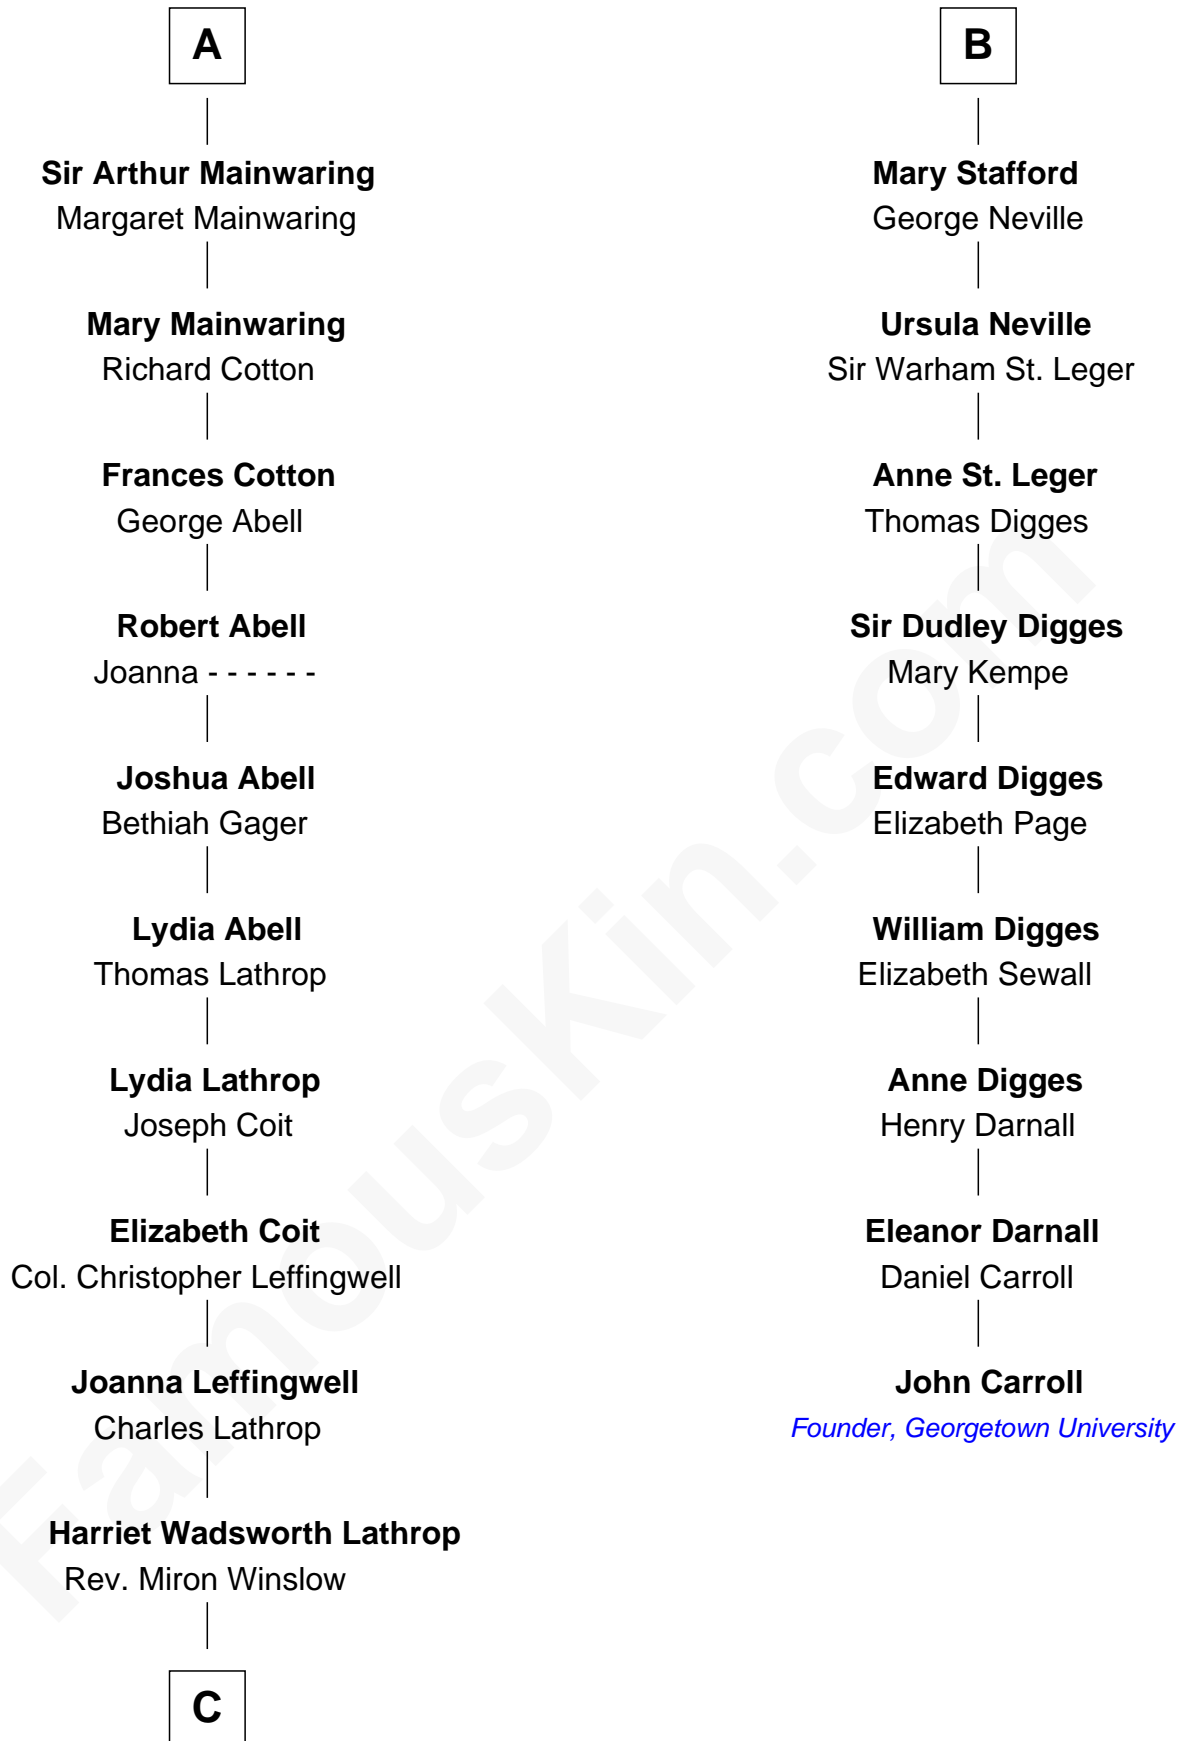

FamousKin.com Relationship Chart of

John Foster Dulles

52nd U.S. Secretary of State

15th cousin 4 times removed of

John Carroll

Founder of Georgetown University

C

—
Harriet Lathrop Winslow

Rev. John Welsh Dulles

—
Allen Macy Dulles

Edith Foster

—
John Foster Dulles

52nd U.S. Secretary of State

FamousKin.com