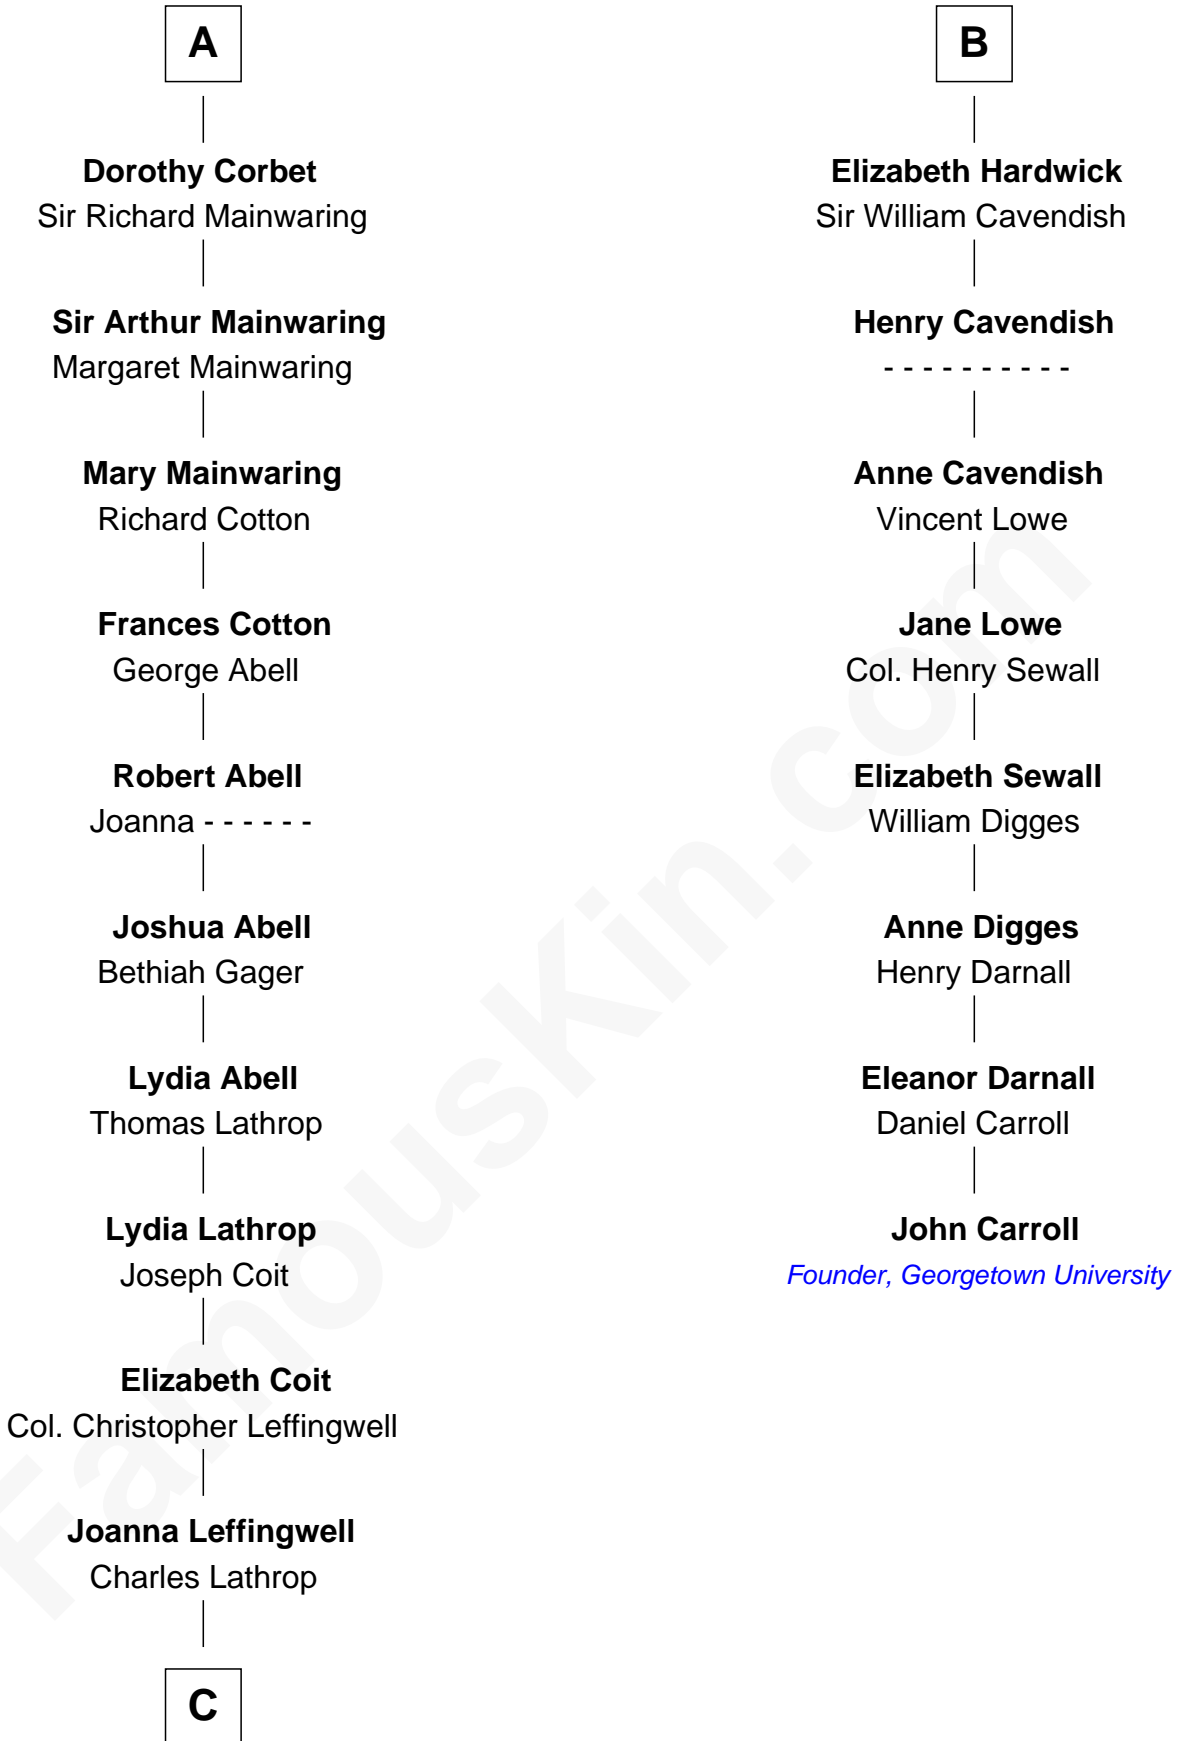

FamousKin.com Relationship Chart of

John Foster Dulles

52nd U.S. Secretary of State

14th cousin 6 times removed of

John Carroll

Founder of Georgetown University

Edmund Fitzalan

Alice de Warenne

C

—
Harriet Wadsworth Lathrop

Rev. Miron Winslow

—
Harriet Lathrop Winslow

Rev. John Welsh Dulles

—
Allen Macy Dulles

Edith Foster

—
John Foster Dulles

52nd U.S. Secretary of State

FamousKin.com