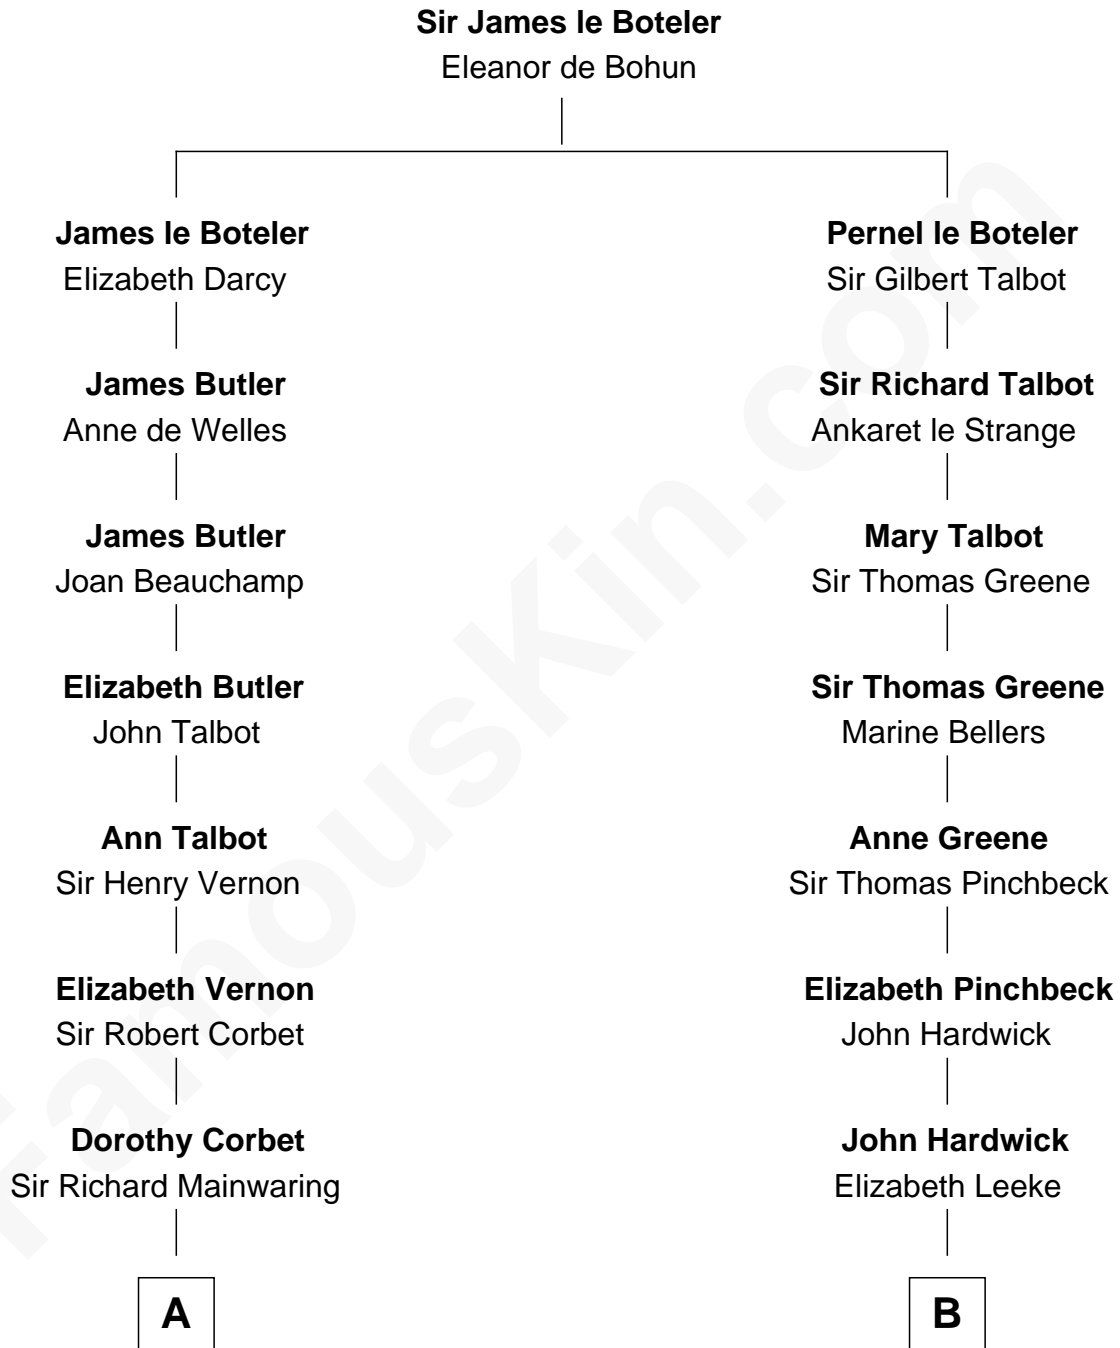

# FamousKin.com Relationship Chart of

**John Foster Dulles**

*52nd U.S. Secretary of State*

14th cousin 5 times removed of

**John Carroll**

*Founder of Georgetown University*

**C**

—  
**Harriet Lathrop Winslow**

Rev. John Welsh Dulles

—  
**Allen Macy Dulles**

Edith Foster

—  
**John Foster Dulles**

*52nd U.S. Secretary of State*

FamousKin.com