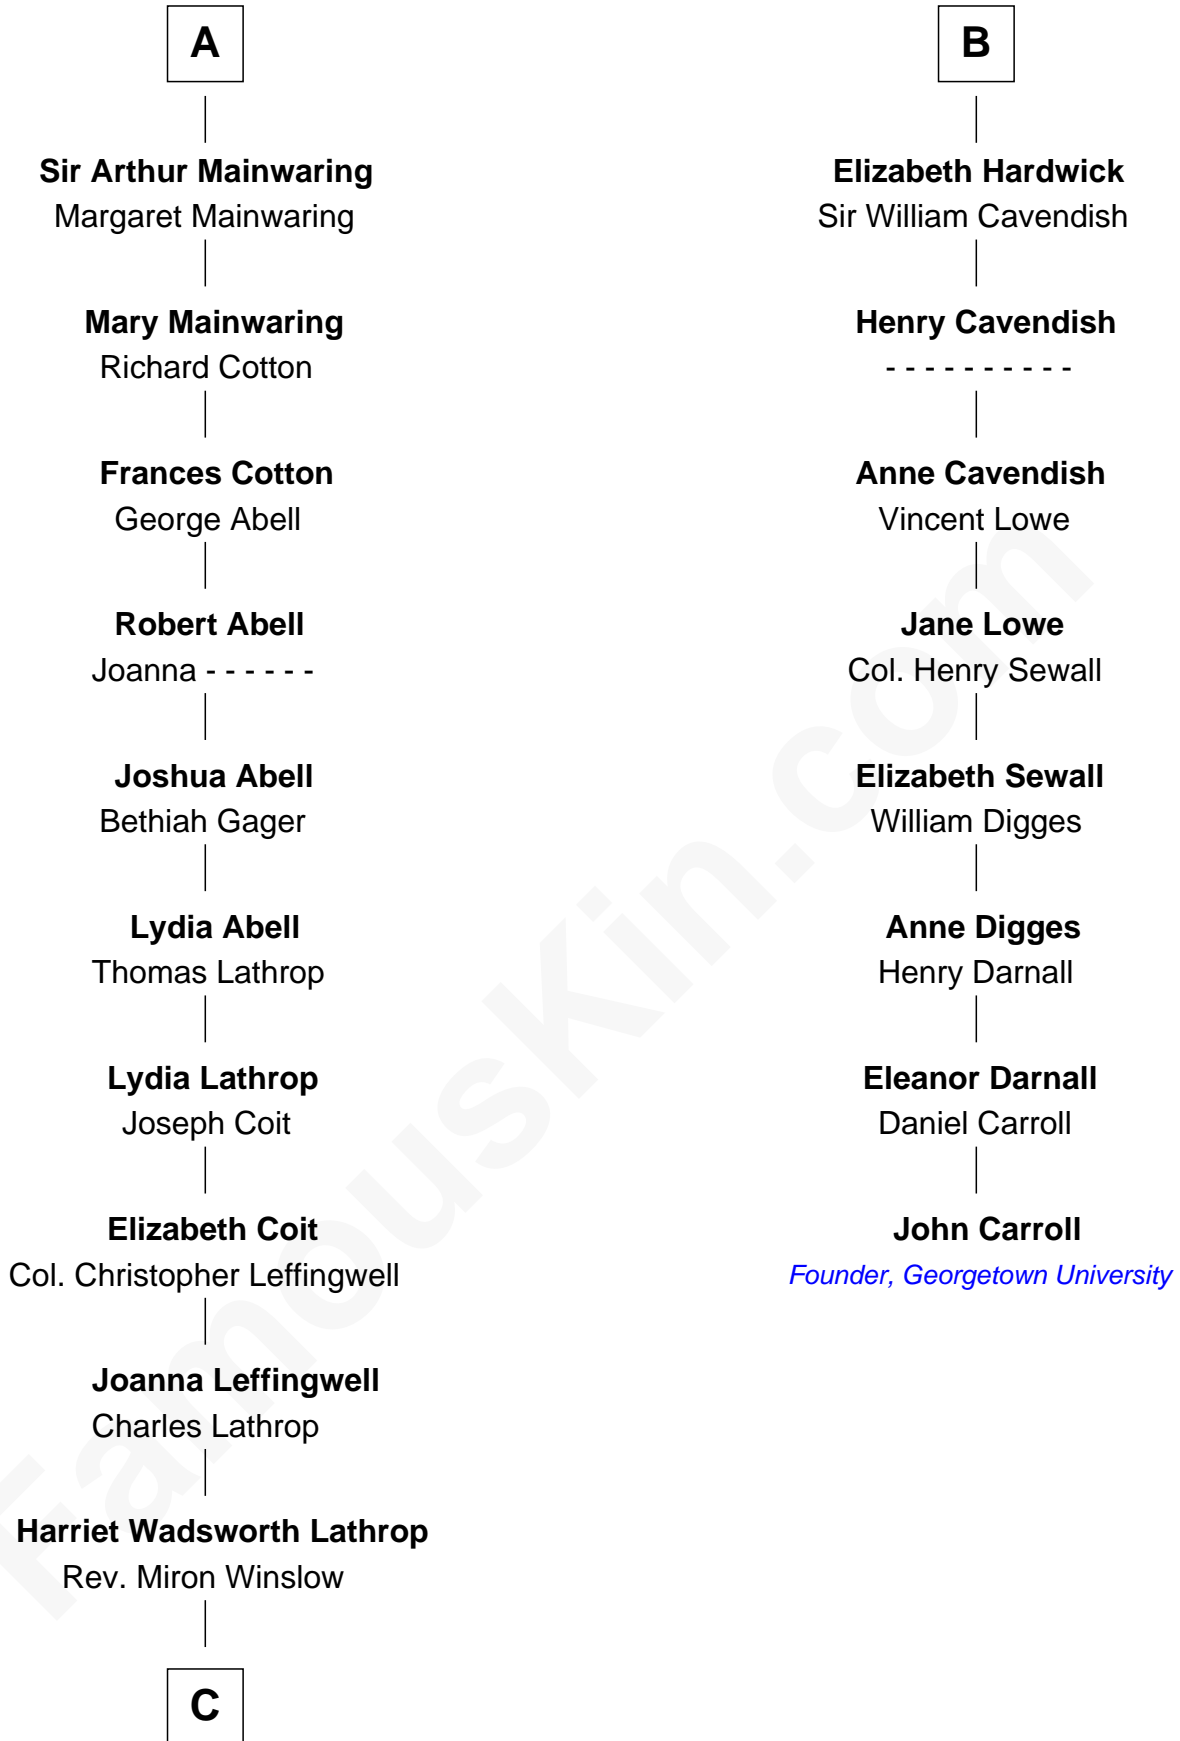

# FamousKin.com Relationship Chart of

**John Foster Dulles**

*52nd U.S. Secretary of State*

14th cousin 5 times removed of

**John Carroll**

*Founder of Georgetown University*

**C**

—  
**Harriet Lathrop Winslow**

Rev. John Welsh Dulles

—  
**Allen Macy Dulles**

Edith Foster

—  
**John Foster Dulles**

*52nd U.S. Secretary of State*

FamousKin.com