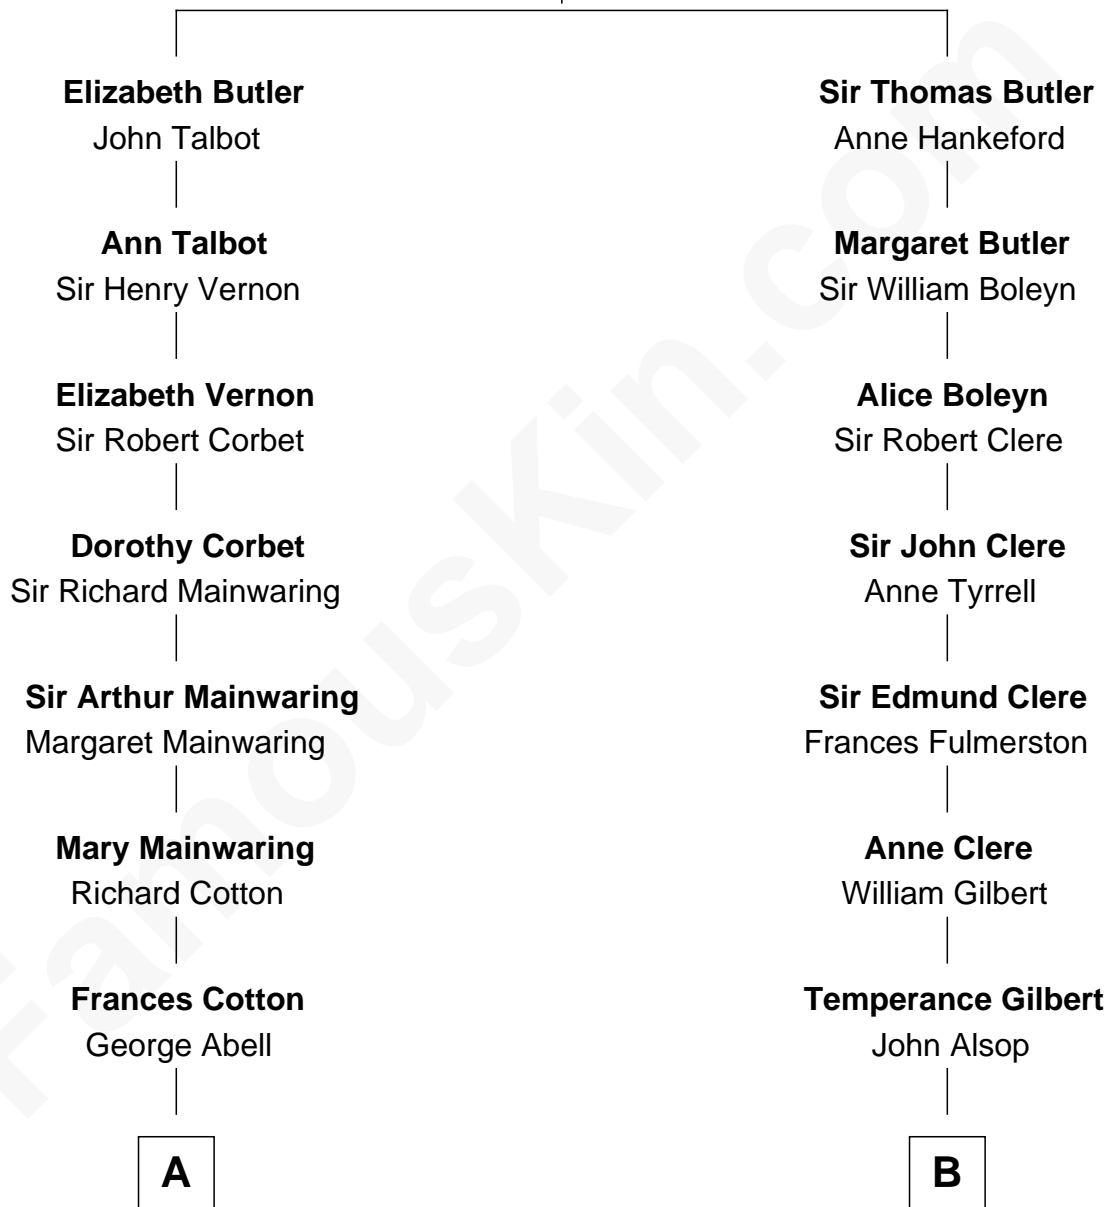

# FamousKin.com Relationship Chart of

**John Foster Dulles**

*52nd U.S. Secretary of State*

16th cousin 2 times removed of

**Treat Williams**

*TV & Movie Actor*

**James Butler**  
Joan Beauchamp

C

**Marian Andrew**  
Richard Norman Williams

**Treat Williams**  
*TV & Movie Actor*

FamousKin.com