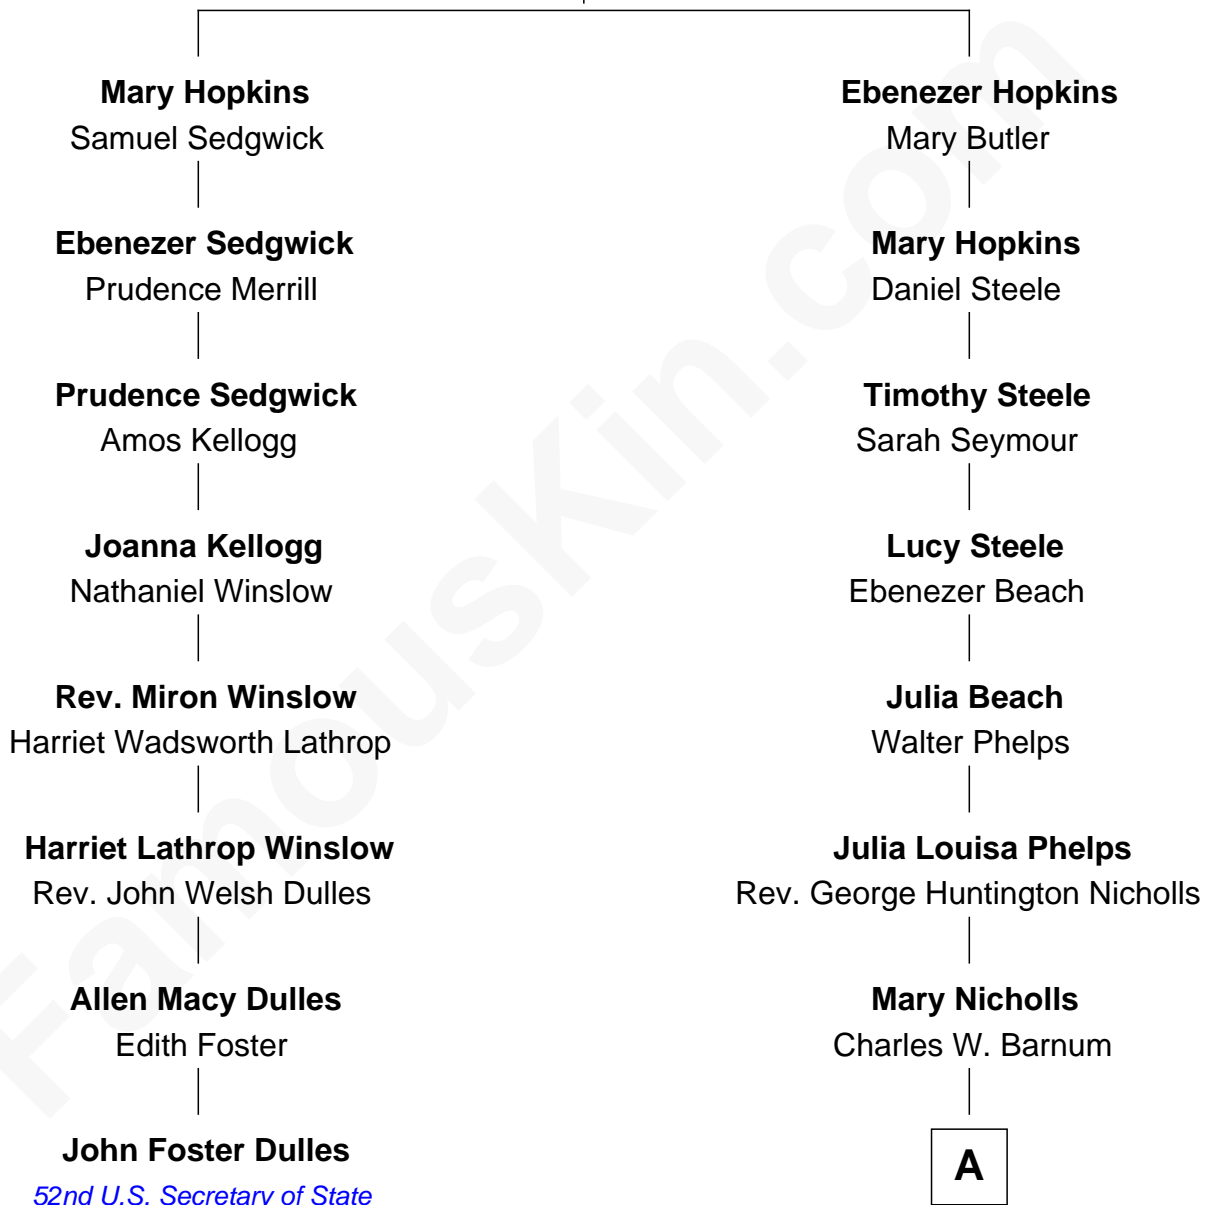

# FamousKin.com Relationship Chart of

**John Foster Dulles**

*52nd U.S. Secretary of State*

7th cousin 3 times removed of

**Treat Williams**

*TV & Movie Actor*

**Stephen Hopkins**

Dorcas Bronson

**A**

**Richard Nicholls Barnum**

Marian Hutchison Cocks

**Eleanor Barnum**

Treat Payne Andrew

**Marian Andrew**

Richard Norman Williams

**Treat Williams**