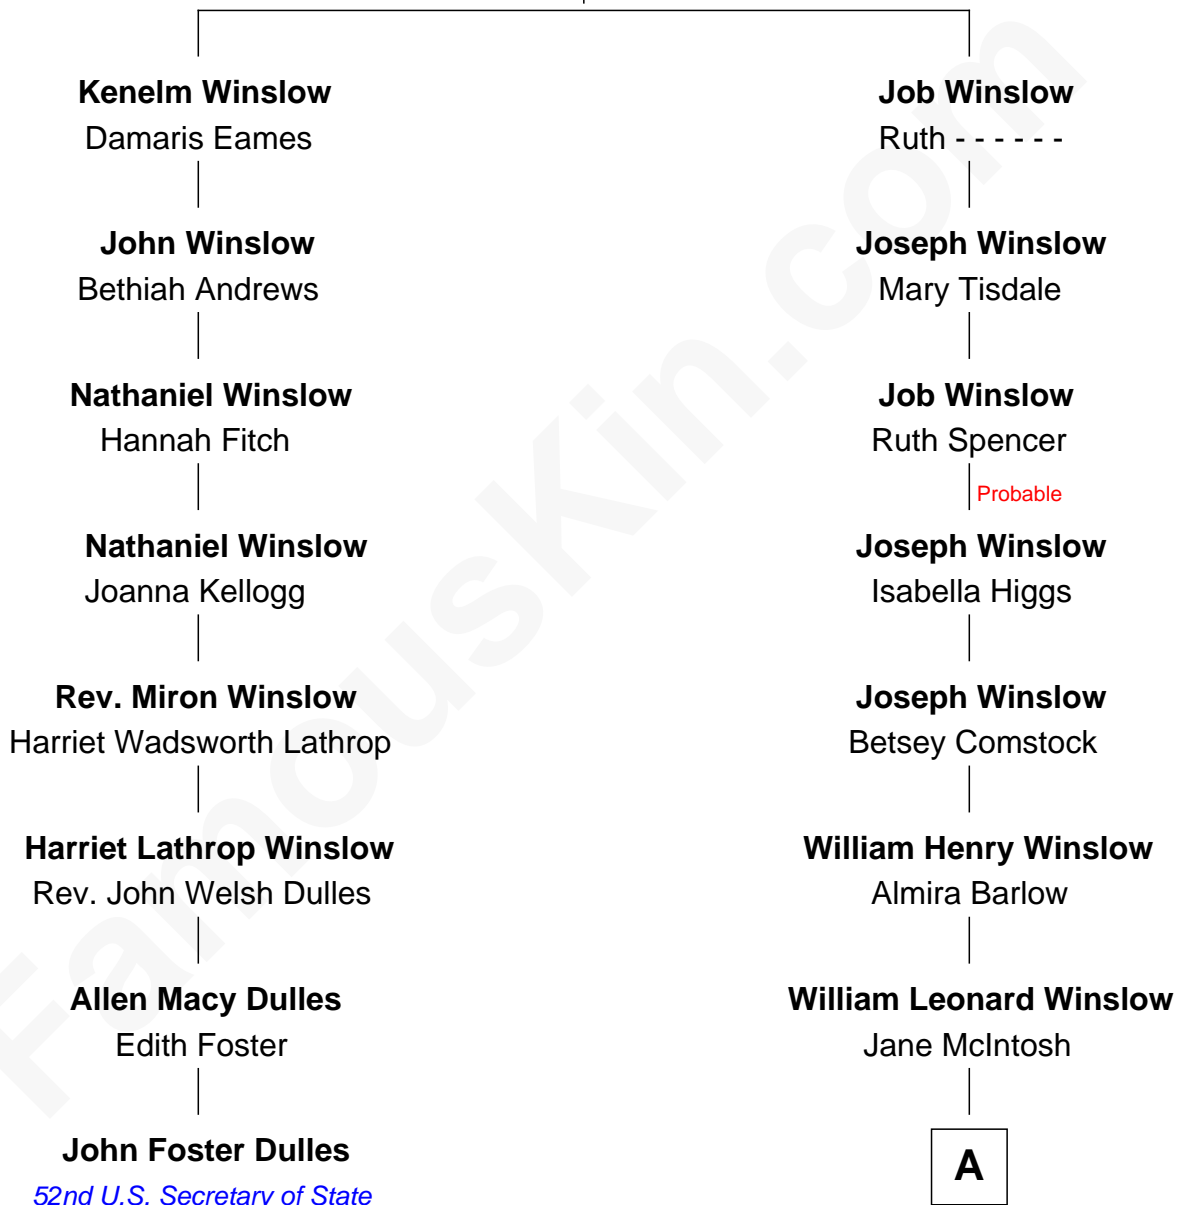

FamousKin.com Relationship Chart of

John Foster Dulles

52nd U.S. Secretary of State

7th cousin 2 times removed of

Kristine Rolofson

Harlequin Novelist

Kenelm Winslow

Ellen Newton

A

—
Lloyd Robert Winslow
Dorothy Grace Dandeno

—
Donald Lloyd Winslow
Ottis Mary Scheuermann

—
Kristine Rolofson
Harlequin Novelist

FamousKin.com