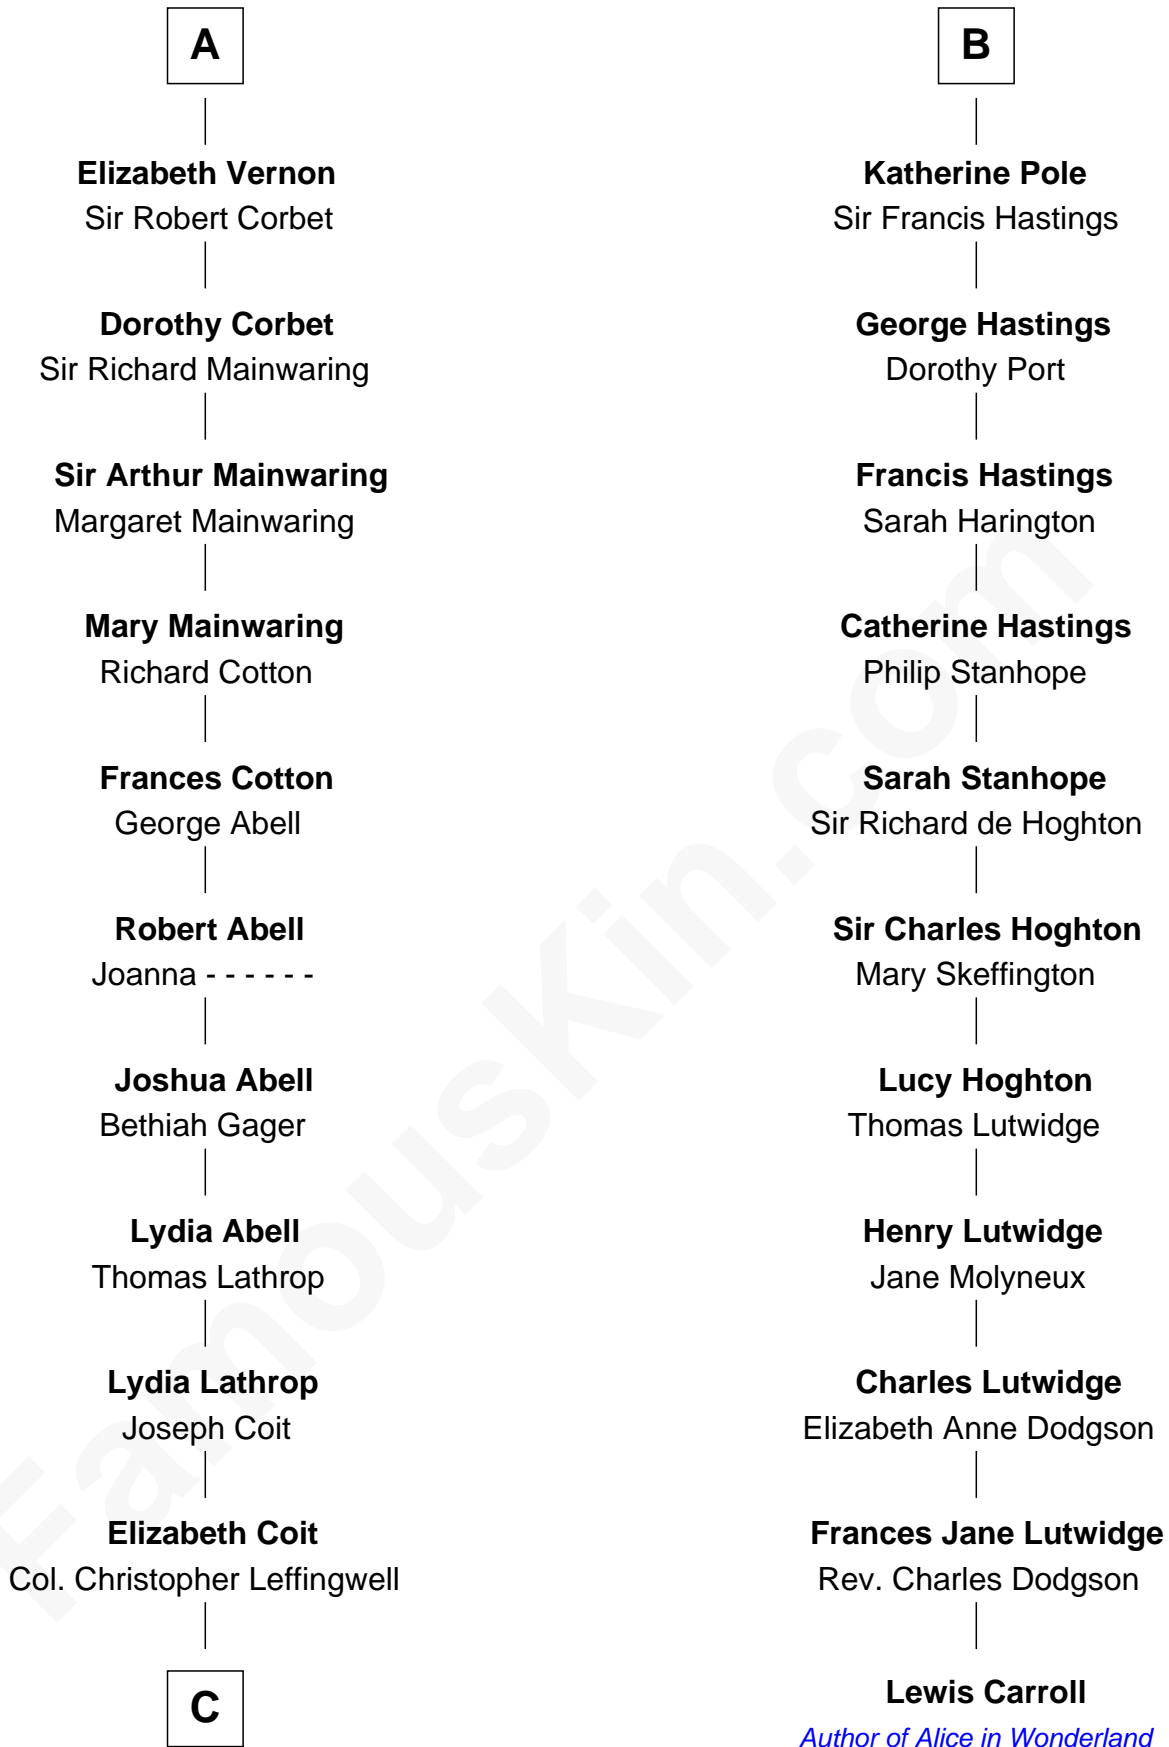

FamousKin.com Relationship Chart of

John Foster Dulles

52nd U.S. Secretary of State

17th cousin 4 times removed of

Lewis Carroll

Author of Alice in Wonderland

C

—
Joanna Leffingwell

Charles Lathrop

—
Harriet Wadsworth Lathrop

Rev. Miron Winslow

—
Harriet Lathrop Winslow

Rev. John Welsh Dulles

—
Allen Macy Dulles

Edith Foster

—
John Foster Dulles

52nd U.S. Secretary of State

FamousKin.com