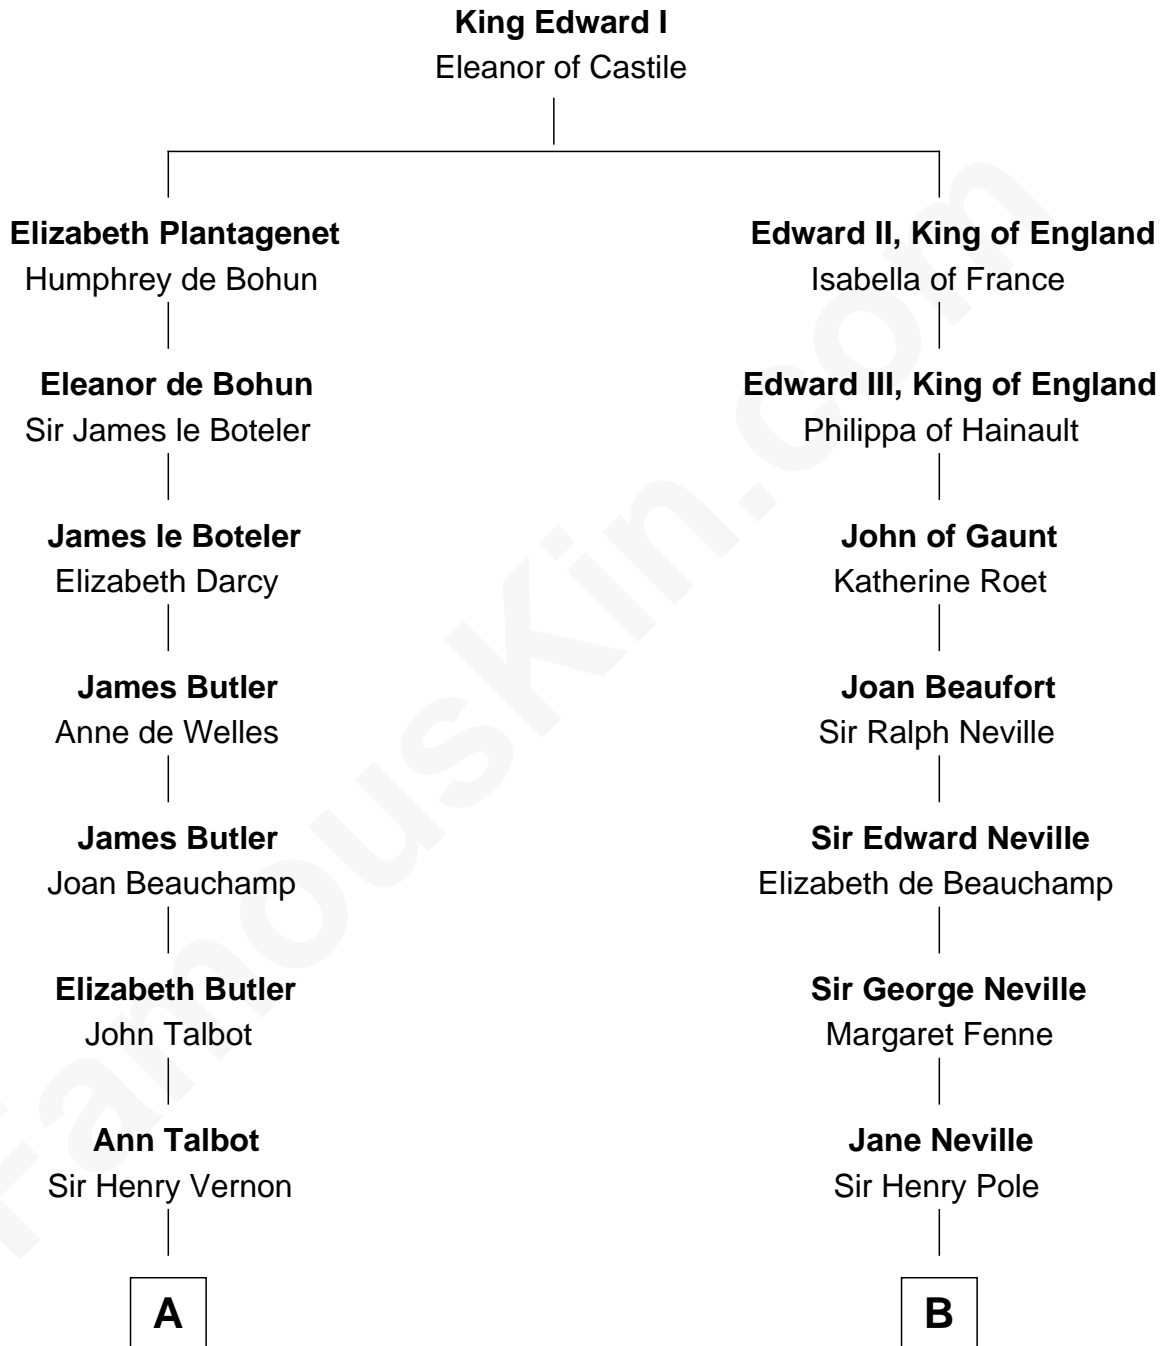

FamousKin.com Relationship Chart of

John Foster Dulles

52nd U.S. Secretary of State

17th cousin 4 times removed of

Lewis Carroll

Author of Alice in Wonderland

C

—
Joanna Leffingwell

Charles Lathrop

—
Harriet Wadsworth Lathrop

Rev. Miron Winslow

—
Harriet Lathrop Winslow

Rev. John Welsh Dulles

—
Allen Macy Dulles

Edith Foster

—
John Foster Dulles

52nd U.S. Secretary of State

FamousKin.com