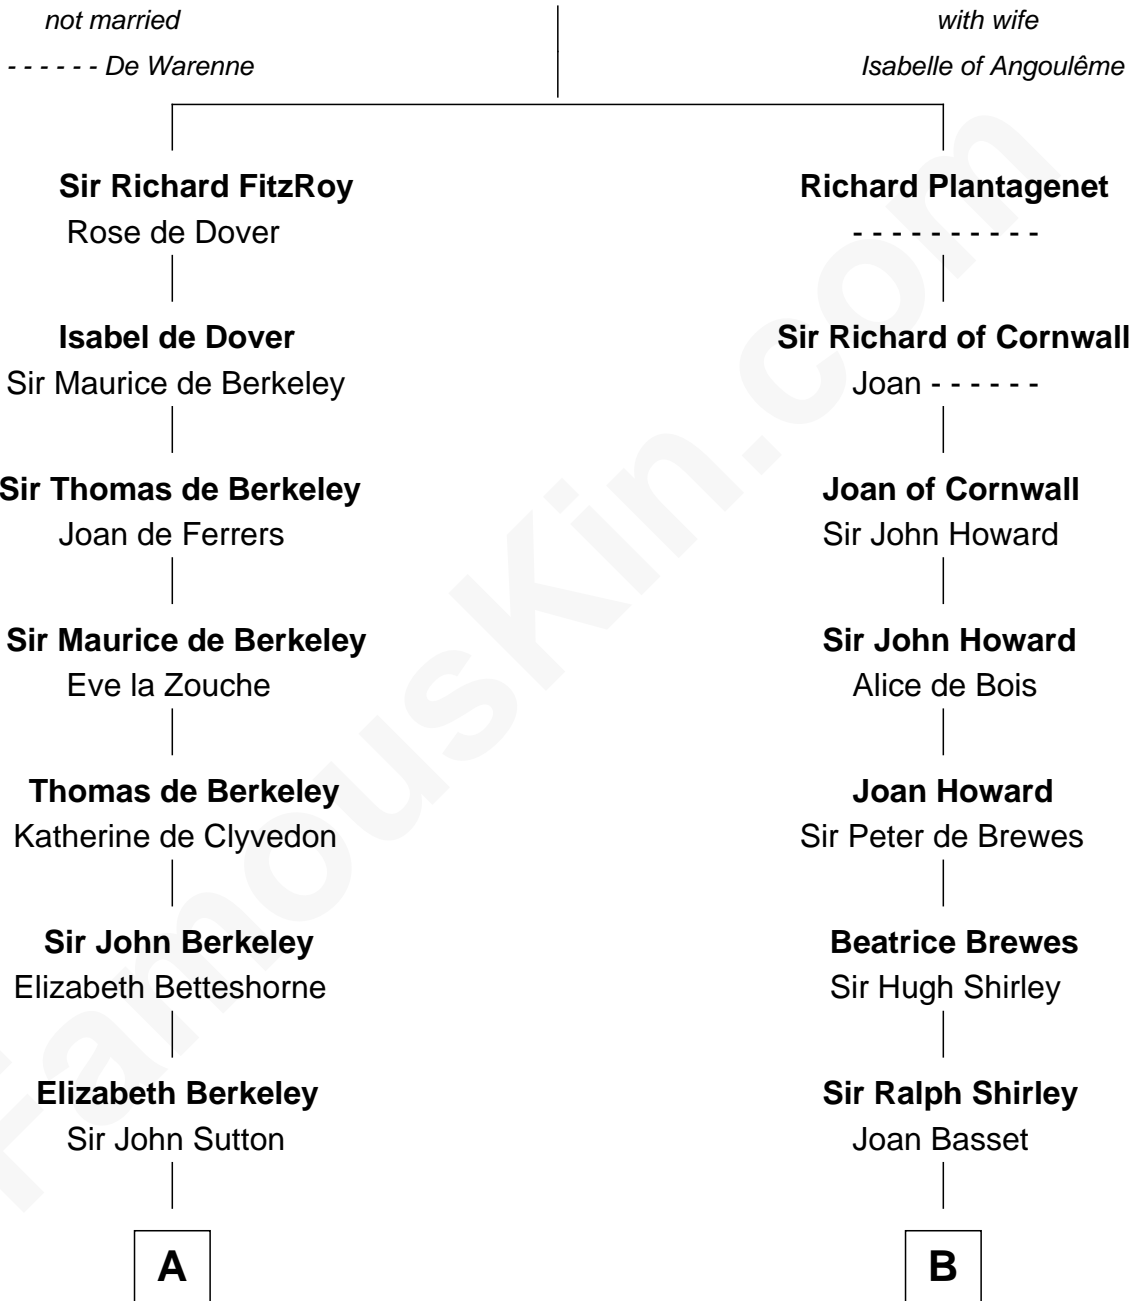

FamousKin.com Relationship Chart of

John Foster Dulles

52nd U.S. Secretary of State

20th cousin 1 time removed of

Eugene Foss

45th Governor of Massachusetts

John, King of England

C

Joanna Leffingwell

Charles Lathrop

Harriet Wadsworth Lathrop

Rev. Miron Winslow

Harriet Lathrop Winslow

Rev. John Welsh Dulles

Allen Macy Dulles

Edith Foster