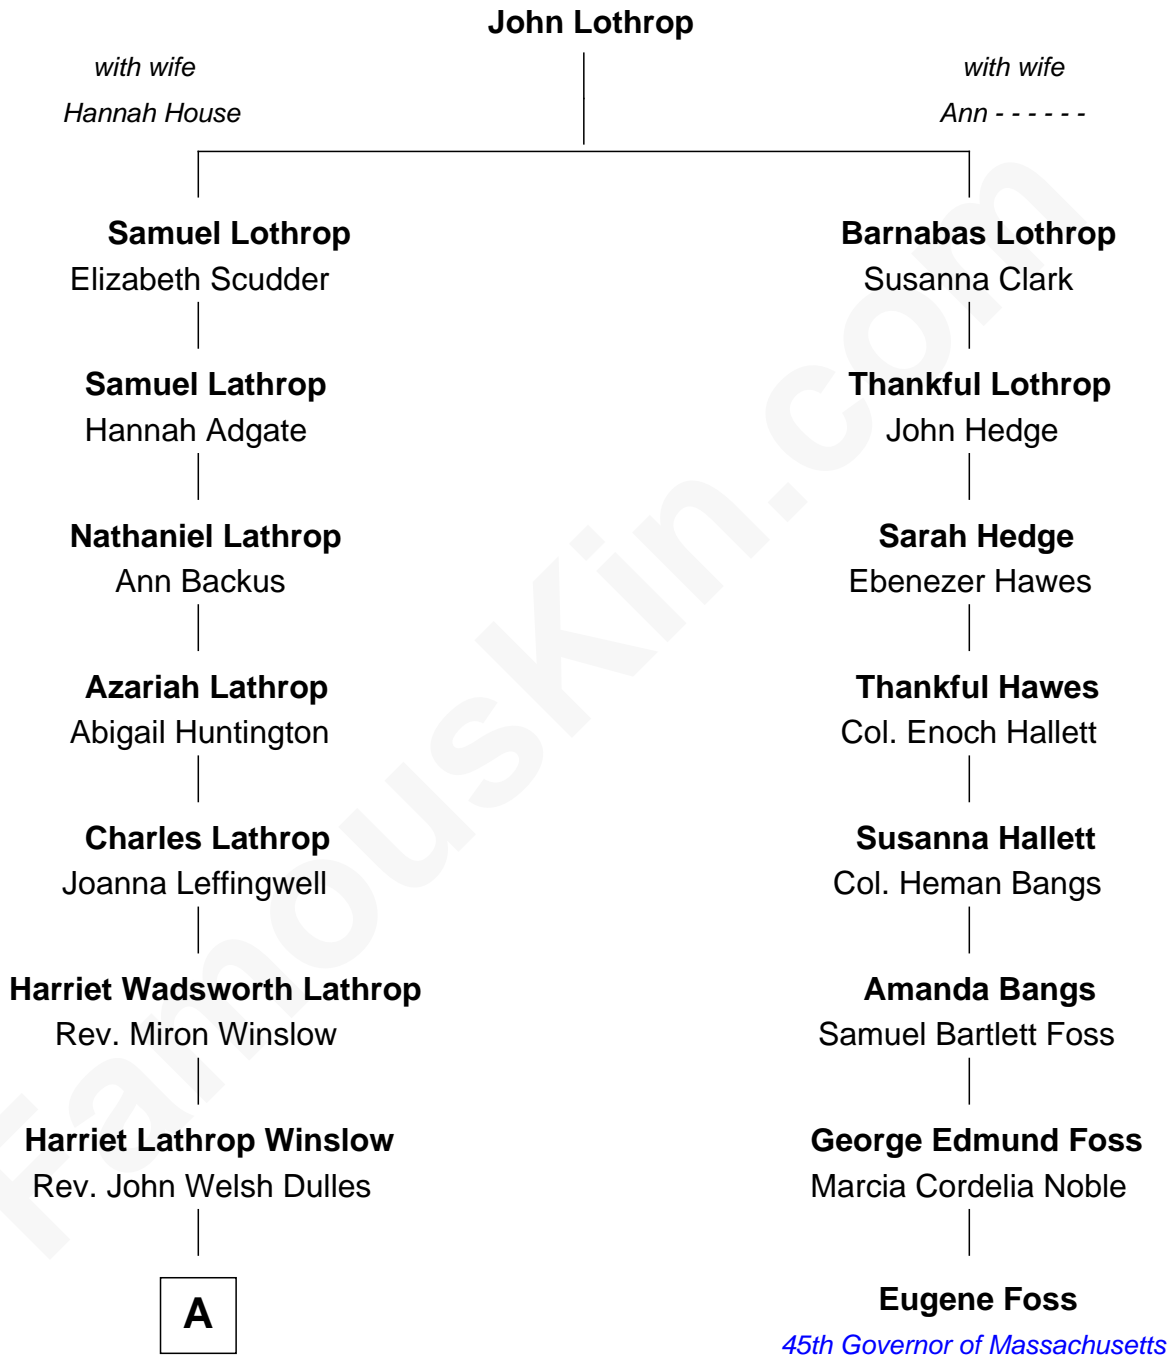

FamousKin.com Relationship Chart of

John Foster Dulles

52nd U.S. Secretary of State

7th cousin 1 time removed of

Eugene Foss

45th Governor of Massachusetts

A

Allen Macy Dulles

Edith Foster

John Foster Dulles

52nd U.S. Secretary of State

FamousKin.com