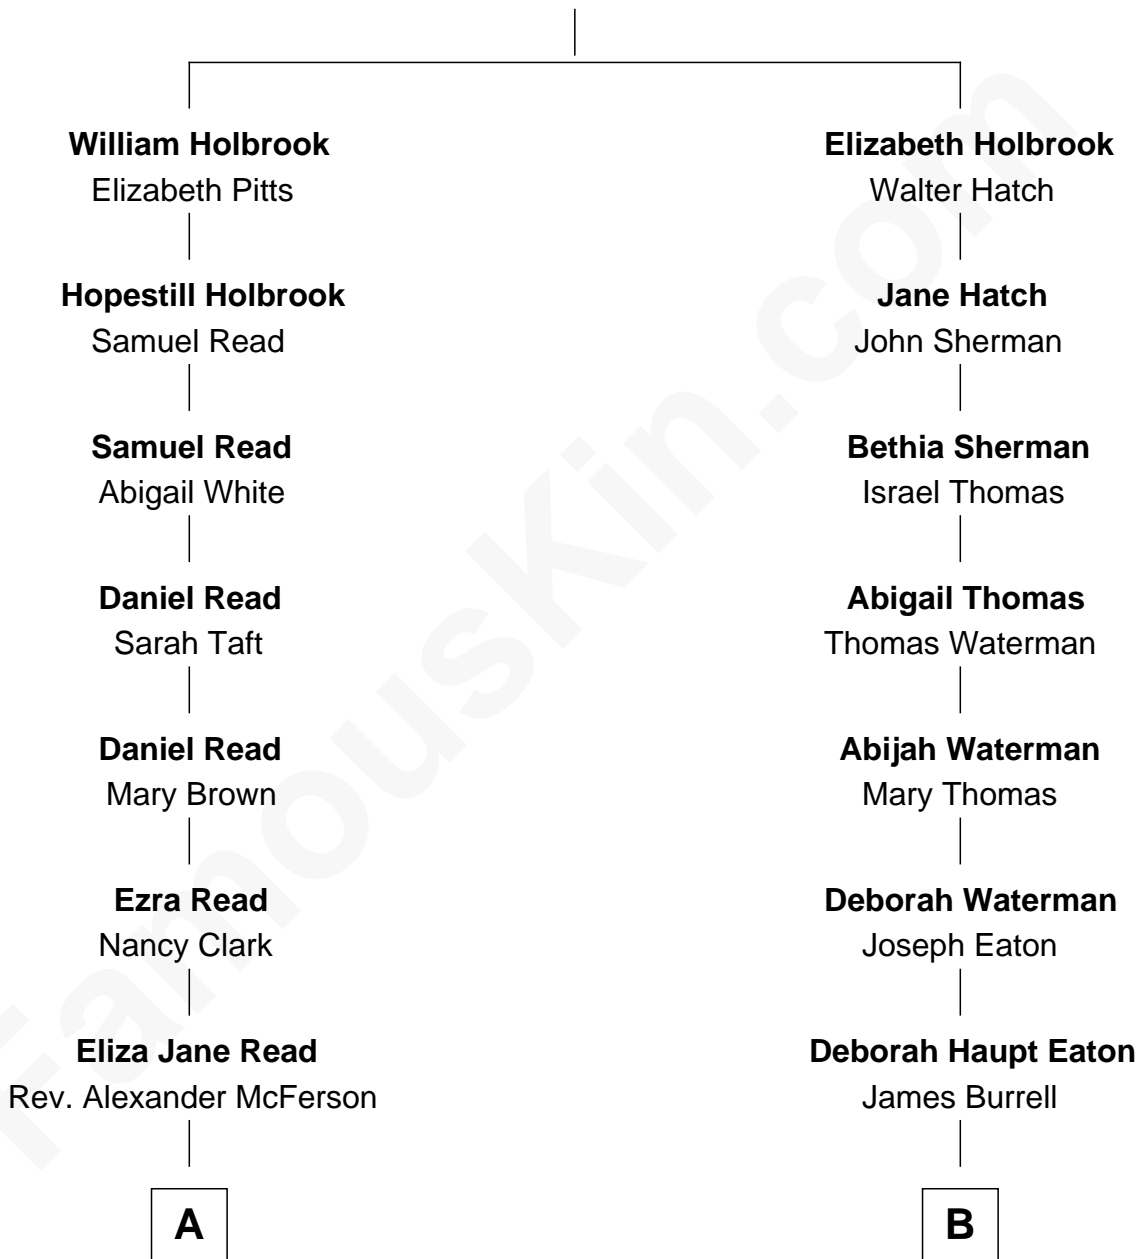

# FamousKin.com Relationship Chart of

**John Foster Dulles**

*52nd U.S. Secretary of State*

8th cousin 1 time removed of

**Merrill C. Meigs**

*Publisher, Chicago Herald & Examiner*

**Thomas Holbrook**

Jane Powys

**A**

**Mary Parke McFerson**  
John Watson Foster

**Edith Foster**  
Allen Macy Dulles

**John Foster Dulles**  
*52nd U.S. Secretary of State*

**B**

**Juliana Smith Burrell**  
Church Paddleford Meigs

**Merrill C. Meigs**  
*Publisher, Chicago Herald & Examiner*