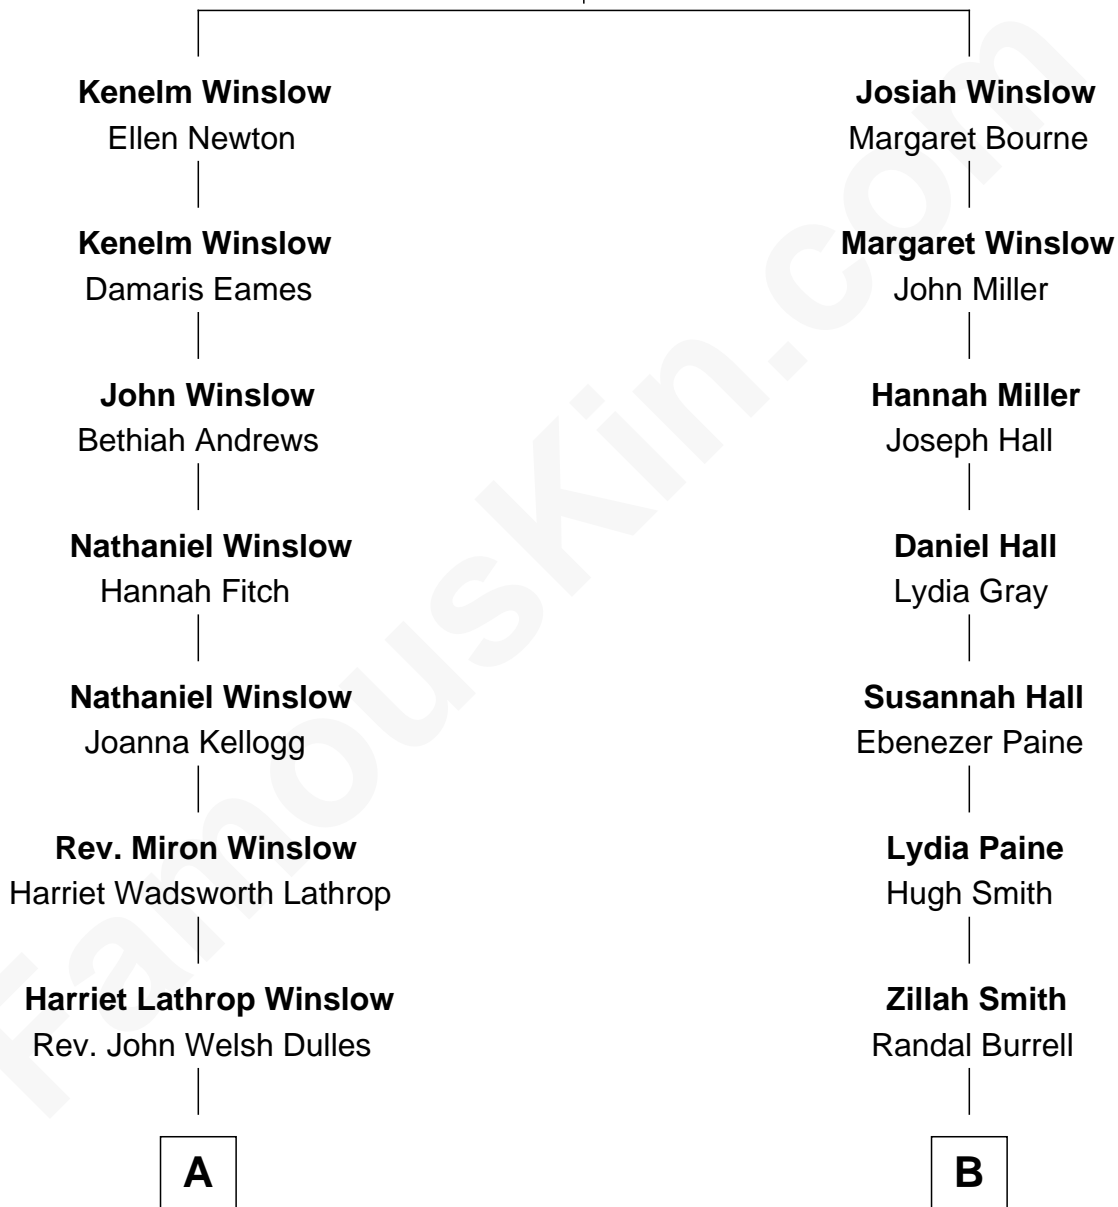

FamousKin.com Relationship Chart of

John Foster Dulles

52nd U.S. Secretary of State

8th cousin 1 time removed of

Merrill C. Meigs

Publisher, Chicago Herald & Examiner

Edward Winslow
Magdalen Oliver

A

Allen Macy Dulles

Edith Foster

John Foster Dulles

52nd U.S. Secretary of State

B

James Burrell

Deborah Haupt Eaton

Juliana Smith Burrell