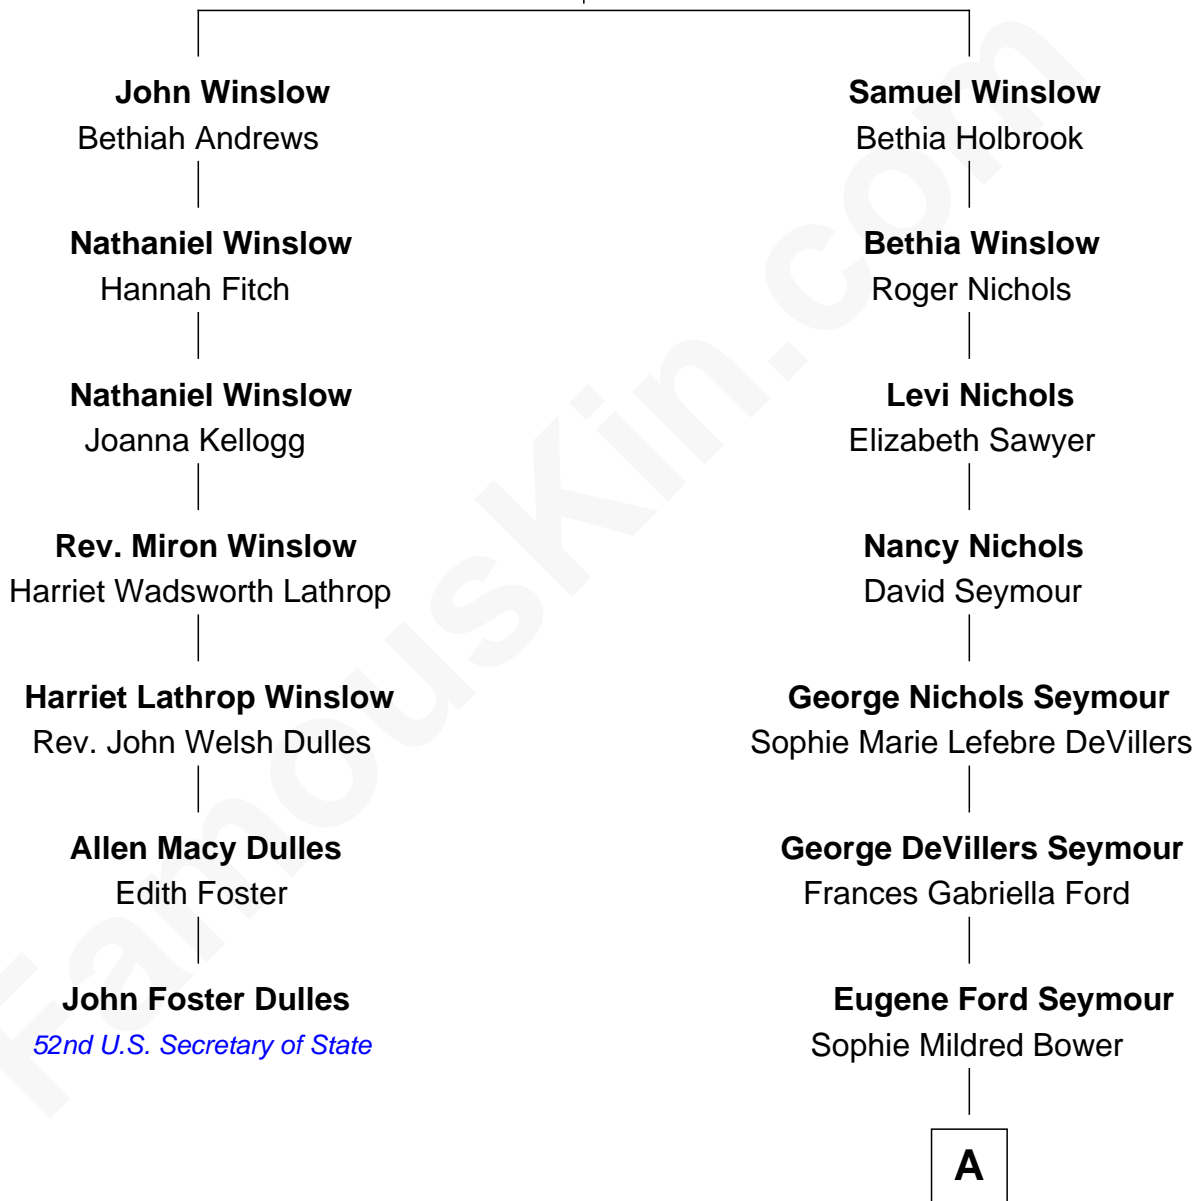

FamousKin.com Relationship Chart of

John Foster Dulles

52nd U.S. Secretary of State

6th cousin 2 times removed of

Peter Fonda

TV and Movie Actor

Kenelm Winslow

*with wife
Damaris Eames*

*with wife
Mercy Worden*

A

—
Frances Ford Seymour
Henry Jaynes Fonda

—
Peter Fonda
TV and Movie Actor

FamousKin.com