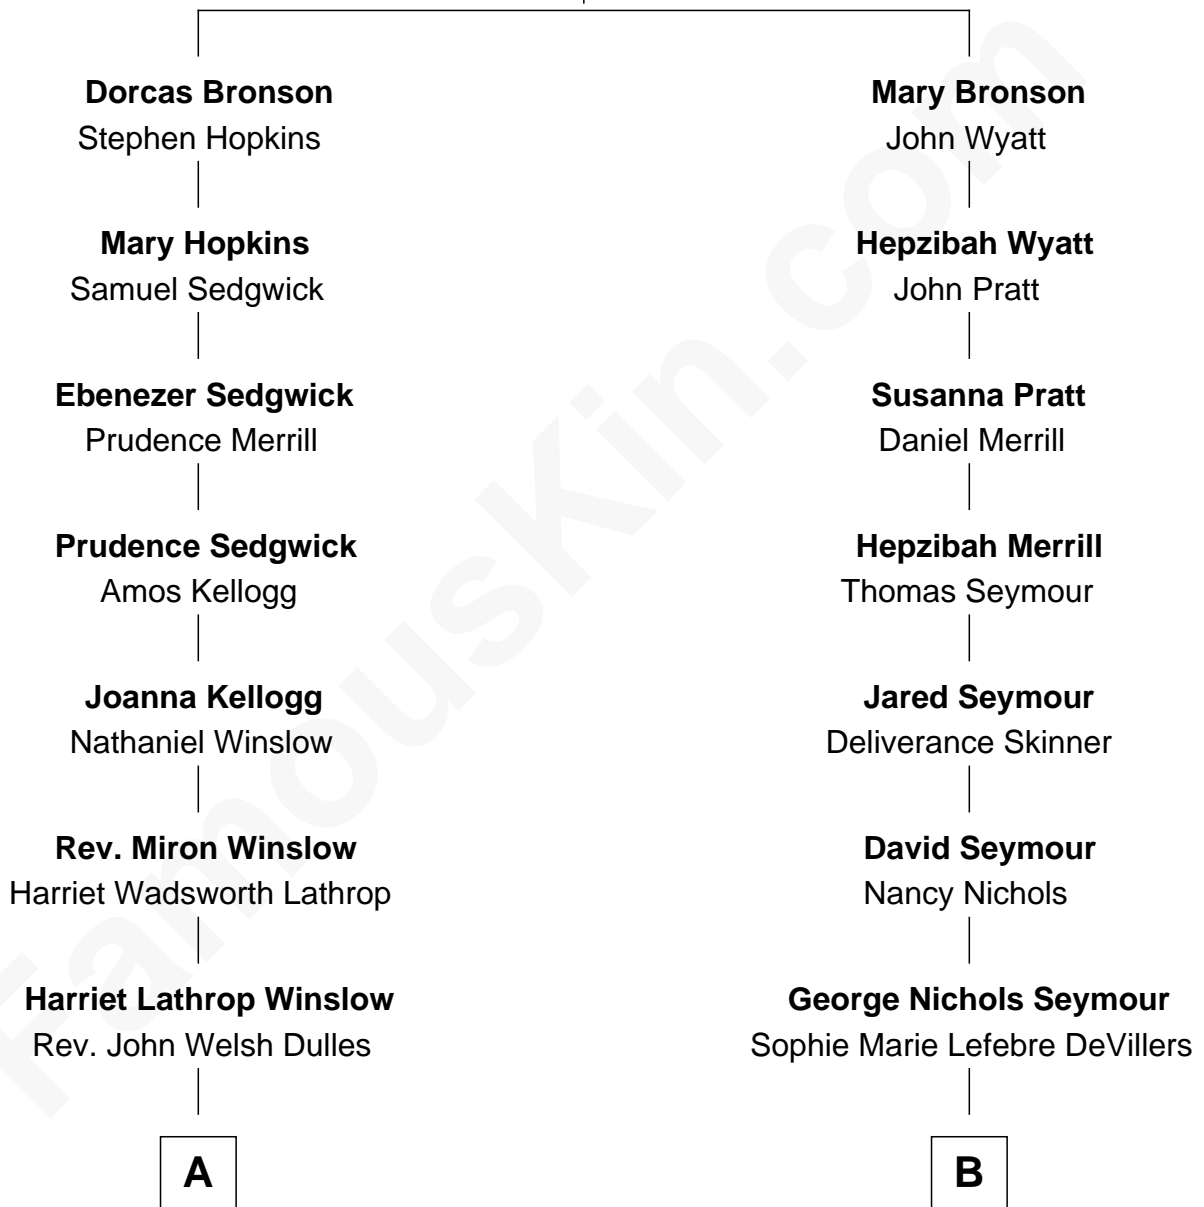

FamousKin.com Relationship Chart of

John Foster Dulles

52nd U.S. Secretary of State

8th cousin 2 times removed of

Peter Fonda

TV and Movie Actor

John Bronson

Frances Hills

A

Allen Macy Dulles

Edith Foster

John Foster Dulles

52nd U.S. Secretary of State

B

George DeVillers Seymour

Frances Gabriella Ford