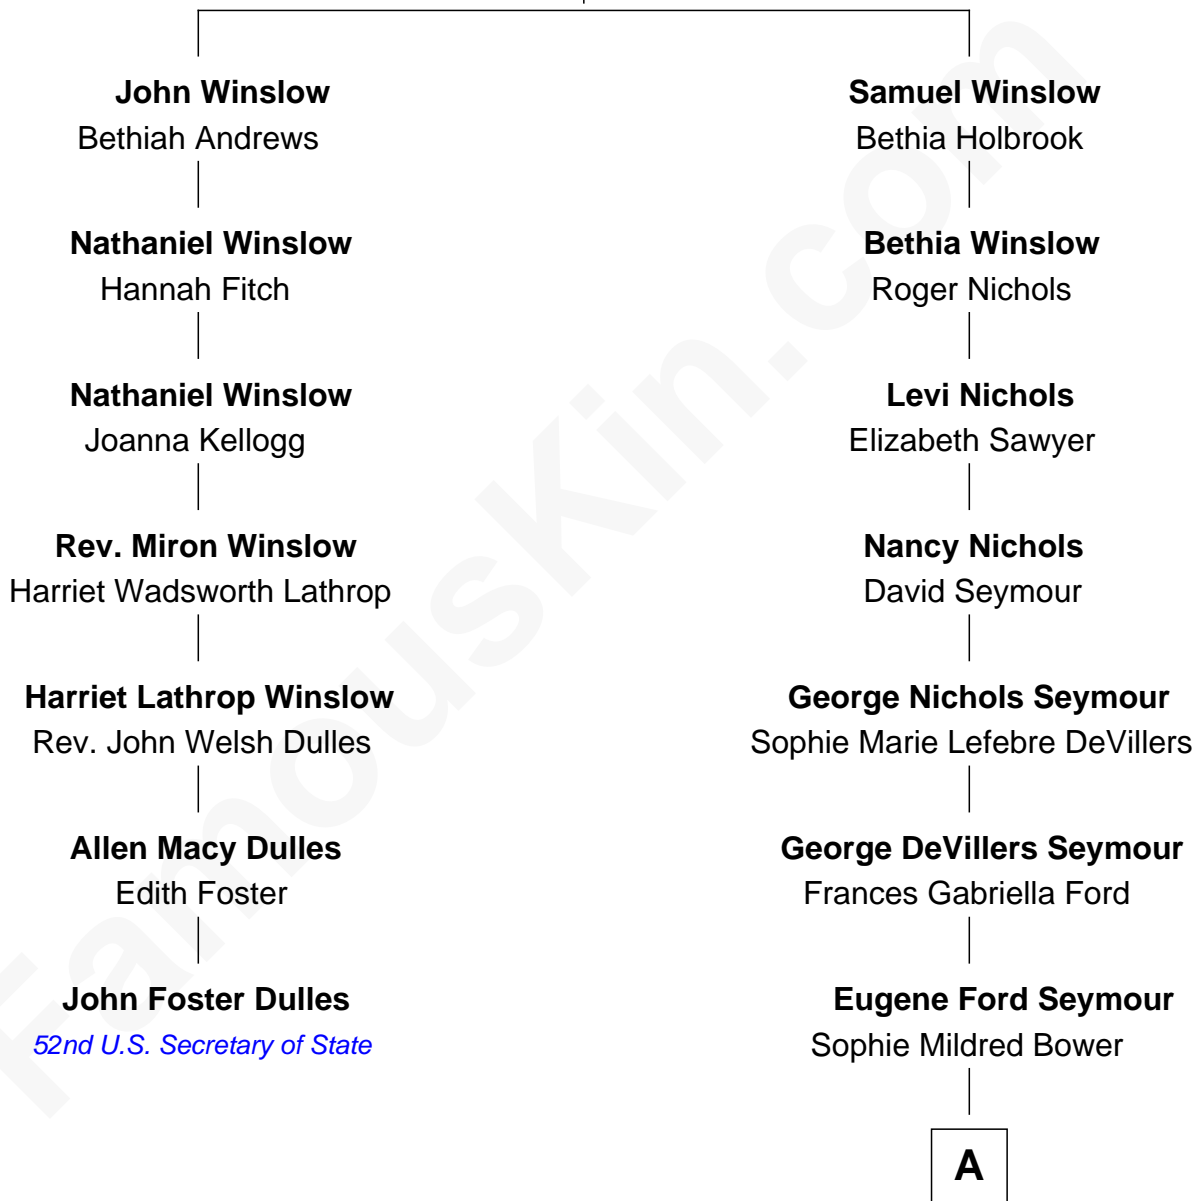

Kenelm Winslow

*with wife
Damaris Eames*

*with wife
Mercy Worden*