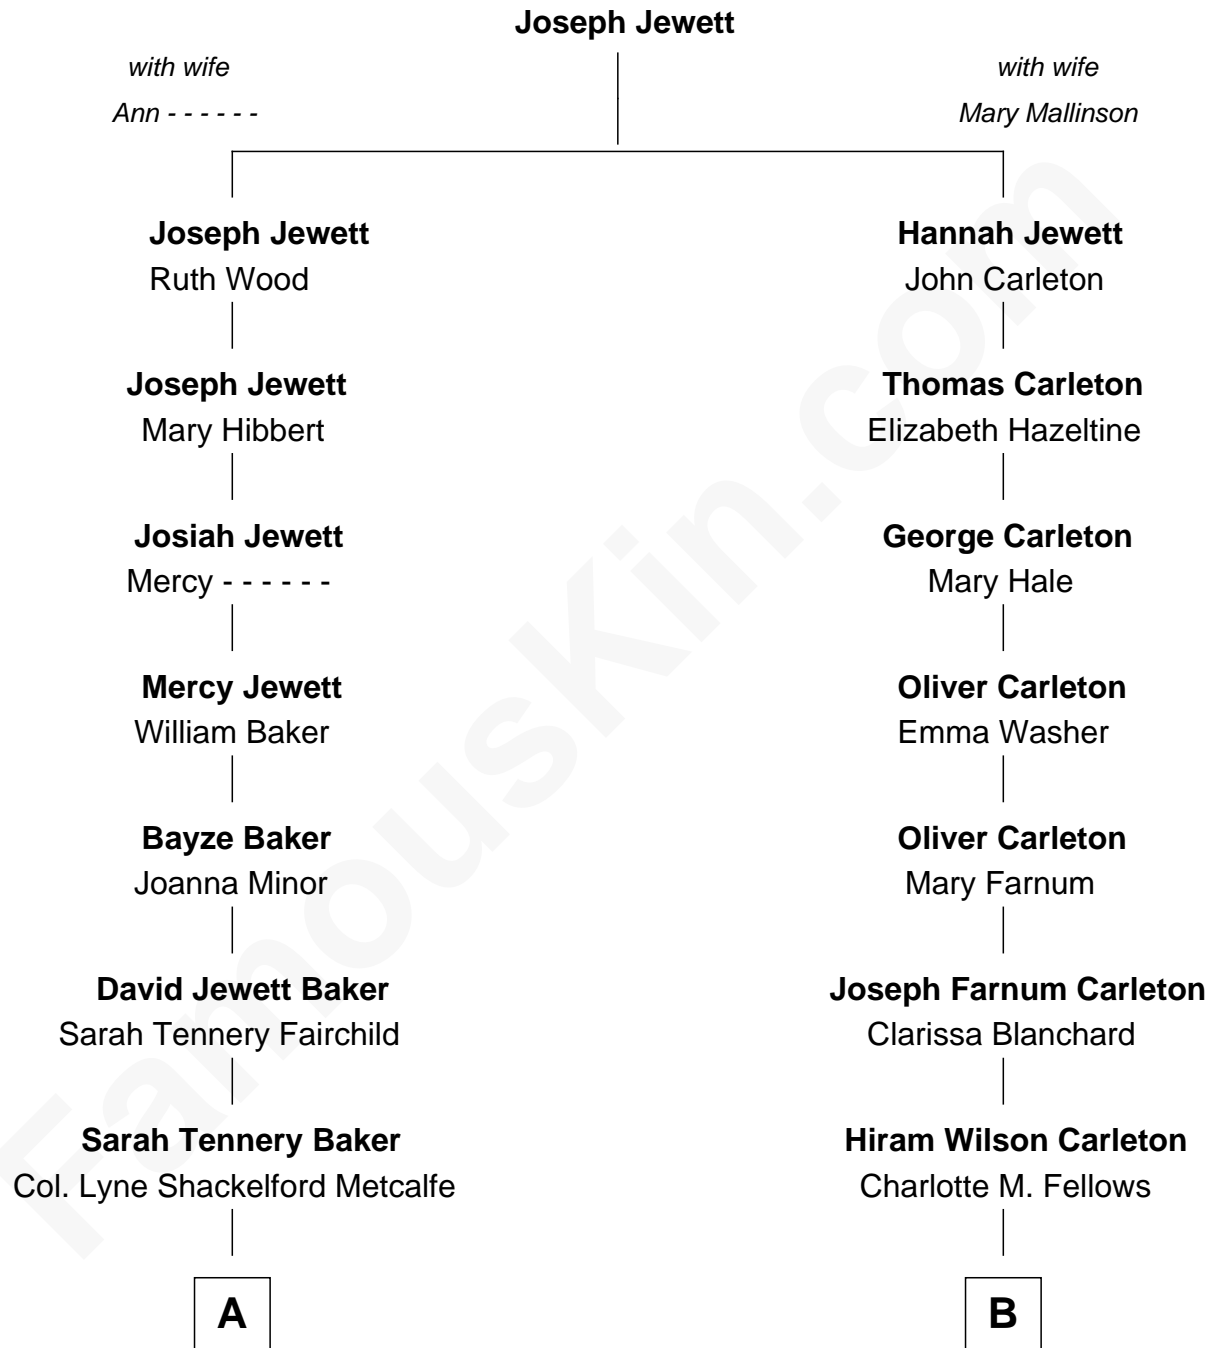

FamousKin.com Relationship Chart of

Chevy Chase

Comedian, Actor and Writer

10th cousin of

Mickey Rourke

Movie Actor

A

Grace Metcalfe

Charles Denison Chase

Edward Leigh Chase

Mabel Penrose Tinsley

Edward Tinsley Chase

Cathalene Parker Browning

Chevy Chase

Comedian, Actor and Writer

B

Joseph Clinton Carleton

Maud Alice Fitts

Hazel May Carleton

Leonard Ernest Cameron

Annette Elizabeth Cameron

Philip Andrew Rourke

Mickey Rourke

Movie Actor