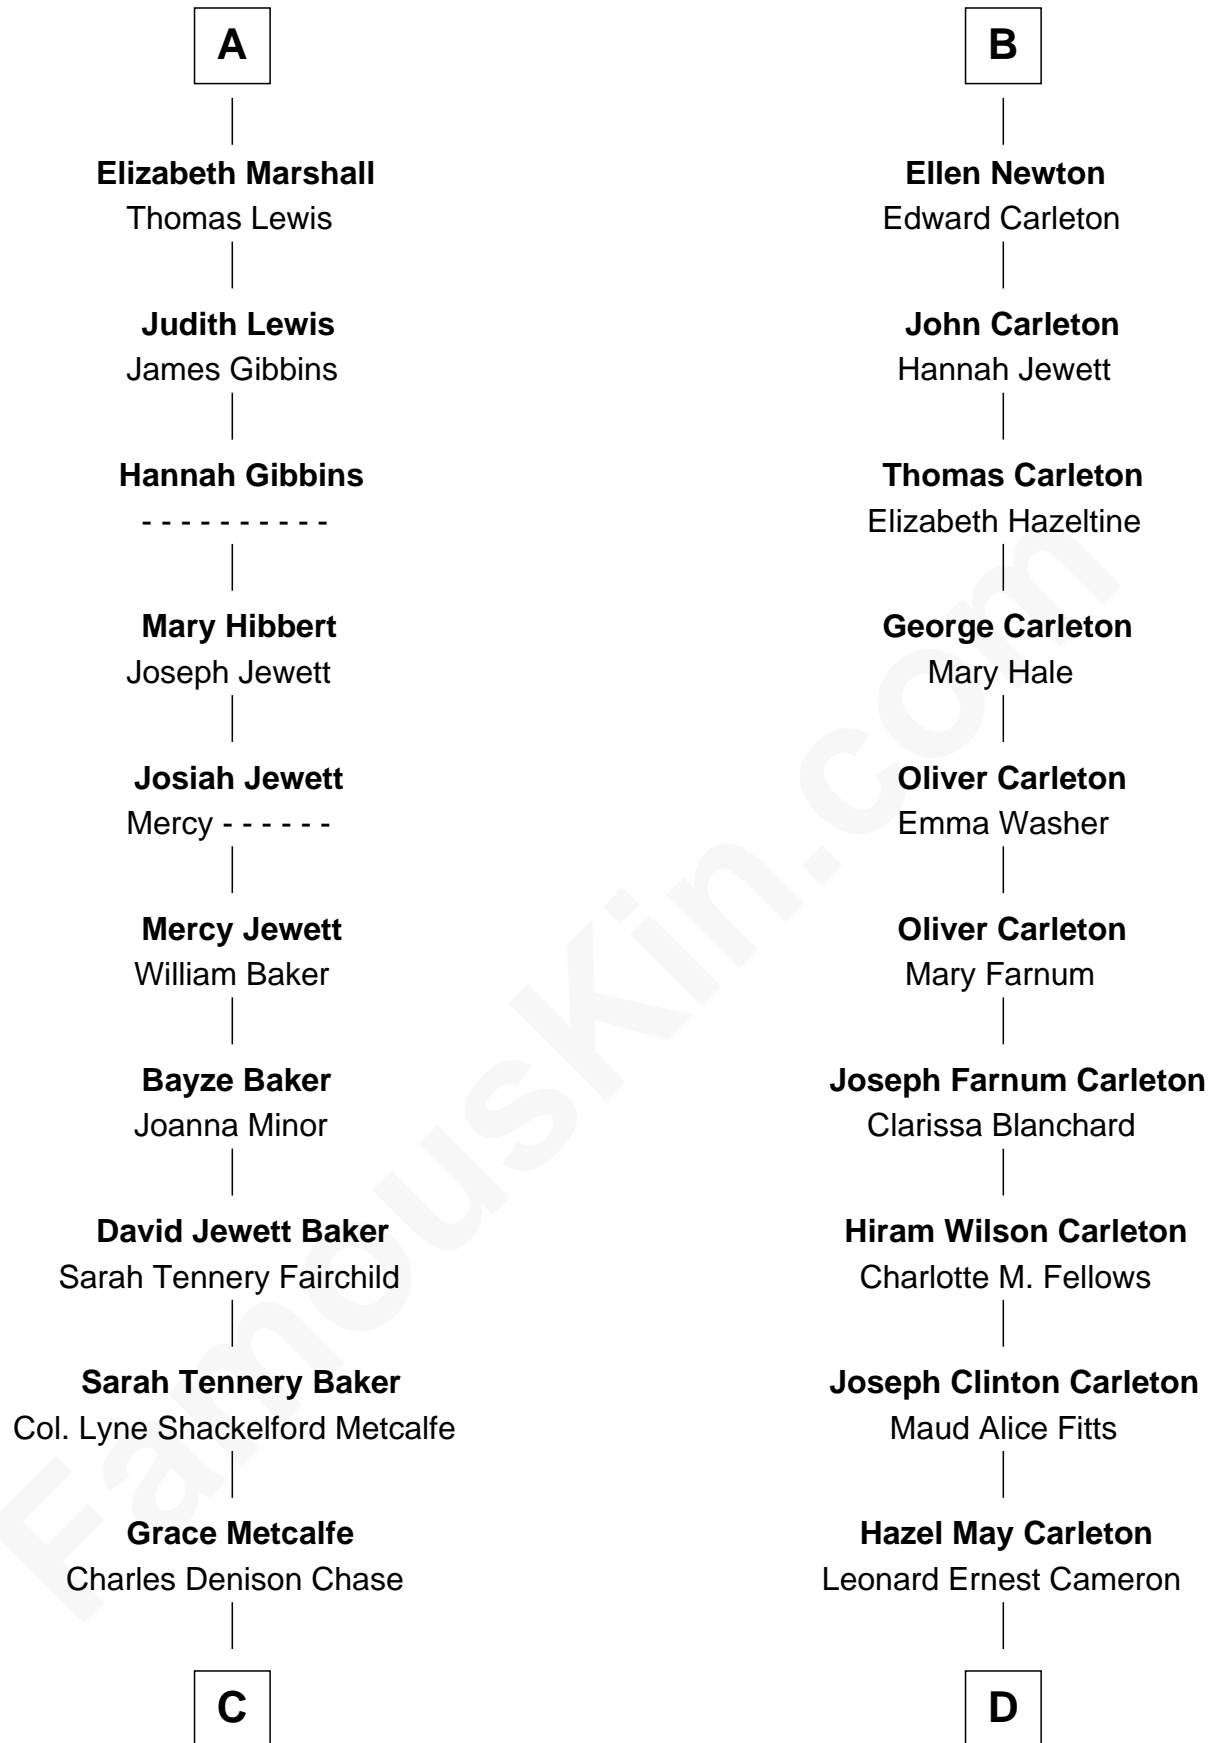

FamousKin.com

Relationship Chart of

Chevy Chase

Comedian, Actor and Writer

18th cousin 1 time removed of

Mickey Rourke

Movie Actor

Sir William Willoughby

John Mytton

Joyce Mytton

John Harpersfield

Edward Harpersfield alias Mytton

Anne Skrimshire

Katherine Mytton

Roger Marshall

A

Margery Willoughby

Sir William FitzHugh

Lora FitzHugh

Sir John Constable

Isabel Constable

Stephen de Thorpe

Margaret Thorpe

John Newton

John Newton

Margaret Grimston

John Newton

Marie - - - - -

Lancelot Newton

Mary Lee

B

C