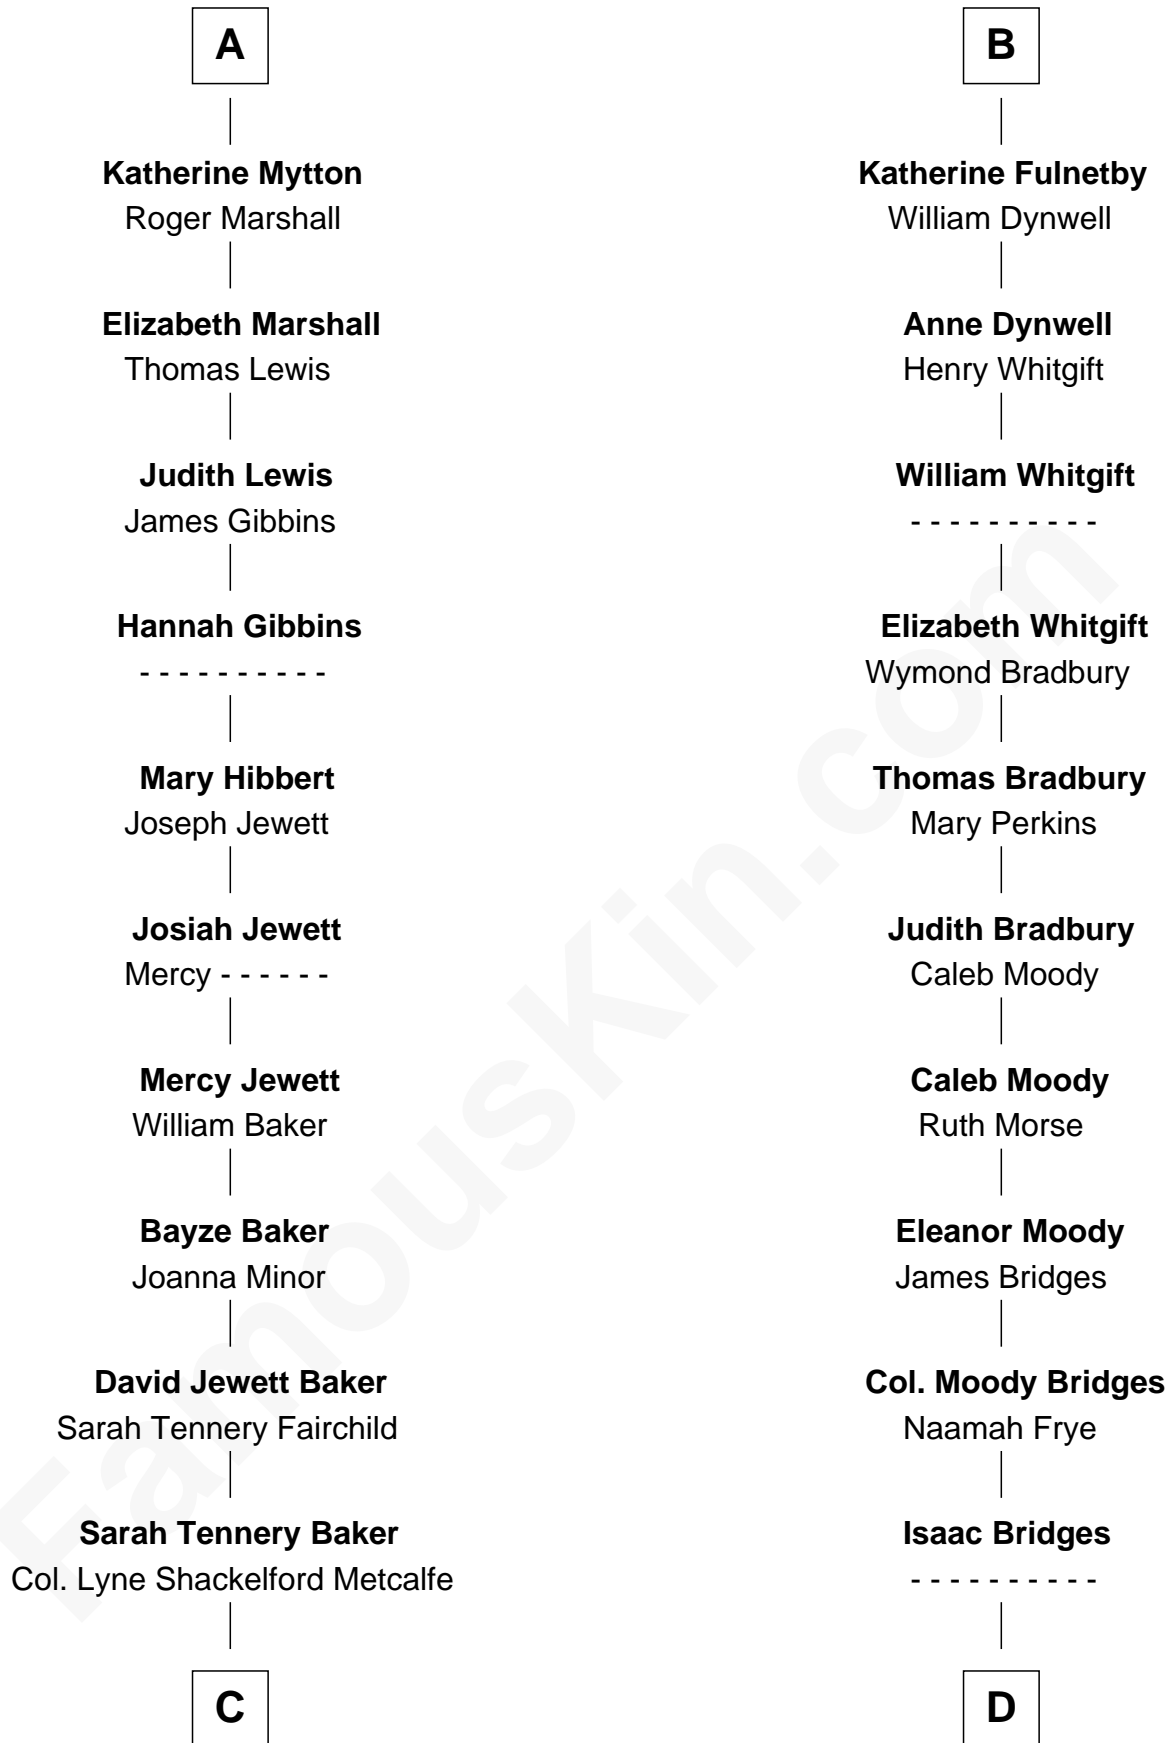

FamousKin.com

Relationship Chart of

Chevy Chase

Comedian, Actor and Writer

20th cousin 1 time removed of

Owen Brewster

54th Governor of Maine

Sir Maurice de Berkeley

Eve la Zouche

Thomas de Berkeley
Katherine de Clyvedon

Sir John Berkeley
Elizabeth Betteshorne

Elizabeth Berkeley
Sir John Sutton

Eleanor Sutton
Sir Henry Beaumont

Constance Beaumont
John Mytton

Joyce Mytton
John Harpersfield

Edward Harpersfield alias Mytton
Anne Skrimshire

A

Isabel de Berkeley
Sir Robert de Clifford

Sir Roger de Clifford
Maud de Beauchamp

Katherine de Clifford
Sir Ralph de Greystoke

Maud de Greystoke
Eudo de Welles

Sir Lionel de Welles
Joan de Waterton

Margaret de Welles
Sir Thomas Dymoke

Jane Dymoke
John Fulnetby

B

C

Grace Metcalfe
Charles Denison Chase

Edward Leigh Chase
Mabel Penrose Tinsley

Edward Tinsley Chase
Cathalene Parker Browning