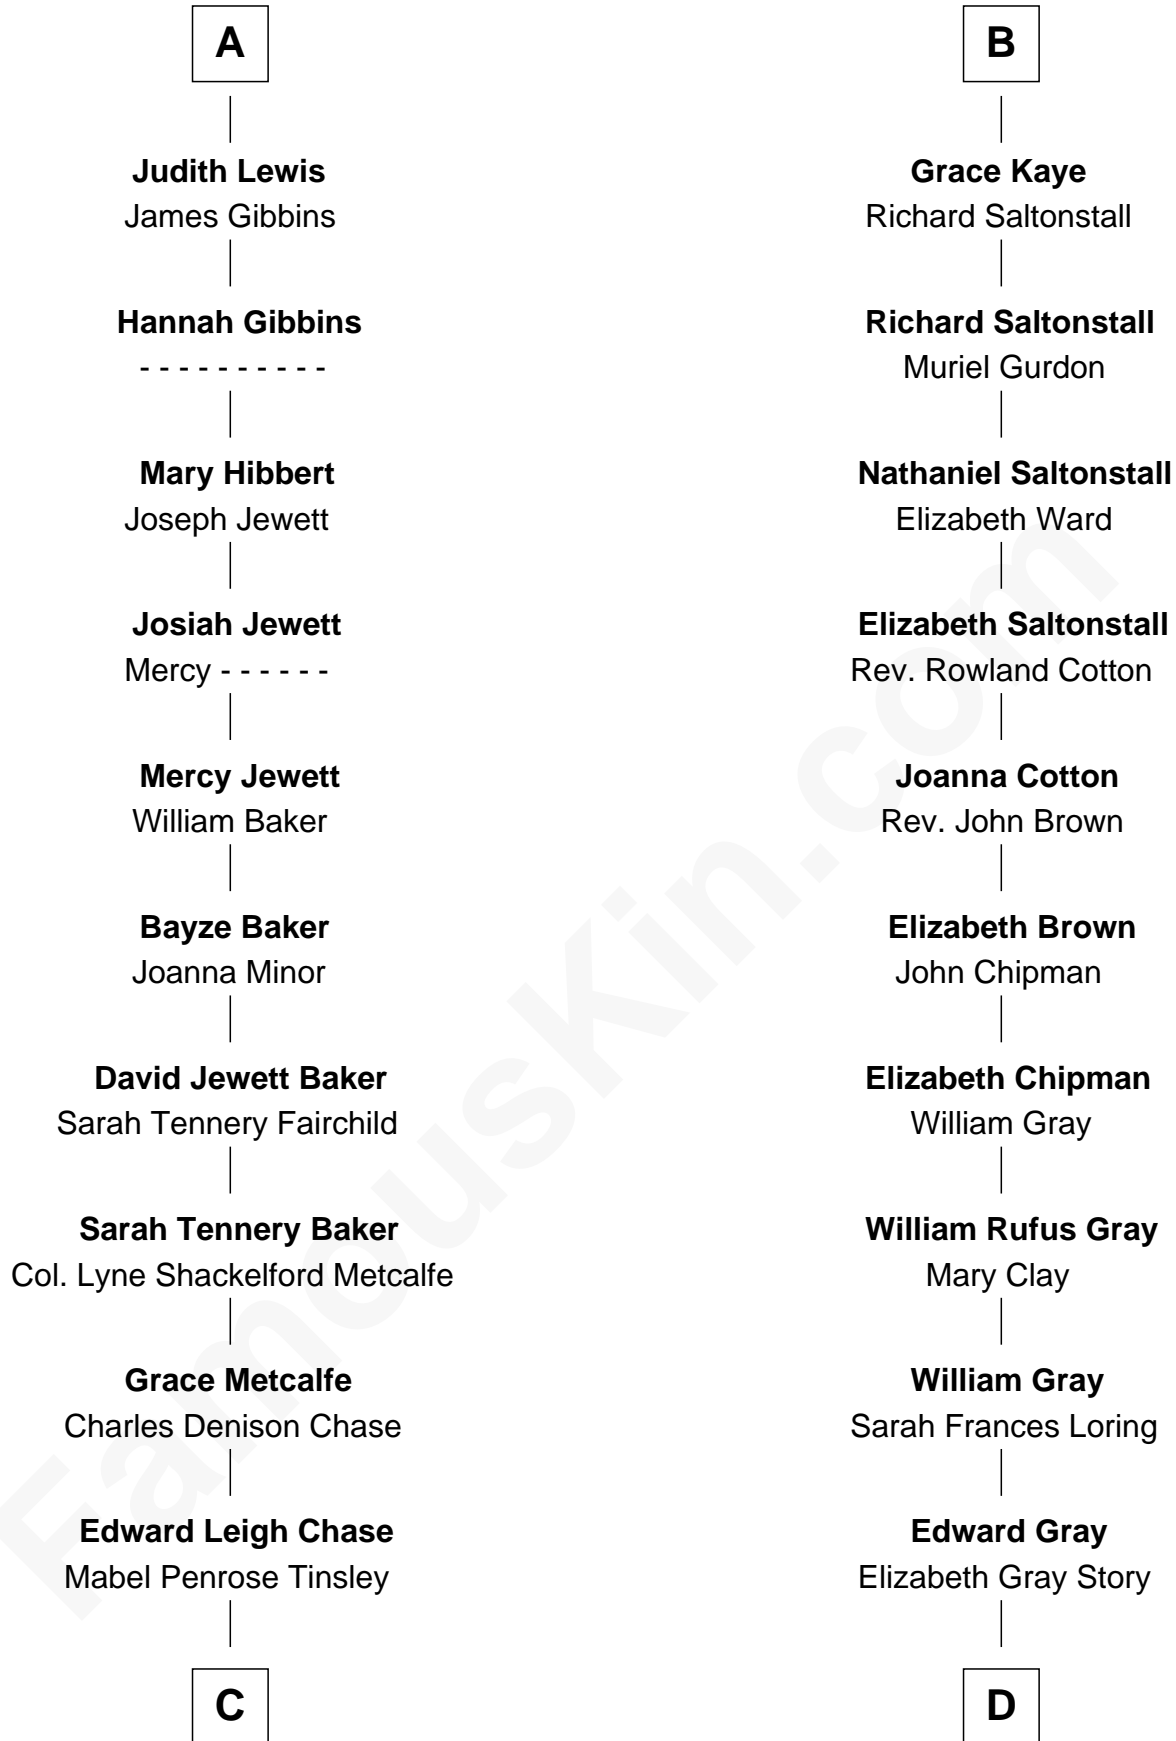

FamousKin.com

Relationship Chart of

Chevy Chase

Comedian, Actor and Writer

18th cousin 1 time removed of

Story Musgrave
NASA Astronaut

C

Edward Tinsley Chase
Cathalene Parker Browning

Chevy Chase
Comedian, Actor and Writer

D

Marguerite Gray
John Butler Swann

Marguerite Swann
Percy Musgrave

Story Musgrave
NASA Astronaut