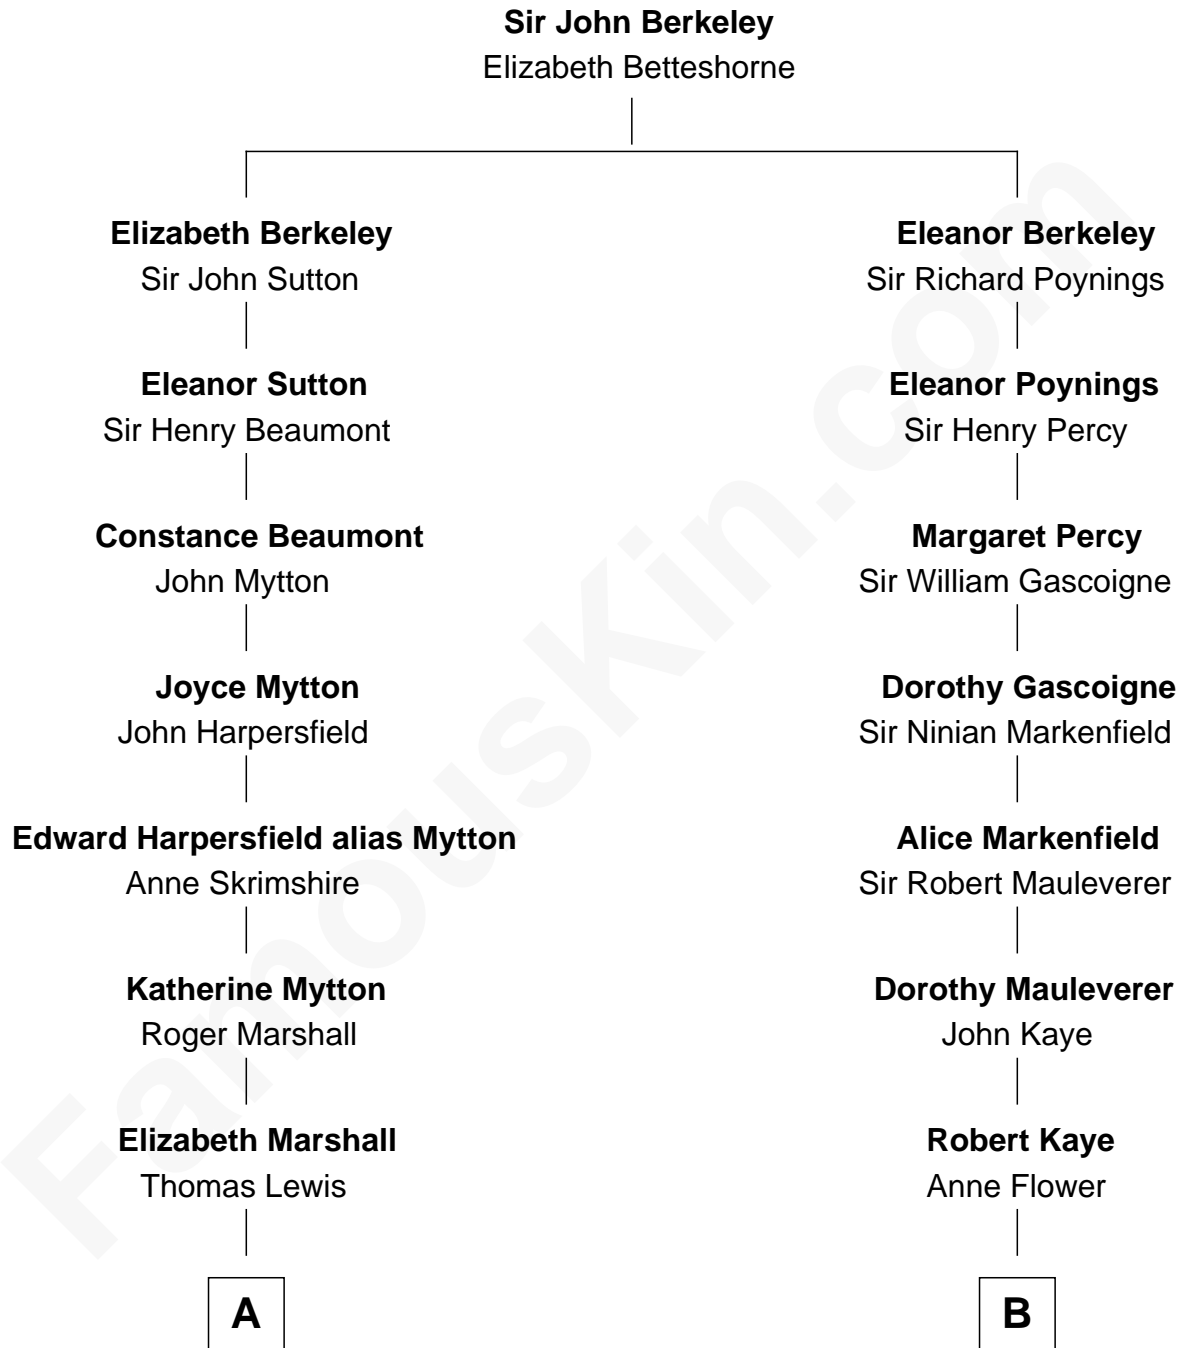

FamousKin.com

Relationship Chart of

Chevy Chase

Comedian, Actor and Writer

18th cousin 1 time removed of

Story Musgrave
NASA Astronaut

C

Edward Tinsley Chase
Cathalene Parker Browning

Chevy Chase
Comedian, Actor and Writer

D

Marguerite Gray
John Butler Swann

Marguerite Swann
Percy Musgrave

Story Musgrave
NASA Astronaut