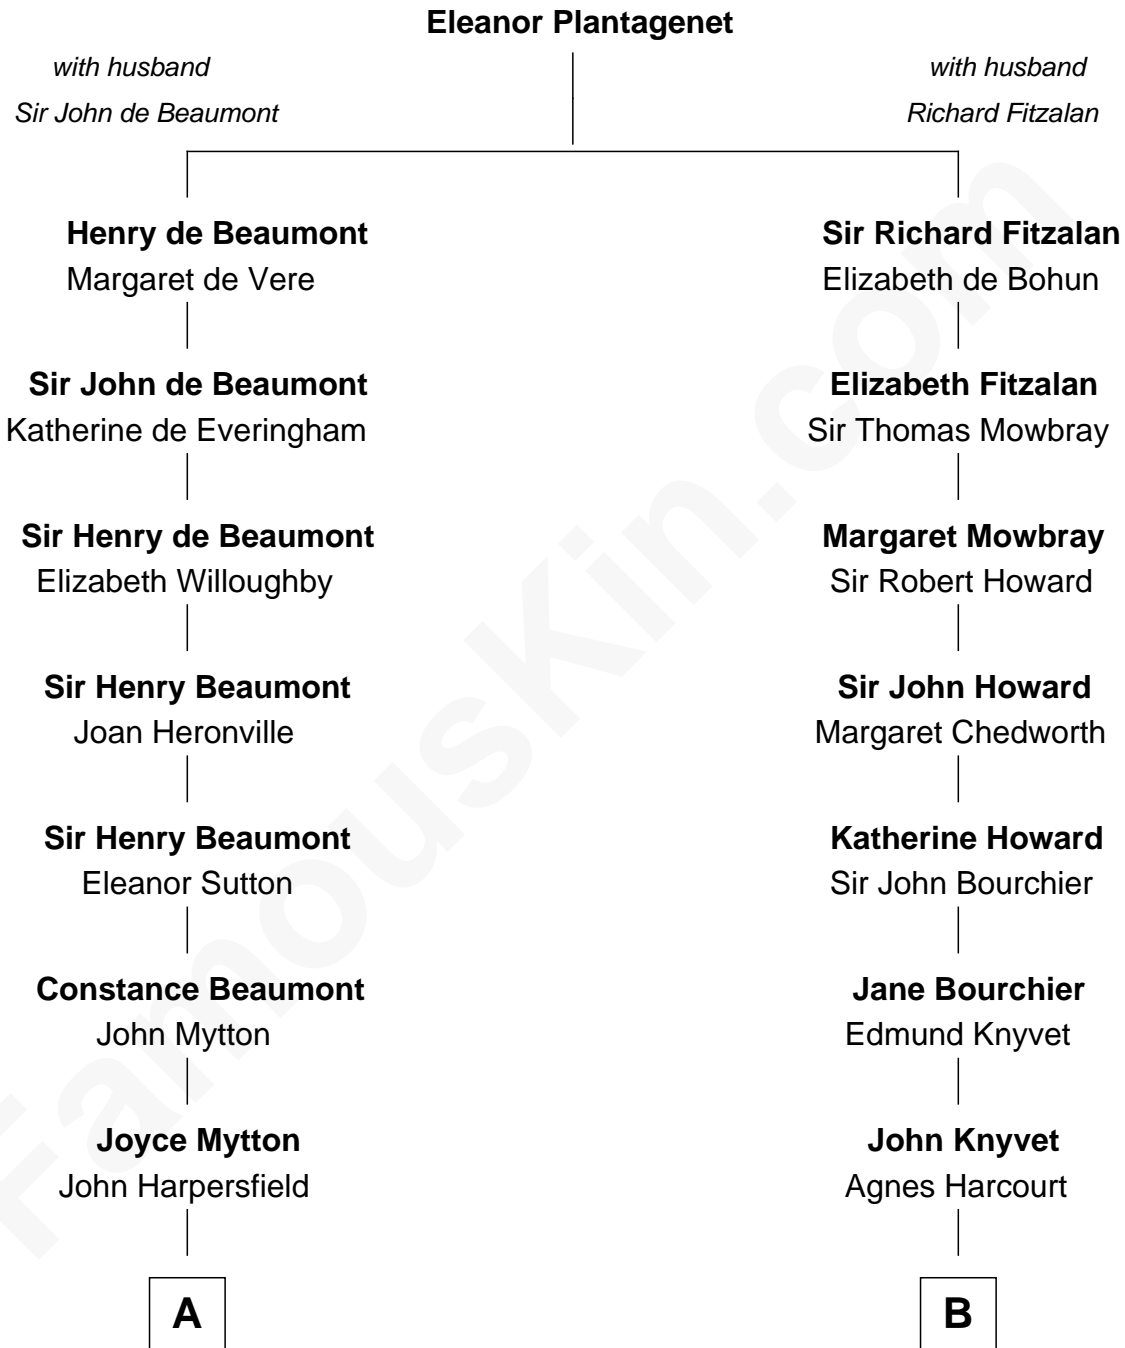

FamousKin.com

Relationship Chart of

Chevy Chase

Comedian, Actor and Writer

20th cousin 1 time removed of

Story Musgrave
NASA Astronaut

C

Sarah Tennery Baker
Col. Lyne Shackelford Metcalfe

Grace Metcalfe
Charles Denison Chase

Edward Leigh Chase
Mabel Penrose Tinsley

Edward Tinsley Chase
Cathalene Parker Browning

Chevy Chase
Comedian, Actor and Writer

D

Edward Gray
Elizabeth Gray Story

Marguerite Gray
John Butler Swann

Marguerite Swann
Percy Musgrave

Story Musgrave
NASA Astronaut