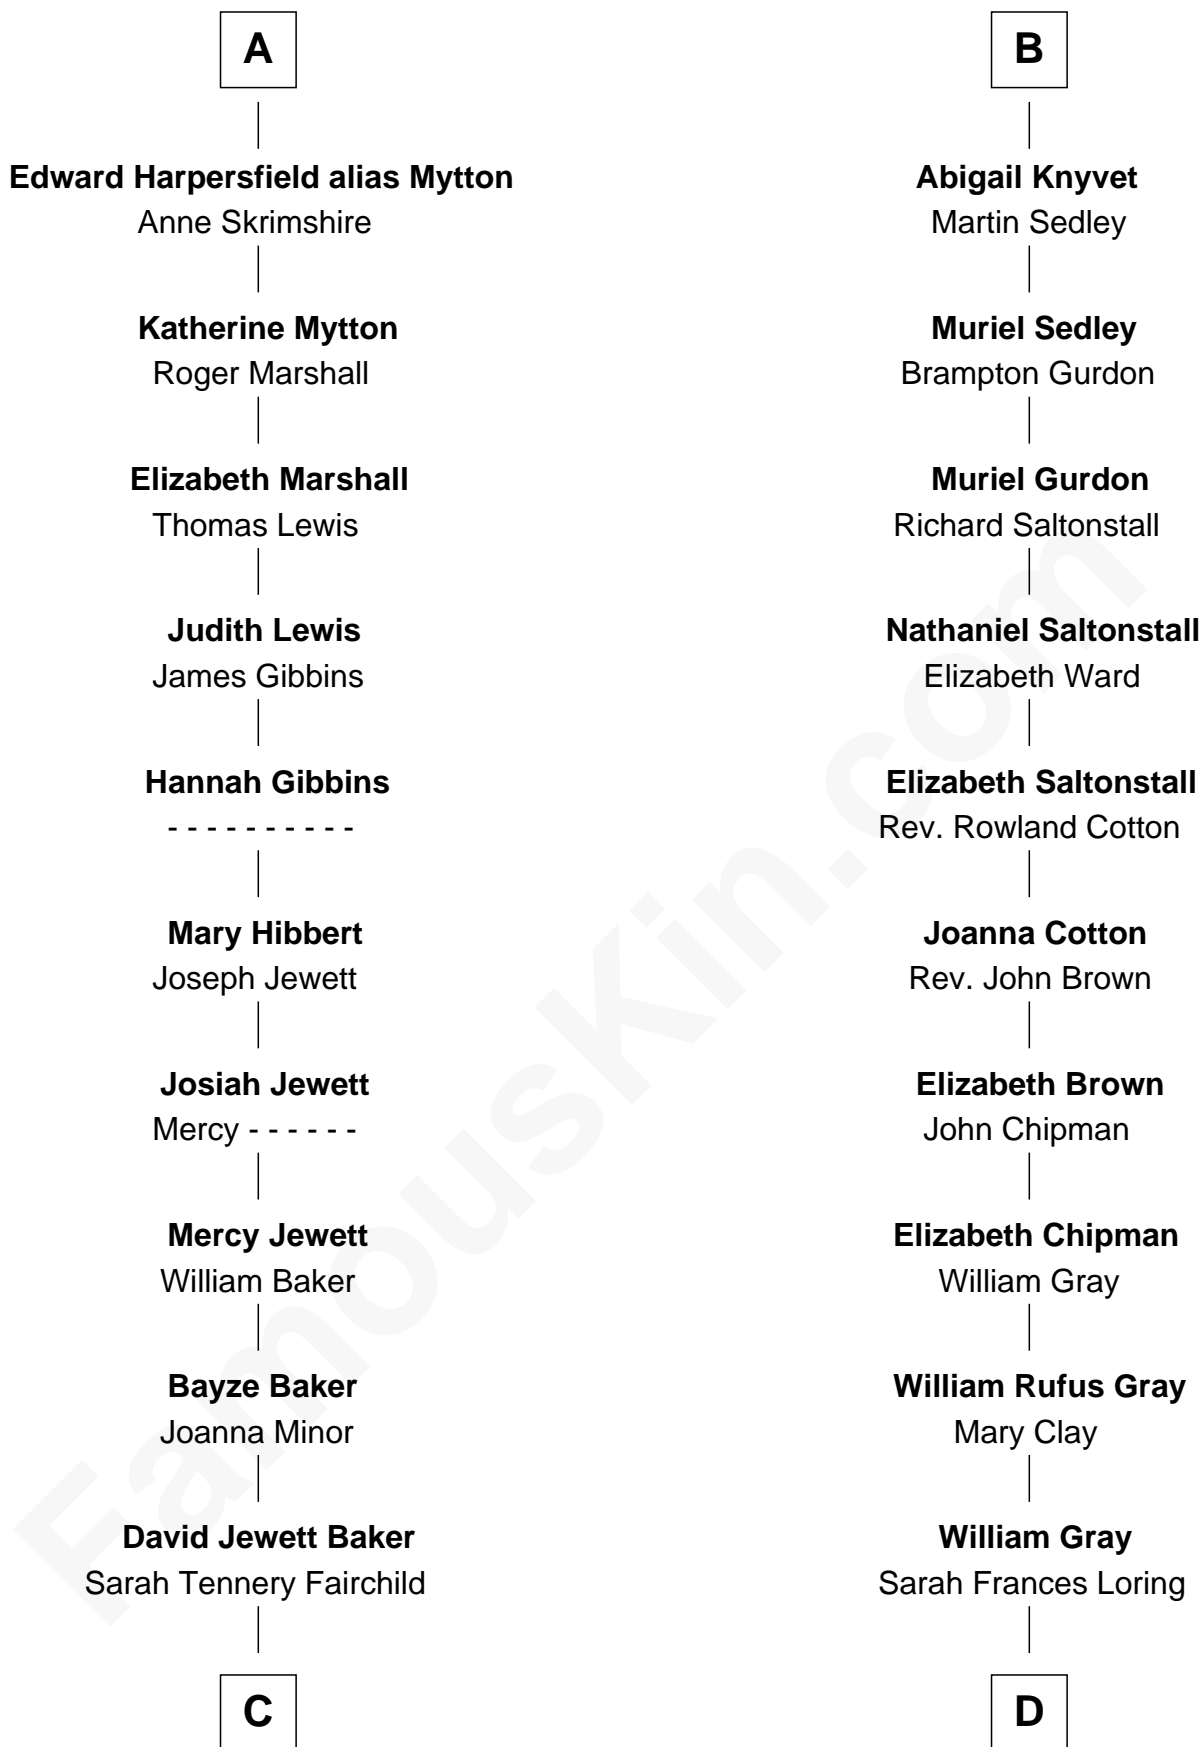

FamousKin.com

Relationship Chart of

Chevy Chase

Comedian, Actor and Writer

20th cousin 1 time removed of

Story Musgrave
NASA Astronaut

C

Sarah Tennery Baker
Col. Lyne Shackelford Metcalfe

Grace Metcalfe
Charles Denison Chase

Edward Leigh Chase
Mabel Penrose Tinsley

Edward Tinsley Chase
Cathalene Parker Browning

Chevy Chase
Comedian, Actor and Writer

D

Edward Gray
Elizabeth Gray Story

Marguerite Gray
John Butler Swann

Marguerite Swann
Percy Musgrave

Story Musgrave
NASA Astronaut