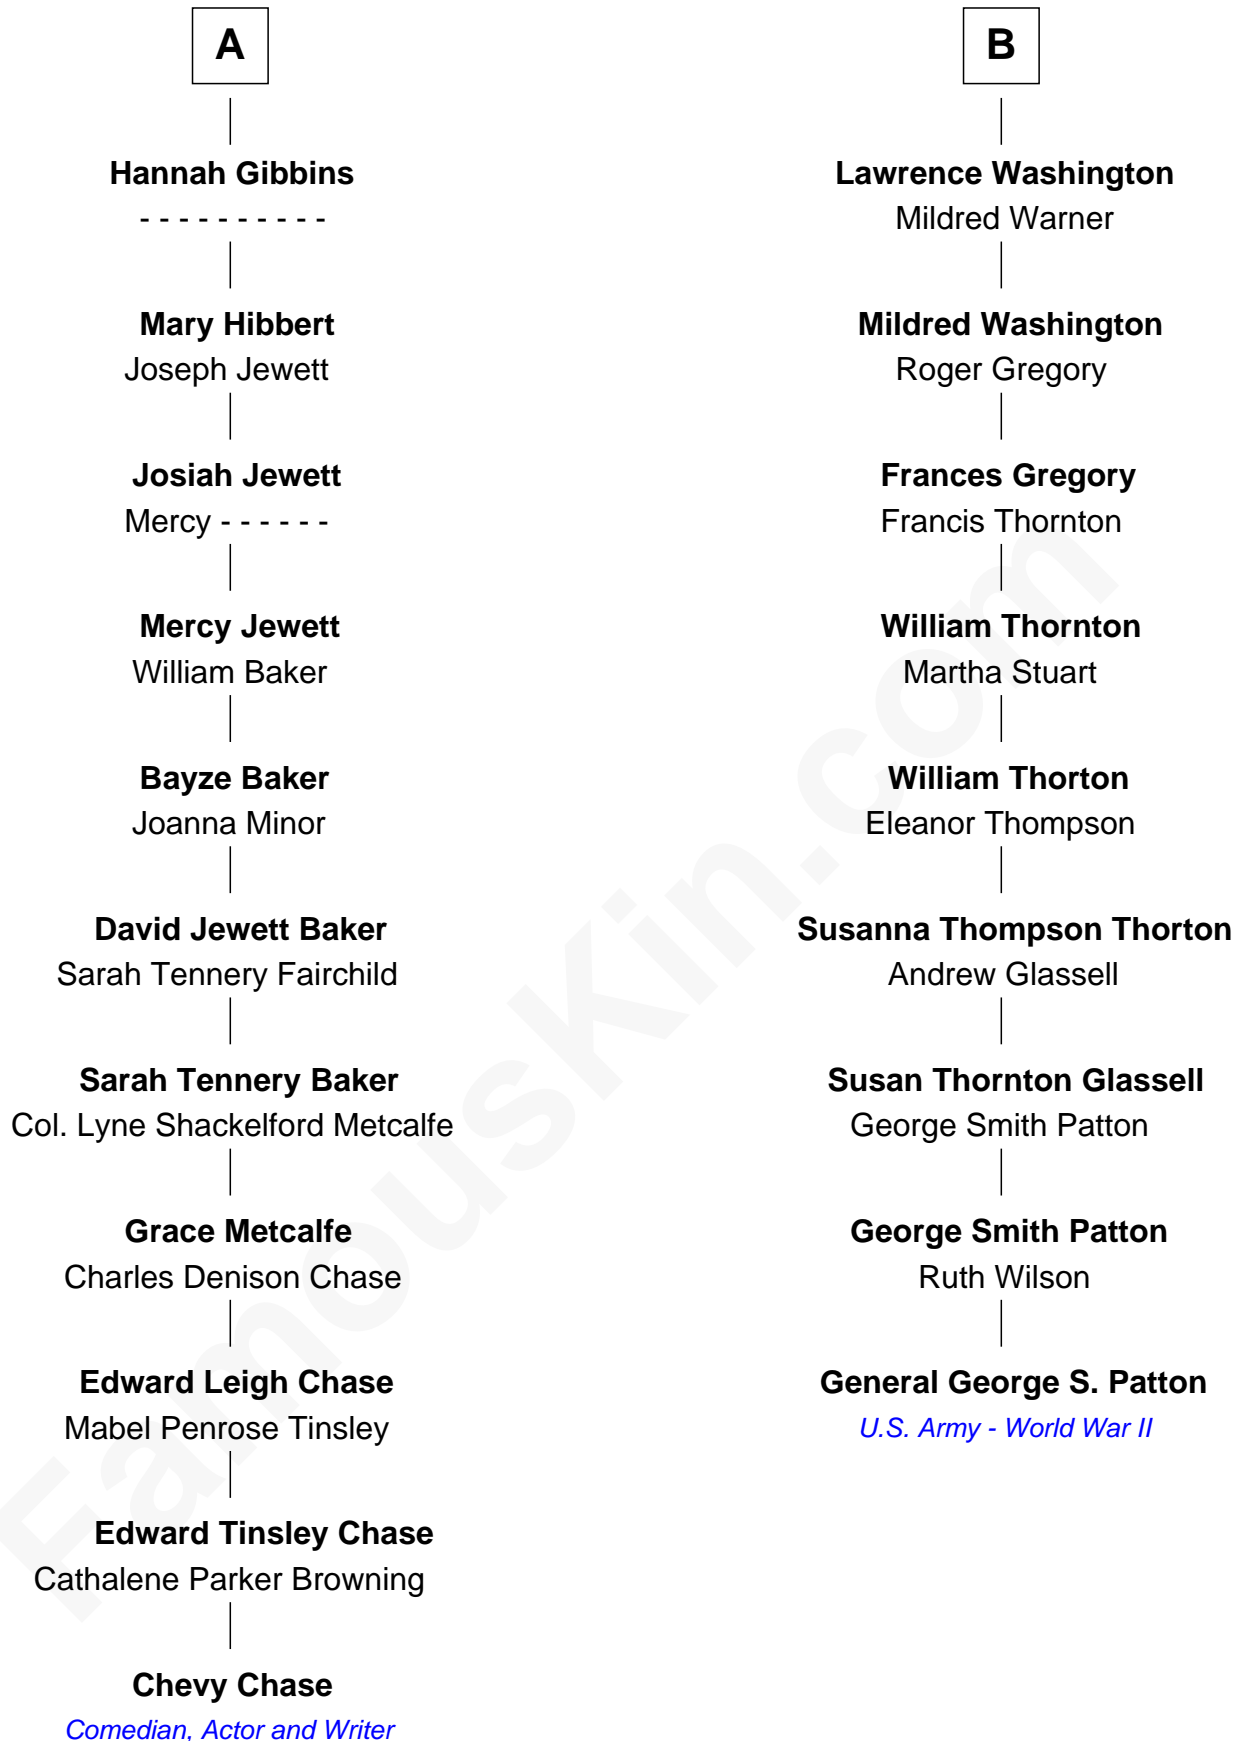

## Relationship Chart of

### Chevy Chase

*Comedian, Actor and Writer*

15th cousin 2 times removed of

### General George S. Patton

*U.S. Army - World War II*

Chevy Chase photo by [Alan Light](#) (CC BY 2.0)