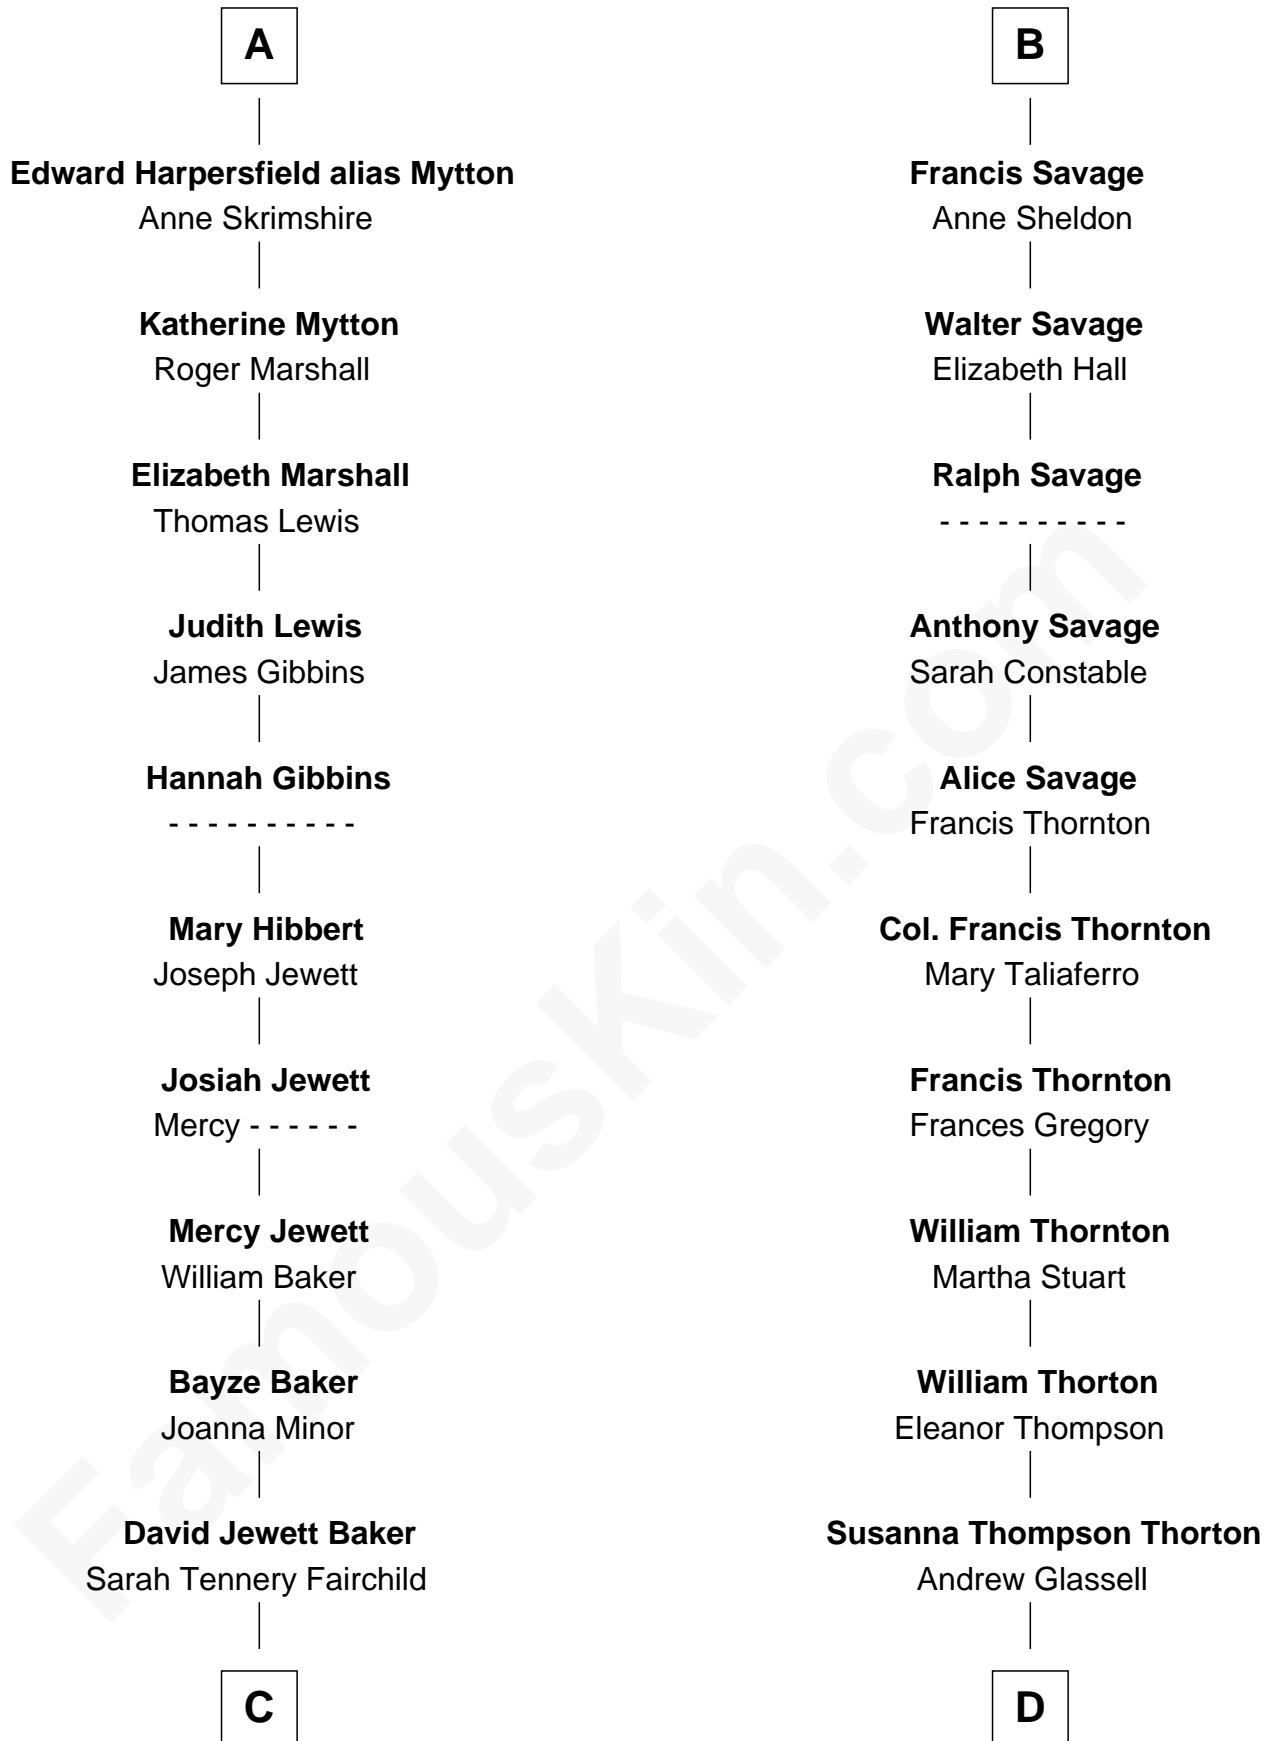

FamousKin.com

Relationship Chart of

Chevy Chase

Comedian, Actor and Writer

19th cousin 2 times removed of

General George S. Patton

U.S. Army - World War II

Edmund Fitzalan

Alice de Warenne

C

Sarah Tannery Baker
Col. Lyne Shackelford Metcalfe

Grace Metcalfe
Charles Denison Chase

Edward Leigh Chase
Mabel Penrose Tinsley

Edward Tinsley Chase
Cathalene Parker Browning

Chevy Chase
Comedian, Actor and Writer