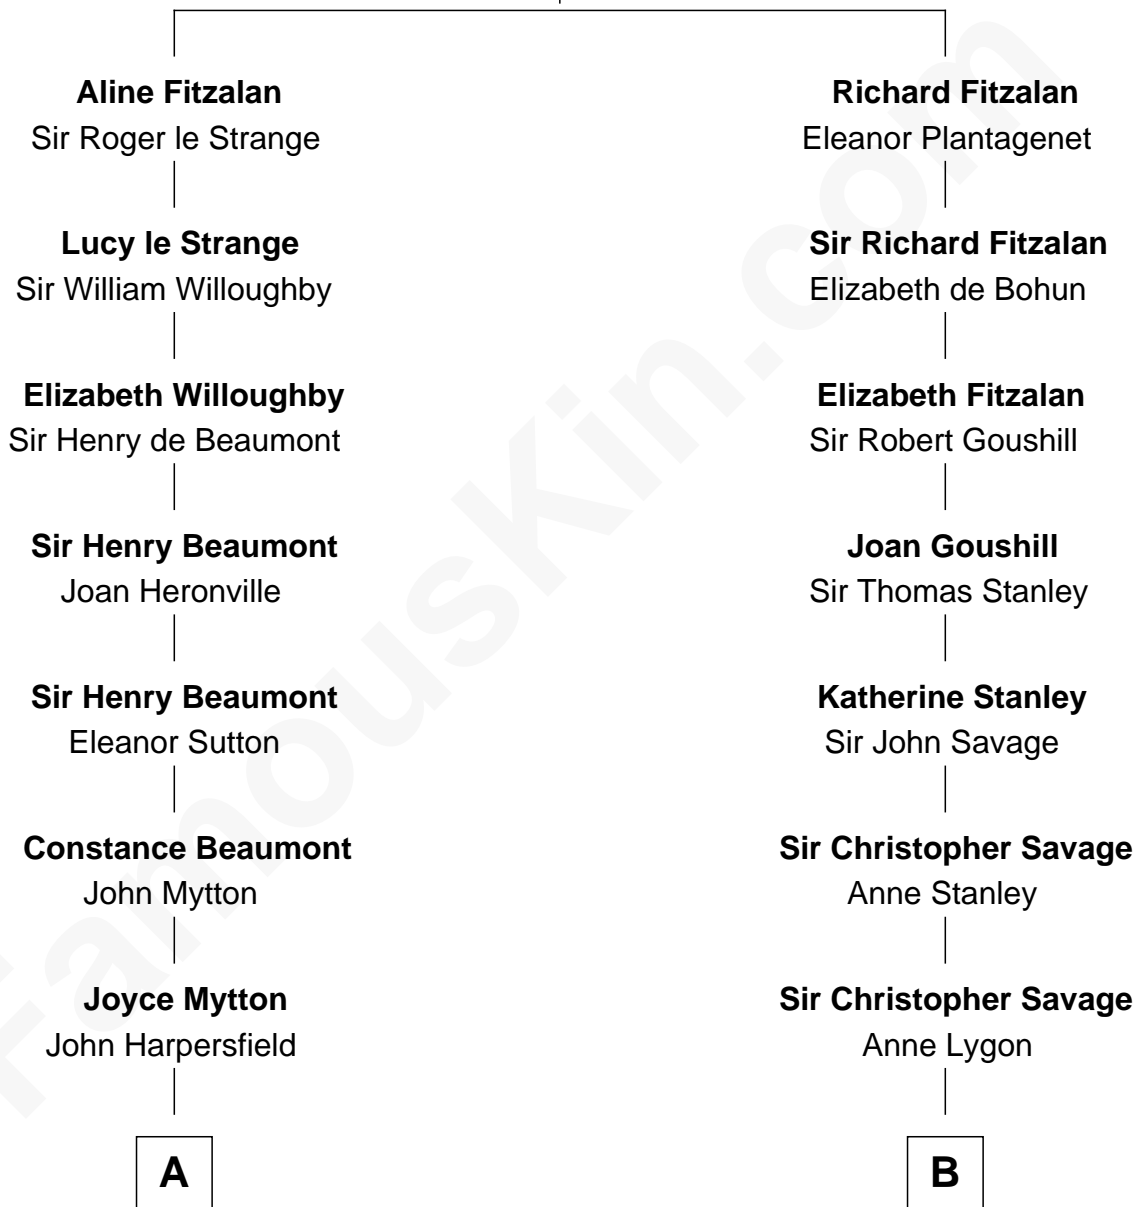

FamousKin.com

Relationship Chart of

Chevy Chase

Comedian, Actor and Writer

19th cousin 2 times removed of

General George S. Patton

U.S. Army - World War II

Edmund Fitzalan

Alice de Warenne

C

Sarah Tannery Baker
Col. Lyne Shackelford Metcalfe

Grace Metcalfe
Charles Denison Chase

Edward Leigh Chase
Mabel Penrose Tinsley

Edward Tinsley Chase
Cathalene Parker Browning

Chevy Chase
Comedian, Actor and Writer