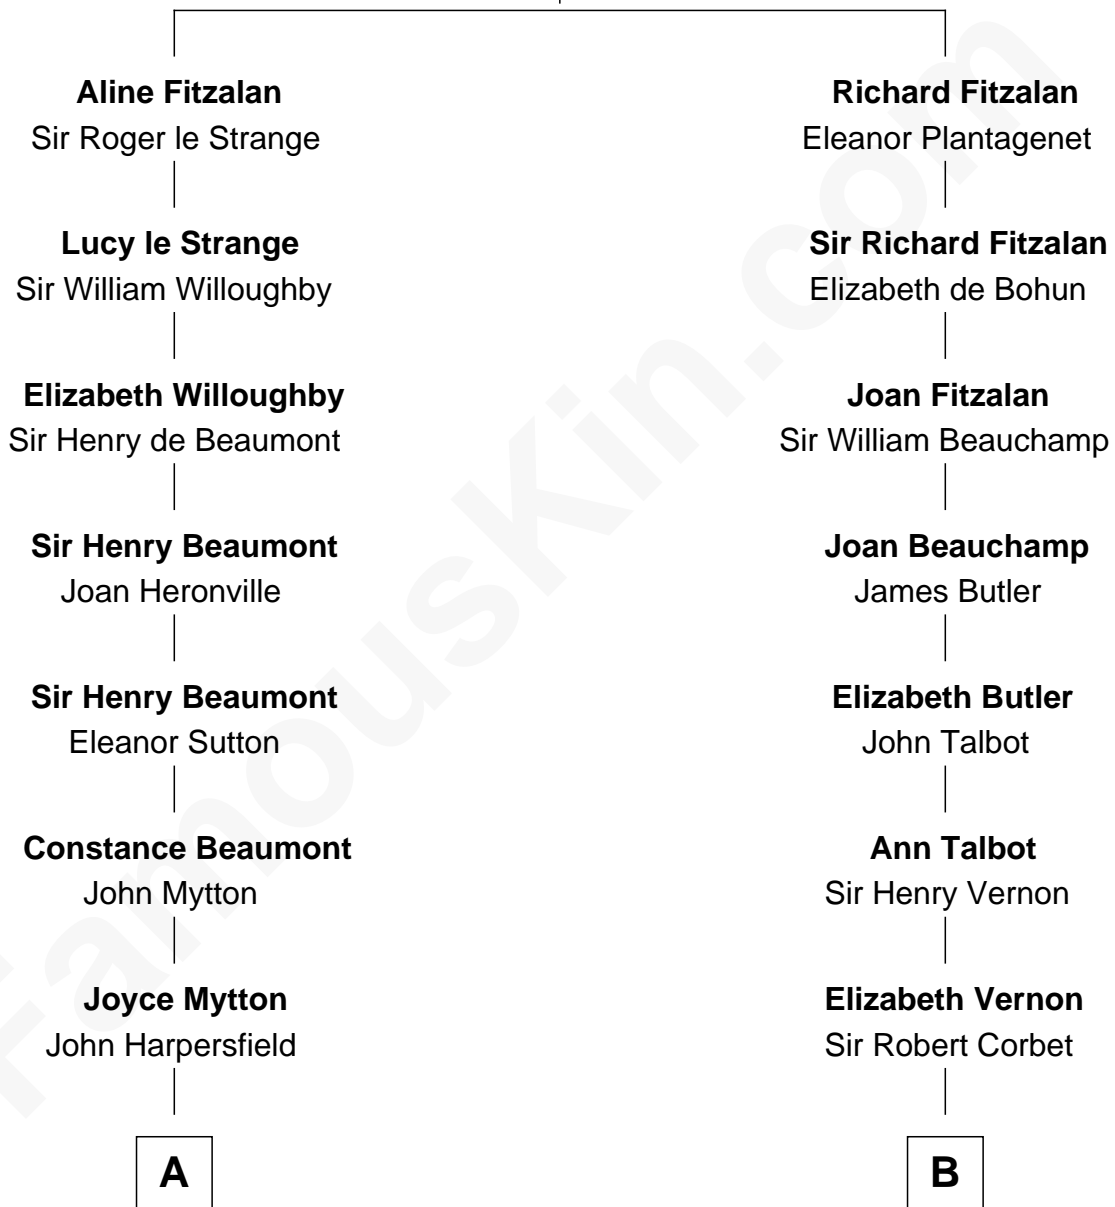

## Relationship Chart of

### Chevy Chase

Comedian, Actor and Writer

20th cousin 1 time removed of

**Lizzie Borden**

Accused Murderess

**Edmund Fitzalan**

Alice de Warenne

**C**

**Sarah Tennery Baker**  
Col. Lyne Shackelford Metcalfe

**Grace Metcalfe**  
Charles Denison Chase

**Edward Leigh Chase**  
Mabel Penrose Tinsley

**Edward Tinsley Chase**  
Cathalene Parker Browning

**Chevy Chase**  
*Comedian, Actor and Writer*

**D**

**Sarah L. Vinnicum**  
Joseph Morse

**Anthony Morse**  
Rhoda Morrison

**Sarah Anthony Morse**  
Andrew Jackson Borden

**Lizzie Borden**  
*Accused Murderess*