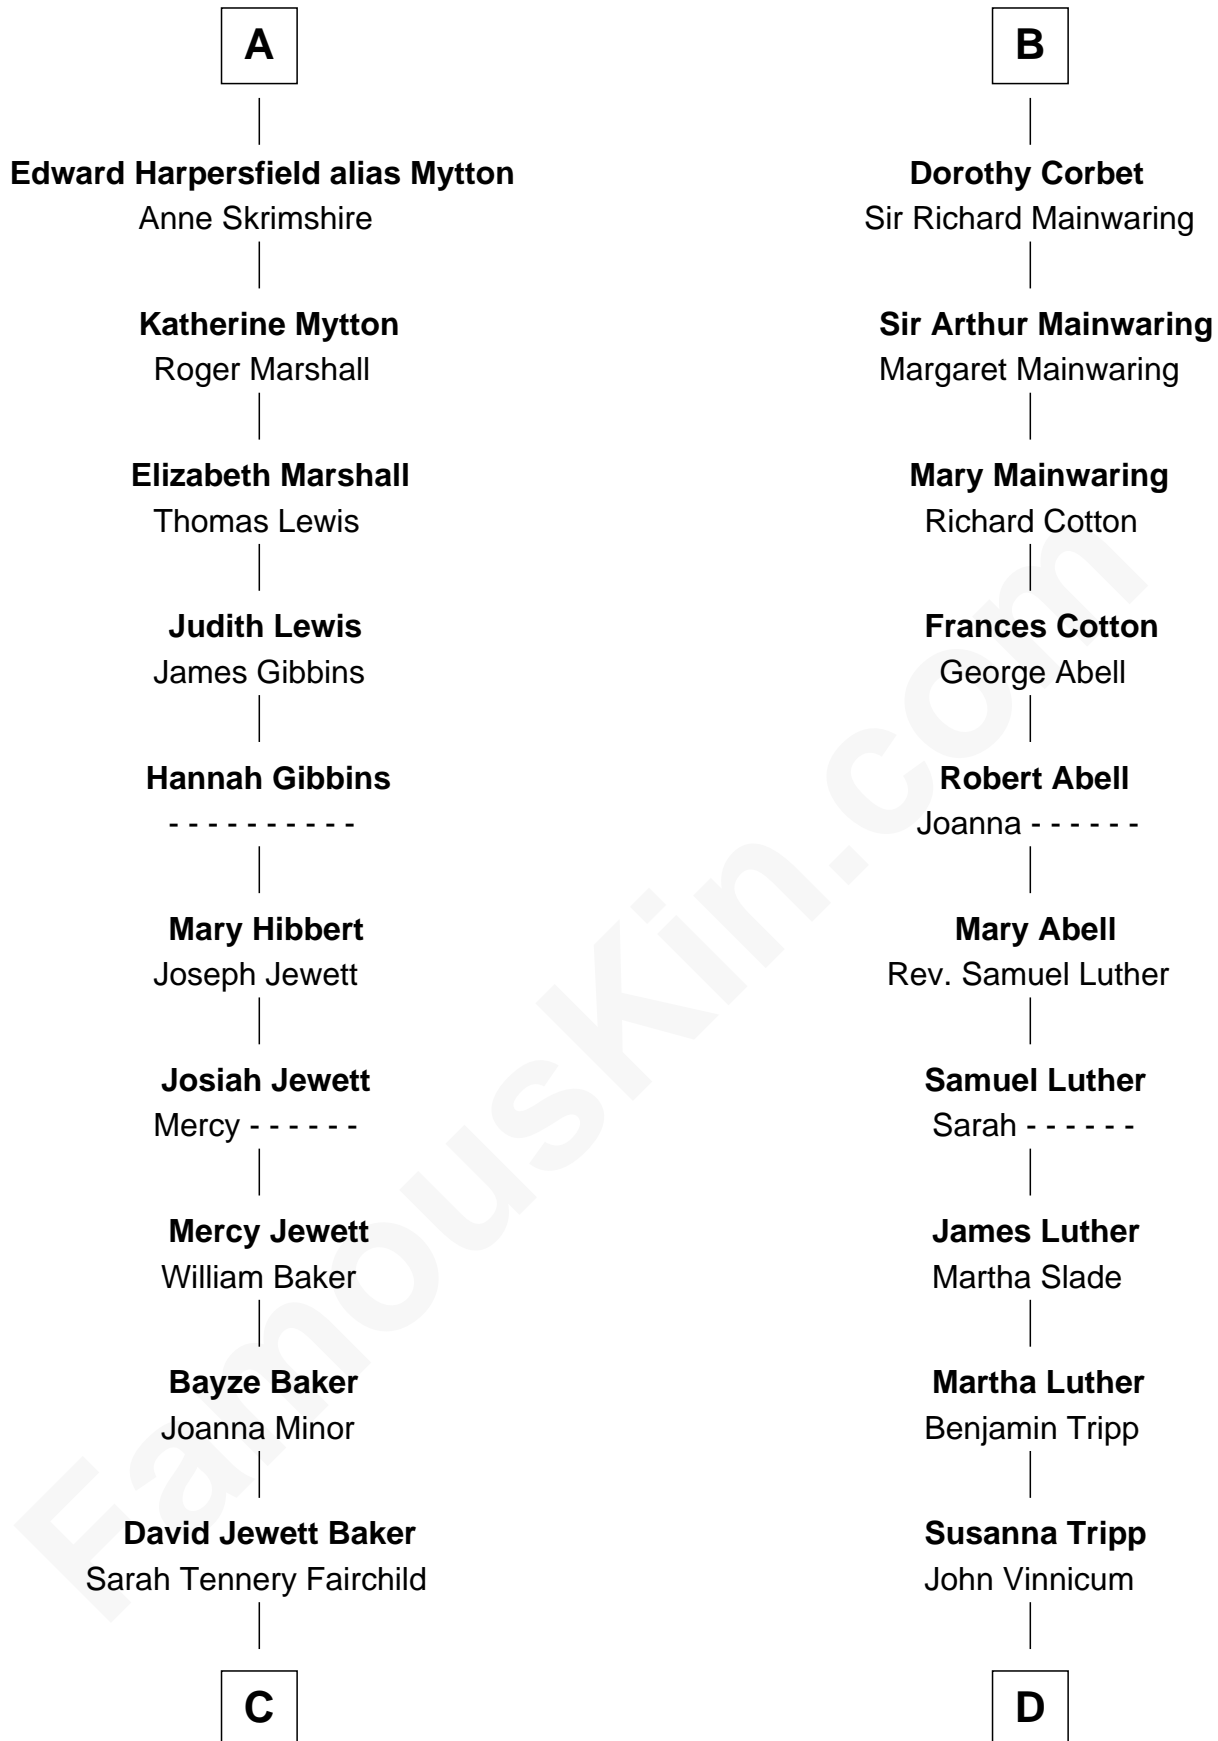

## Relationship Chart of

### Chevy Chase

Comedian, Actor and Writer

20th cousin 1 time removed of

**Lizzie Borden**

Accused Murderess

**Edmund Fitzalan**

Alice de Warenne

**C**

**Sarah Tennery Baker**  
Col. Lyne Shackelford Metcalfe

**Grace Metcalfe**  
Charles Denison Chase

**Edward Leigh Chase**  
Mabel Penrose Tinsley

**Edward Tinsley Chase**  
Cathalene Parker Browning

**Chevy Chase**  
*Comedian, Actor and Writer*

**D**

**Sarah L. Vinnicum**  
Joseph Morse

**Anthony Morse**  
Rhoda Morrison

**Sarah Anthony Morse**  
Andrew Jackson Borden

**Lizzie Borden**  
*Accused Murderess*