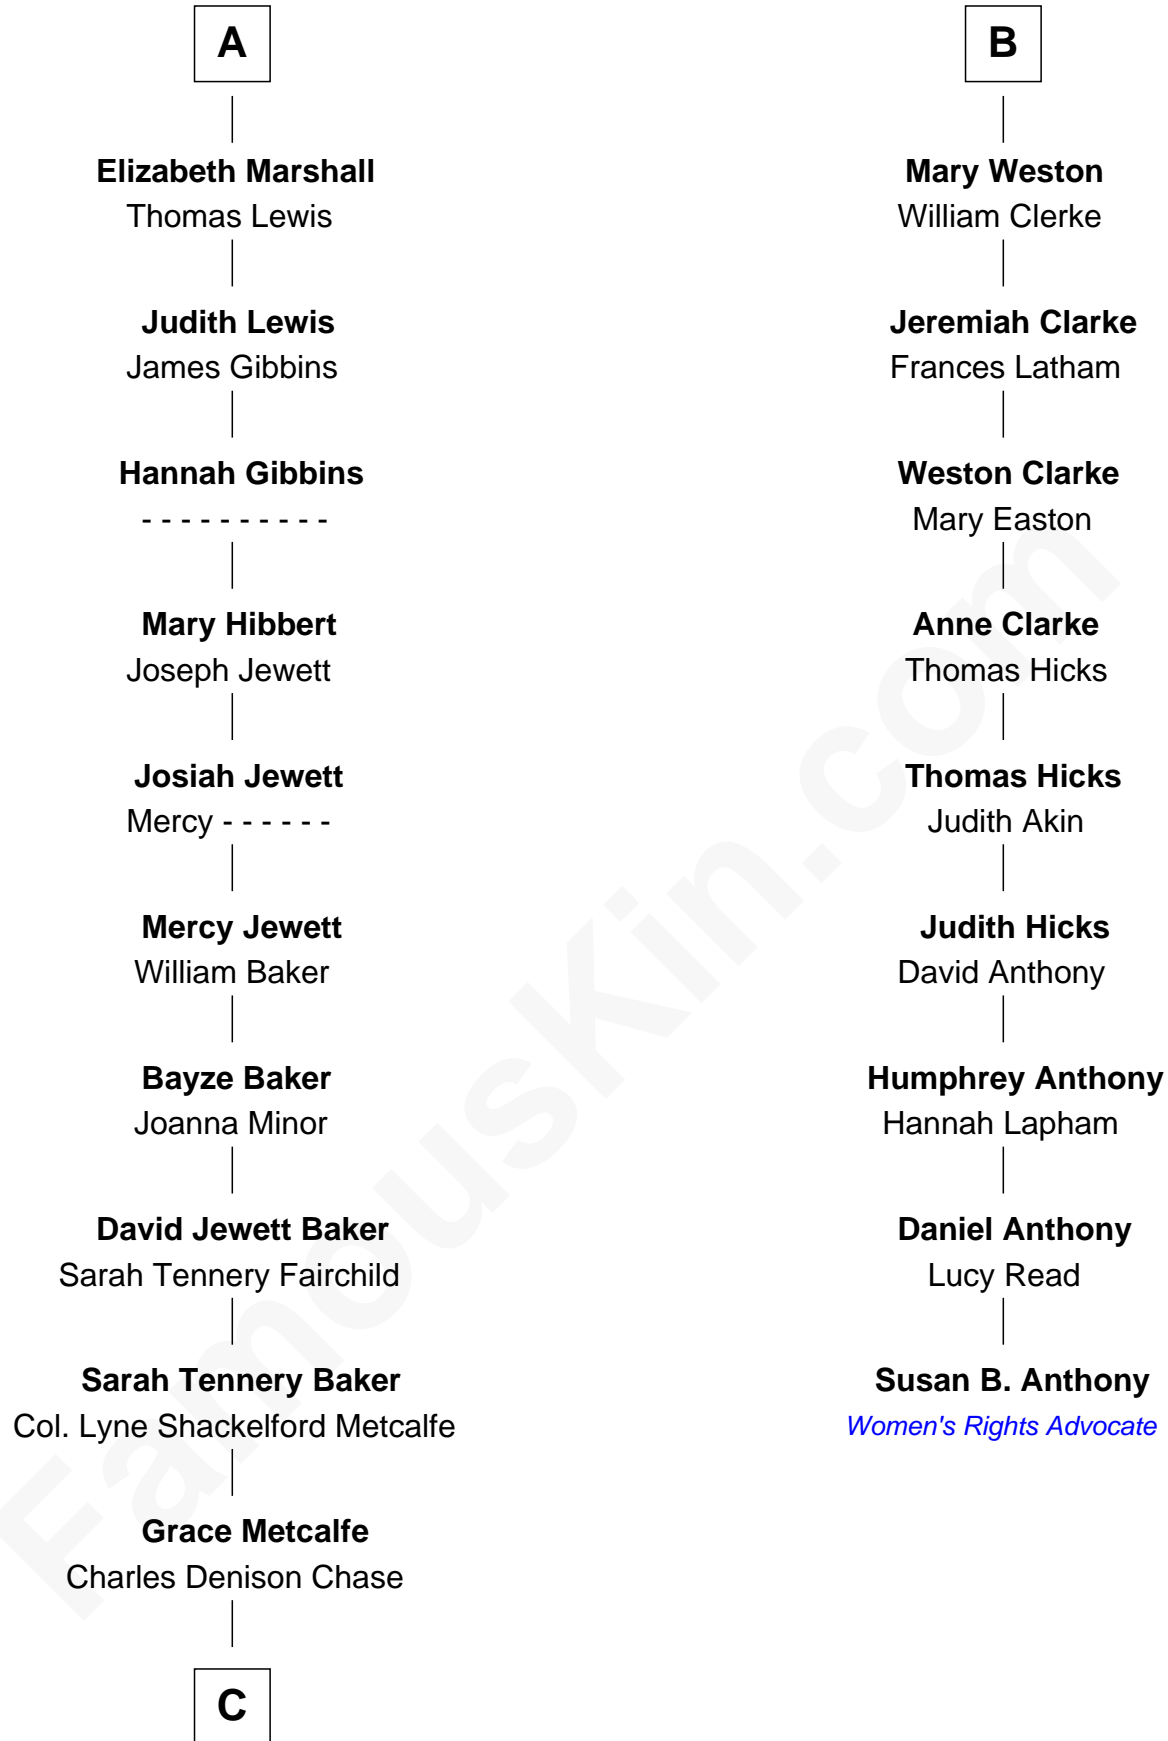

FamousKin.com

Relationship Chart of

Chevy Chase

Comedian, Actor and Writer

15th cousin 4 times removed of

Susan B. Anthony

Women's Rights Advocate

C

—
Edward Leigh Chase
Mabel Penrose Tinsley

—
Edward Tinsley Chase
Cathalene Parker Browning

—
Chevy Chase
Comedian, Actor and Writer

FamousKin.com