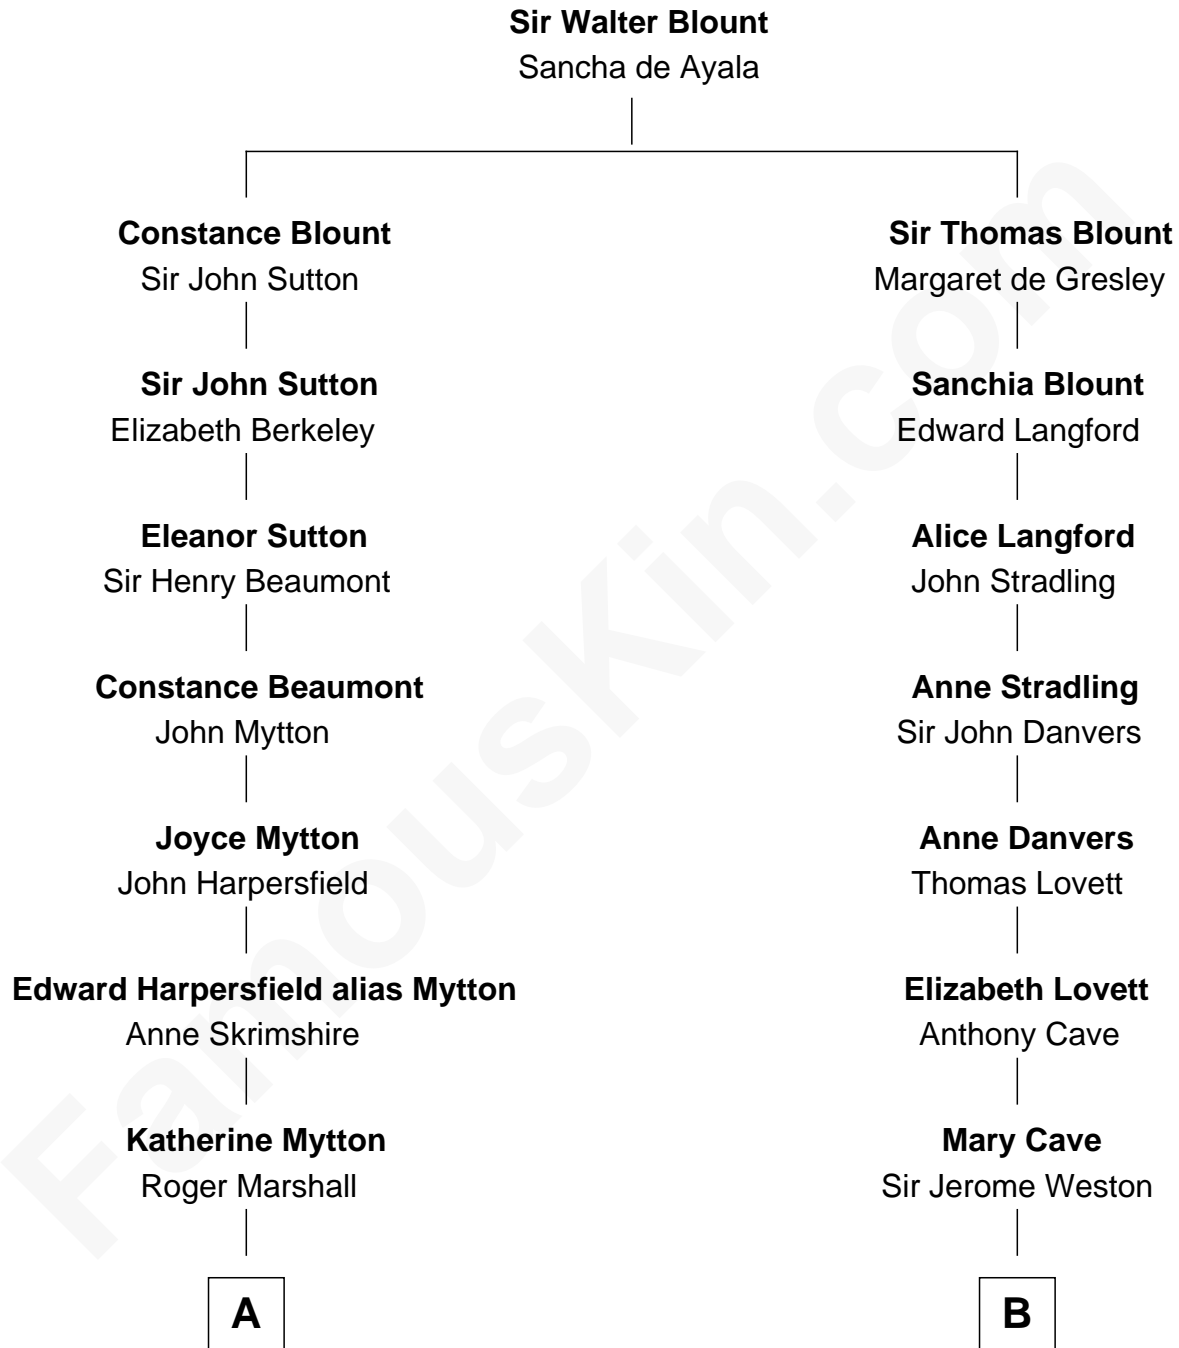

FamousKin.com

Relationship Chart of

Chevy Chase

Comedian, Actor and Writer

15th cousin 4 times removed of

Susan B. Anthony

Women's Rights Advocate

C

—
Edward Leigh Chase
Mabel Penrose Tinsley

—
Edward Tinsley Chase
Cathalene Parker Browning

—
Chevy Chase
Comedian, Actor and Writer

FamousKin.com