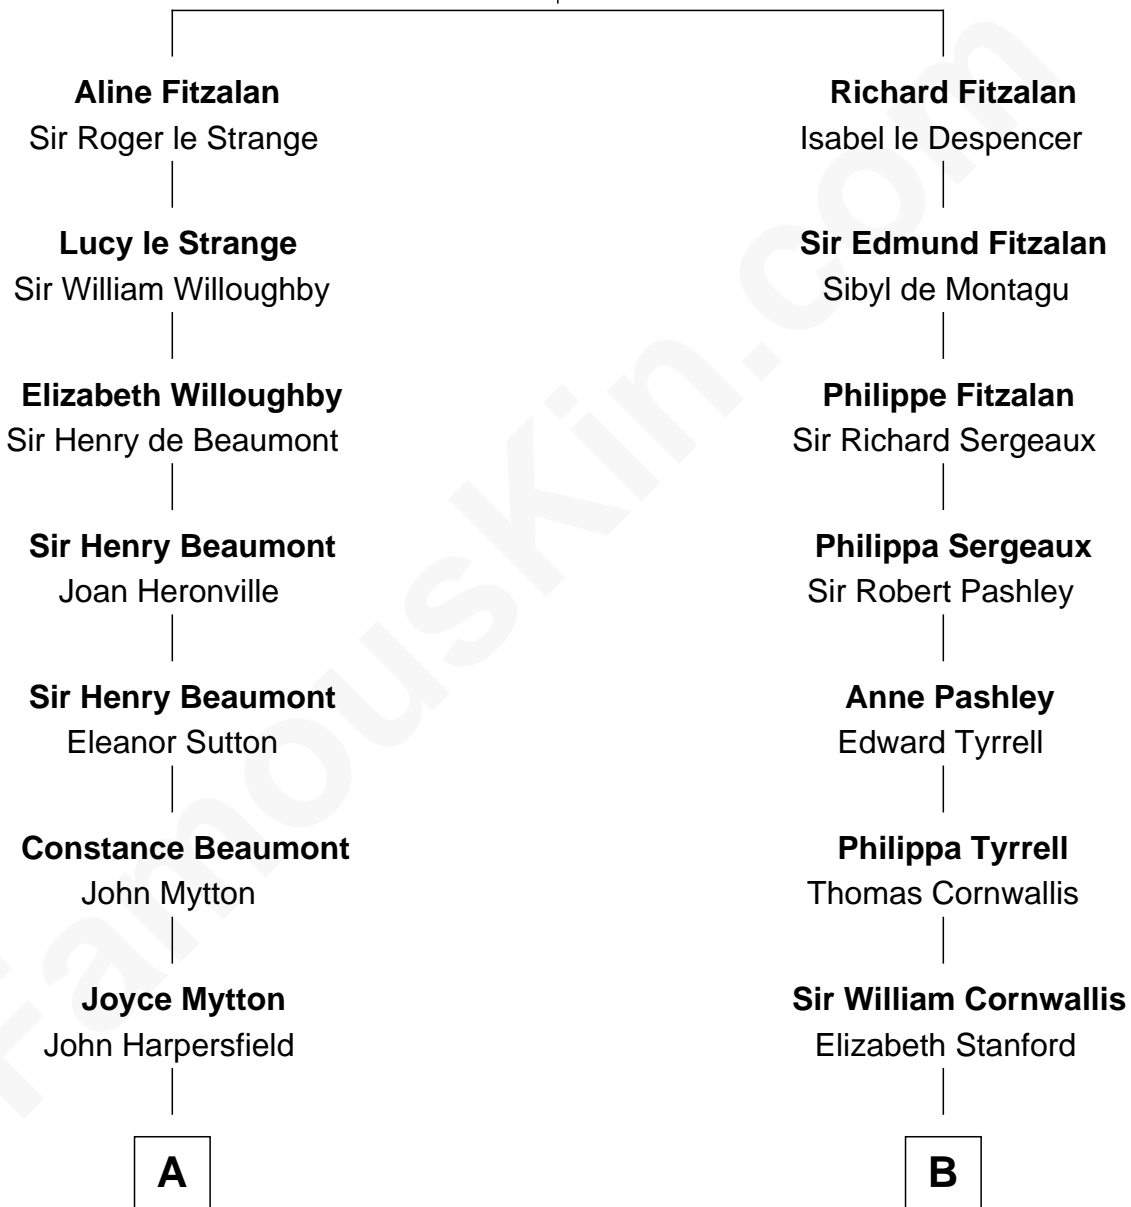

## Relationship Chart of

### Chevy Chase

Comedian, Actor and Writer

18th cousin 3 times removed of

**Susan B. Anthony**

Women's Rights Advocate

**Edmund Fitzalan**

Alice de Warenne

**C**

**Sarah Tennery Baker**  
Col. Lyne Shackelford Metcalfe

**Grace Metcalfe**  
Charles Denison Chase

**Edward Leigh Chase**  
Mabel Penrose Tinsley

**Edward Tinsley Chase**  
Cathalene Parker Browning

**Chevy Chase**  
*Comedian, Actor and Writer*

**D**

**Daniel Anthony**  
Lucy Read

**Susan B. Anthony**  
*Women's Rights Advocate*

FamousKin.com