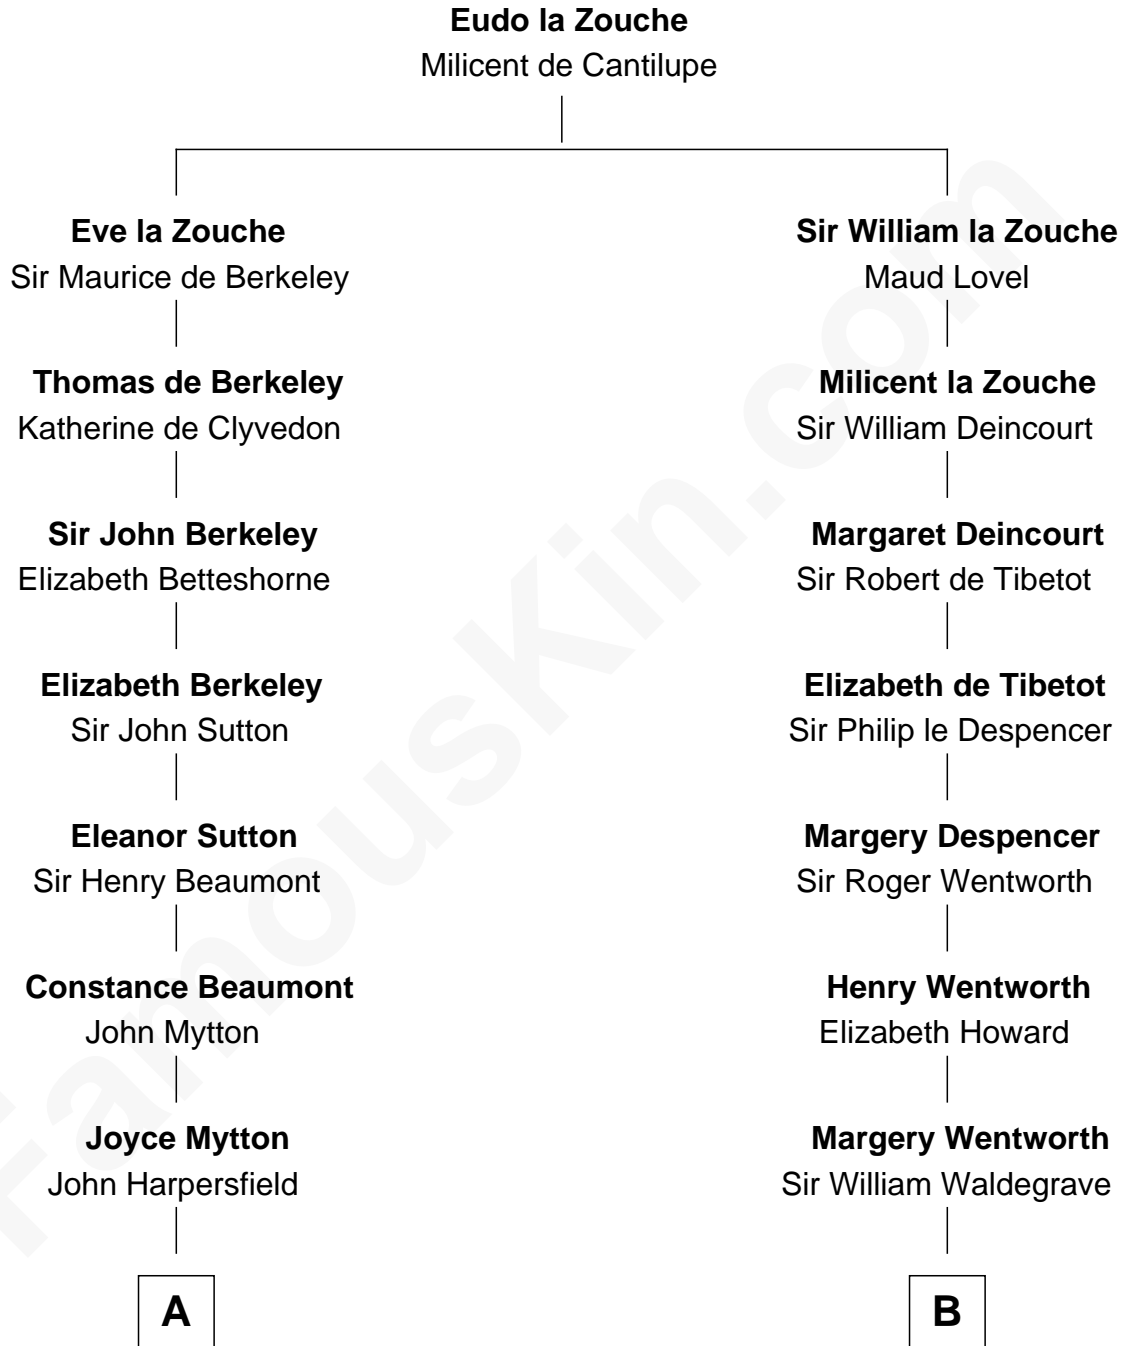

FamousKin.com

Relationship Chart of

Chevy Chase

Comedian, Actor and Writer

12th cousin 9 times removed of

Rev. George Burroughs

Executed for Witchcraft, Salem 1692

C

—
Sarah Tennery Baker

Col. Lyne Shackelford Metcalfe

—
Grace Metcalfe

Charles Denison Chase

—
Edward Leigh Chase

Mabel Penrose Tinsley

—
Edward Tinsley Chase

Cathalene Parker Browning