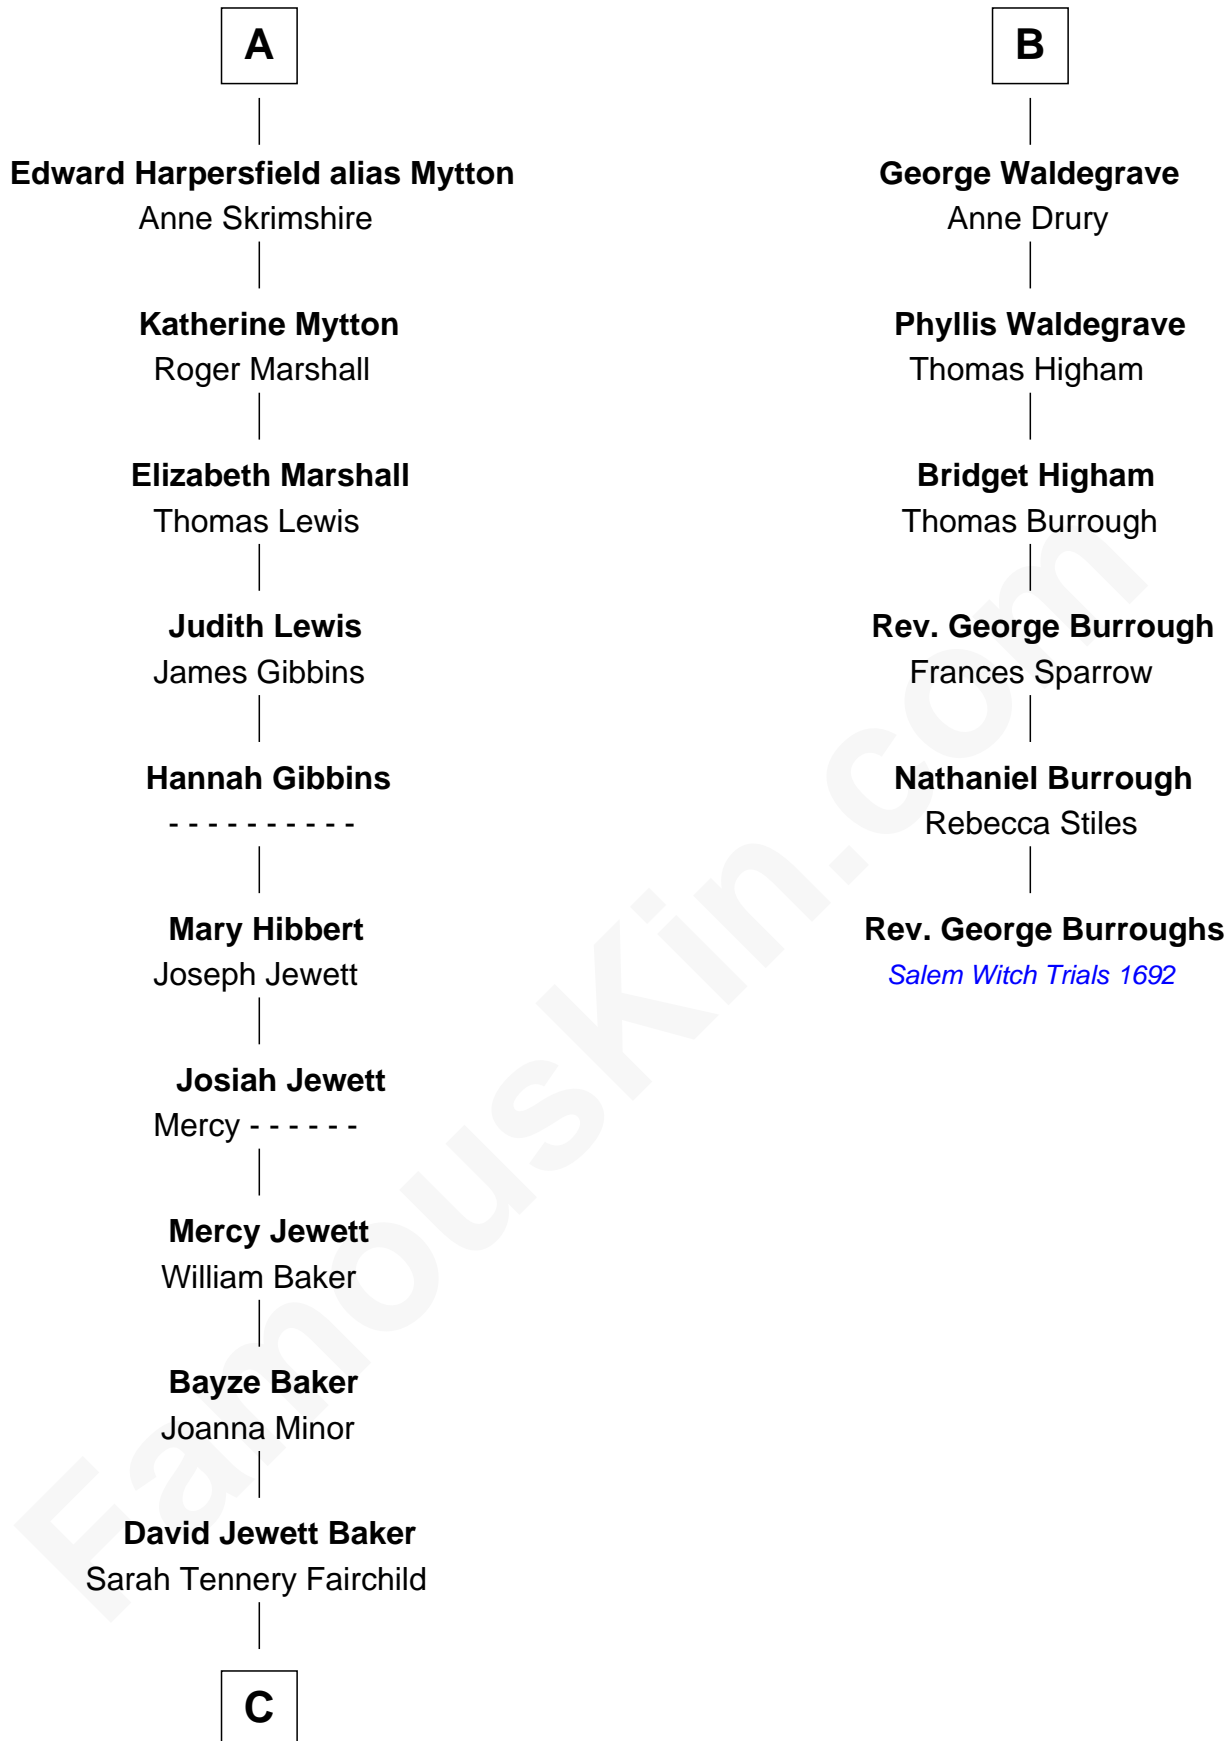

FamousKin.com

Relationship Chart of

Chevy Chase

Comedian, Actor and Writer

12th cousin 9 times removed of

Rev. George Burroughs

Executed for Witchcraft, Salem 1692

C

—
Sarah Tennery Baker

Col. Lyne Shackelford Metcalfe

—
Grace Metcalfe

Charles Denison Chase

—
Edward Leigh Chase

Mabel Penrose Tinsley

—
Edward Tinsley Chase

Cathalene Parker Browning