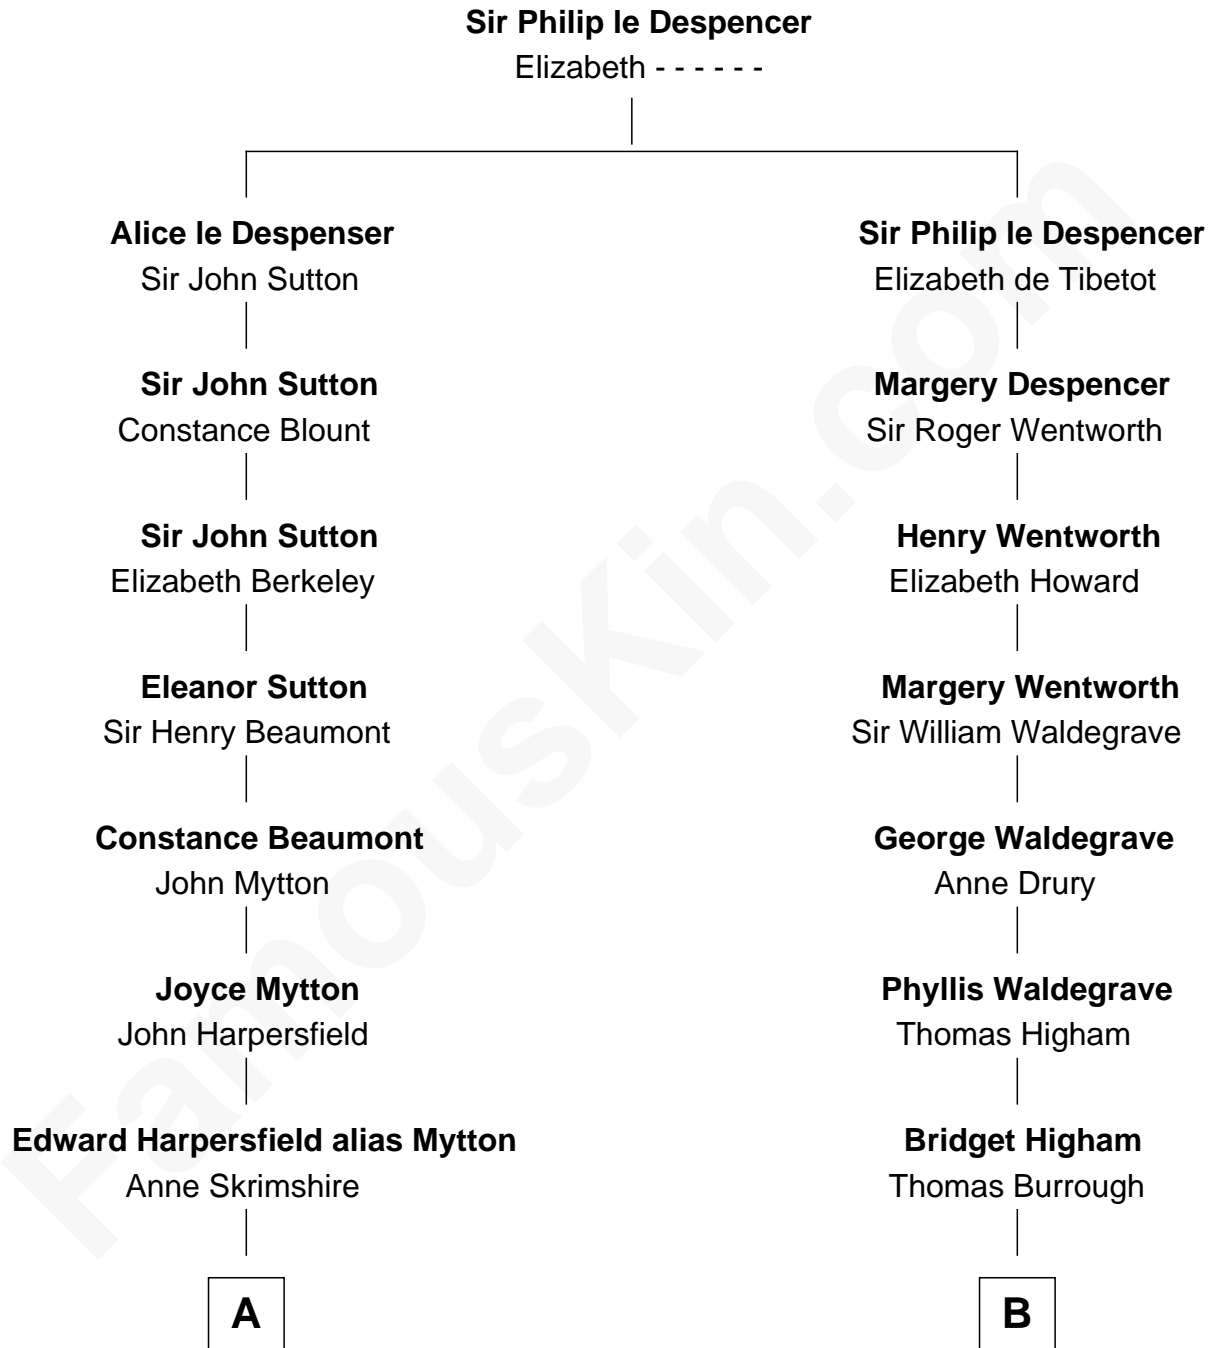

FamousKin.com

Relationship Chart of

Chevy Chase

Comedian, Actor and Writer

9th cousin 11 times removed of

Rev. George Burroughs

Executed for Witchcraft, Salem 1692

C

—
Grace Metcalfe

Charles Denison Chase

—
Edward Leigh Chase

Mabel Penrose Tinsley

—
Edward Tinsley Chase

Cathalene Parker Browning

—
Chevy Chase

Comedian, Actor and Writer