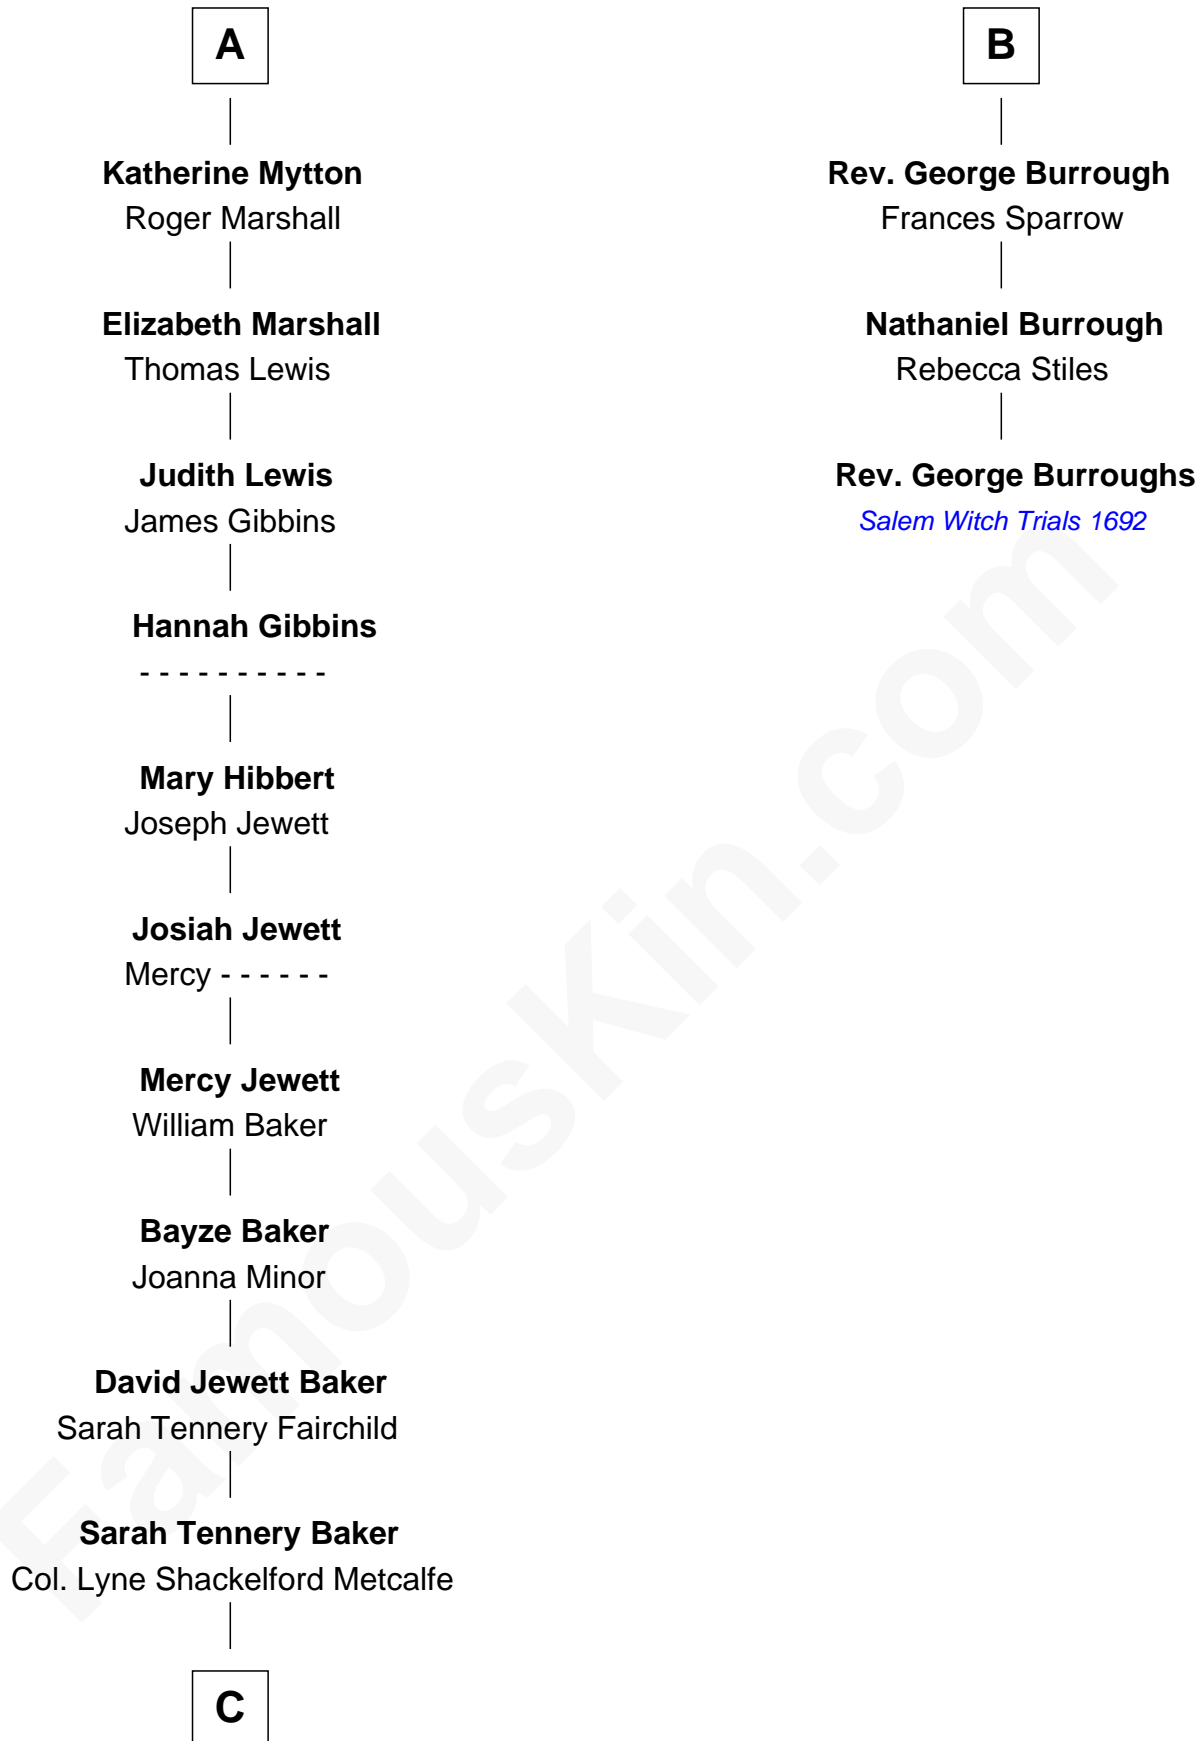

FamousKin.com

Relationship Chart of

Chevy Chase

Comedian, Actor and Writer

9th cousin 11 times removed of

Rev. George Burroughs

Executed for Witchcraft, Salem 1692

C

—
Grace Metcalfe

Charles Denison Chase

—
Edward Leigh Chase

Mabel Penrose Tinsley

—
Edward Tinsley Chase

Cathalene Parker Browning

—
Chevy Chase

Comedian, Actor and Writer