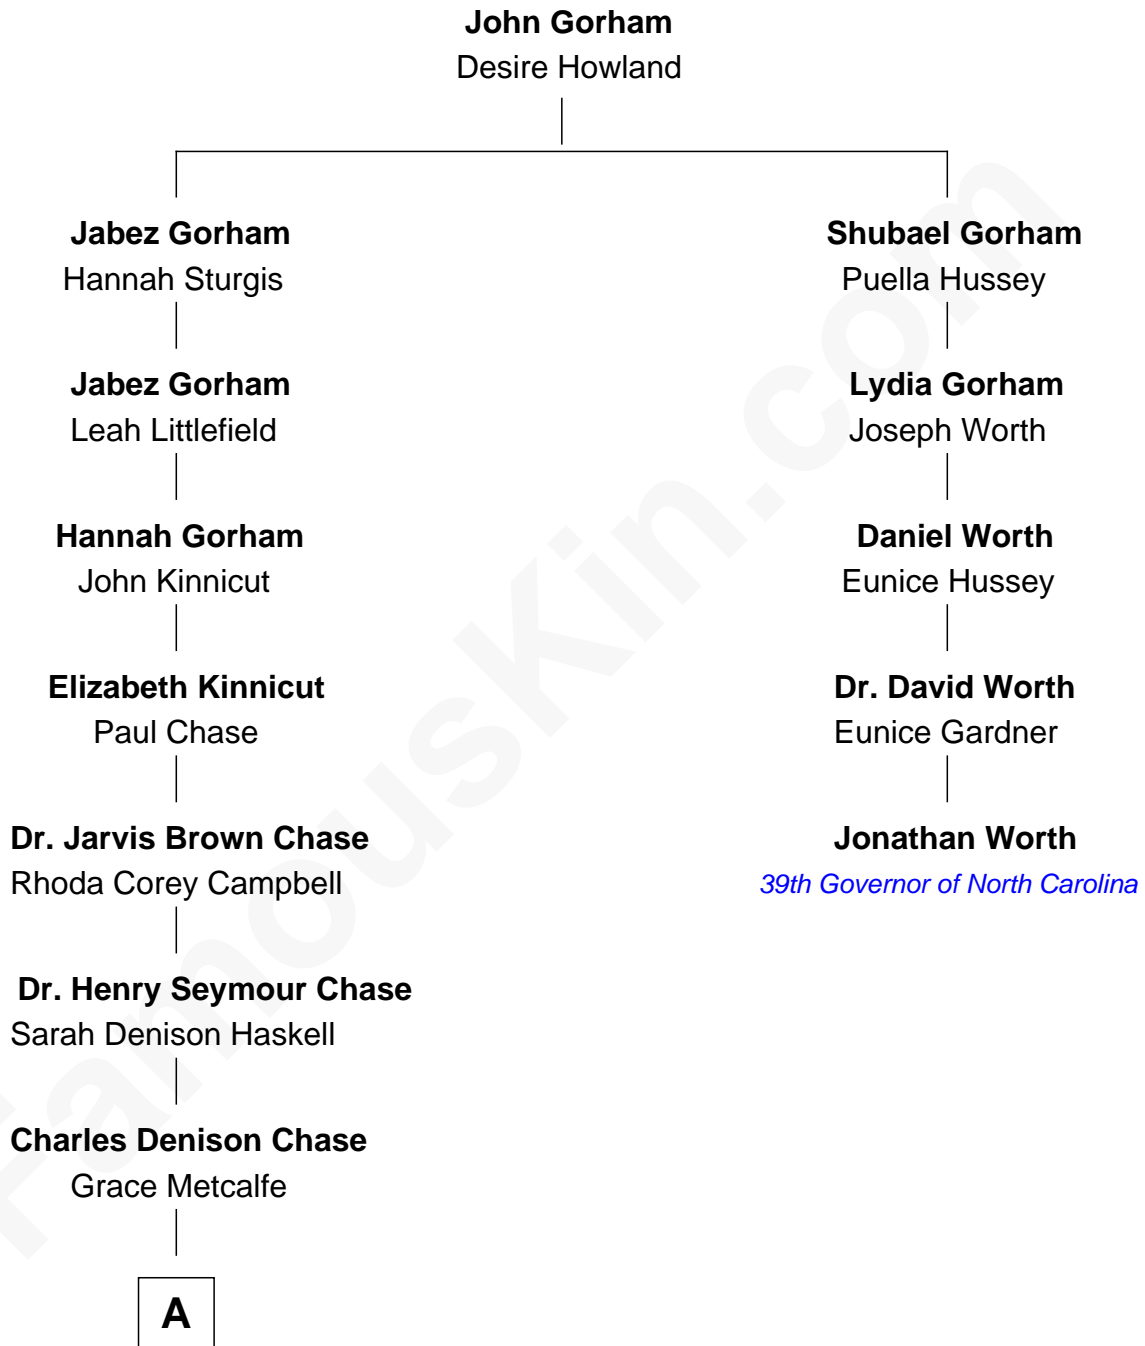

FamousKin.com

Relationship Chart of

Chevy Chase

Comedian, Actor and Writer

4th cousin 5 times removed of

Jonathan Worth

39th Governor of North Carolina

A

—
Edward Leigh Chase
Mabel Penrose Tinsley

—
Edward Tinsley Chase
Cathalene Parker Browning

—
Chevy Chase
Comedian, Actor and Writer

FamousKin.com