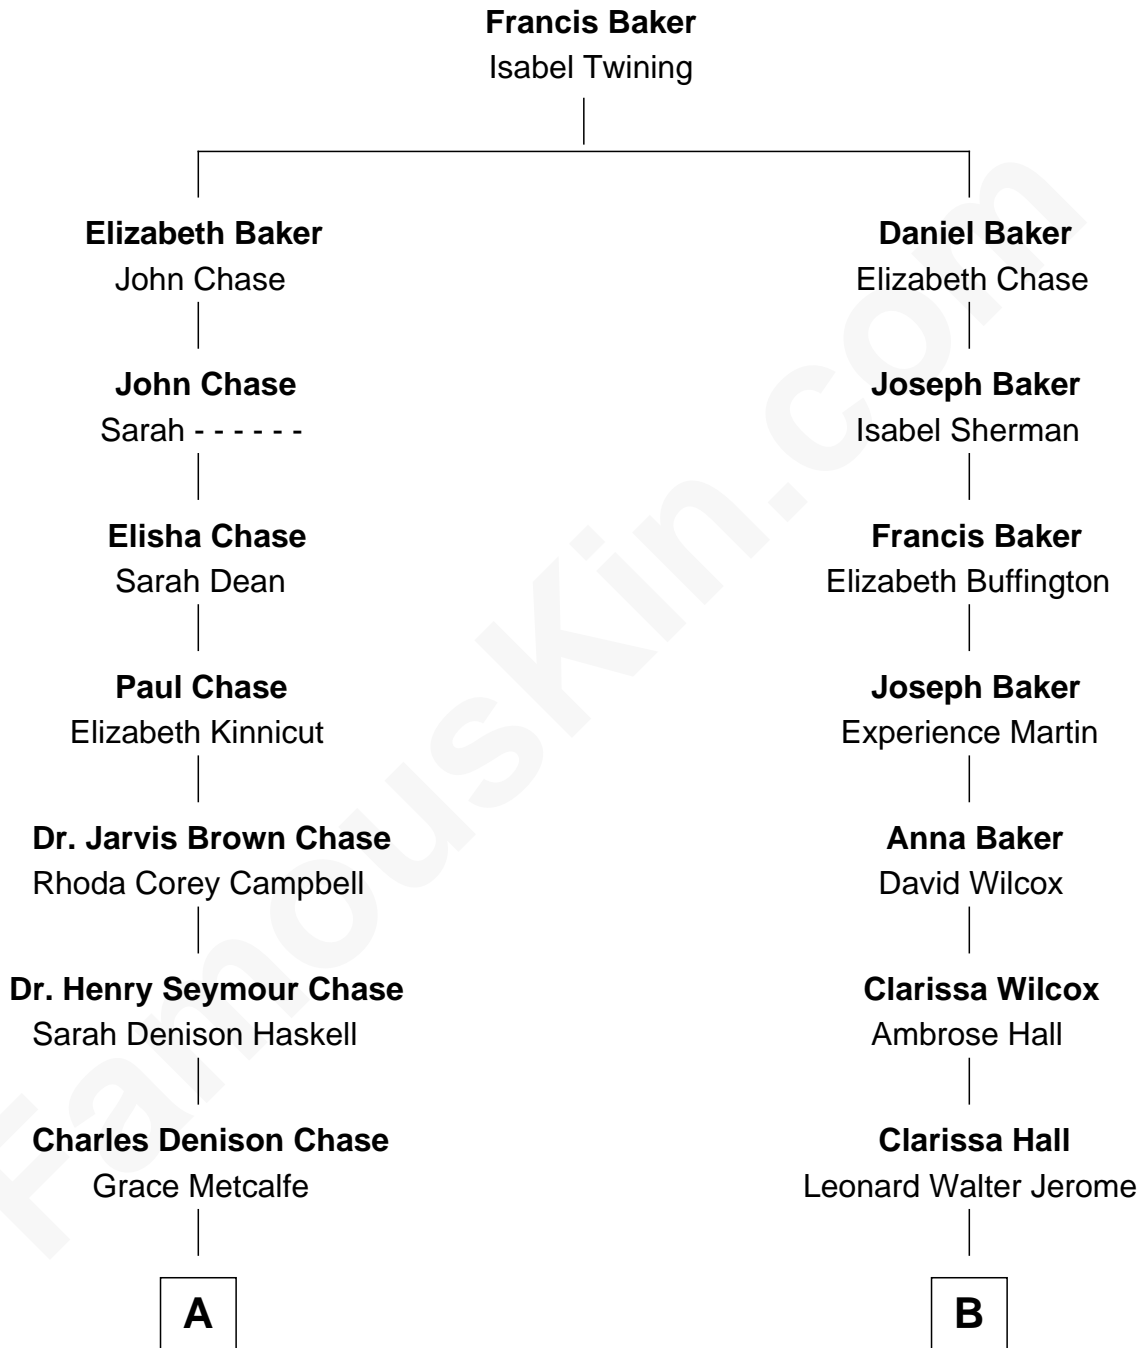

FamousKin.com

Relationship Chart of

Chevy Chase

Comedian, Actor and Writer

8th cousin 1 time removed of

Sir Winston Churchill

Prime Minister of the United Kingdom

A

Edward Leigh Chase
Mabel Penrose Tinsley

Edward Tinsley Chase
Cathalene Parker Browning

Chevy Chase
Comedian, Actor and Writer

B

Jeanette Jerome
Randolph Henry Spencer-Churchill

Sir Winston Churchill
Prime Minister of the United Kingdom

FamousKin.com