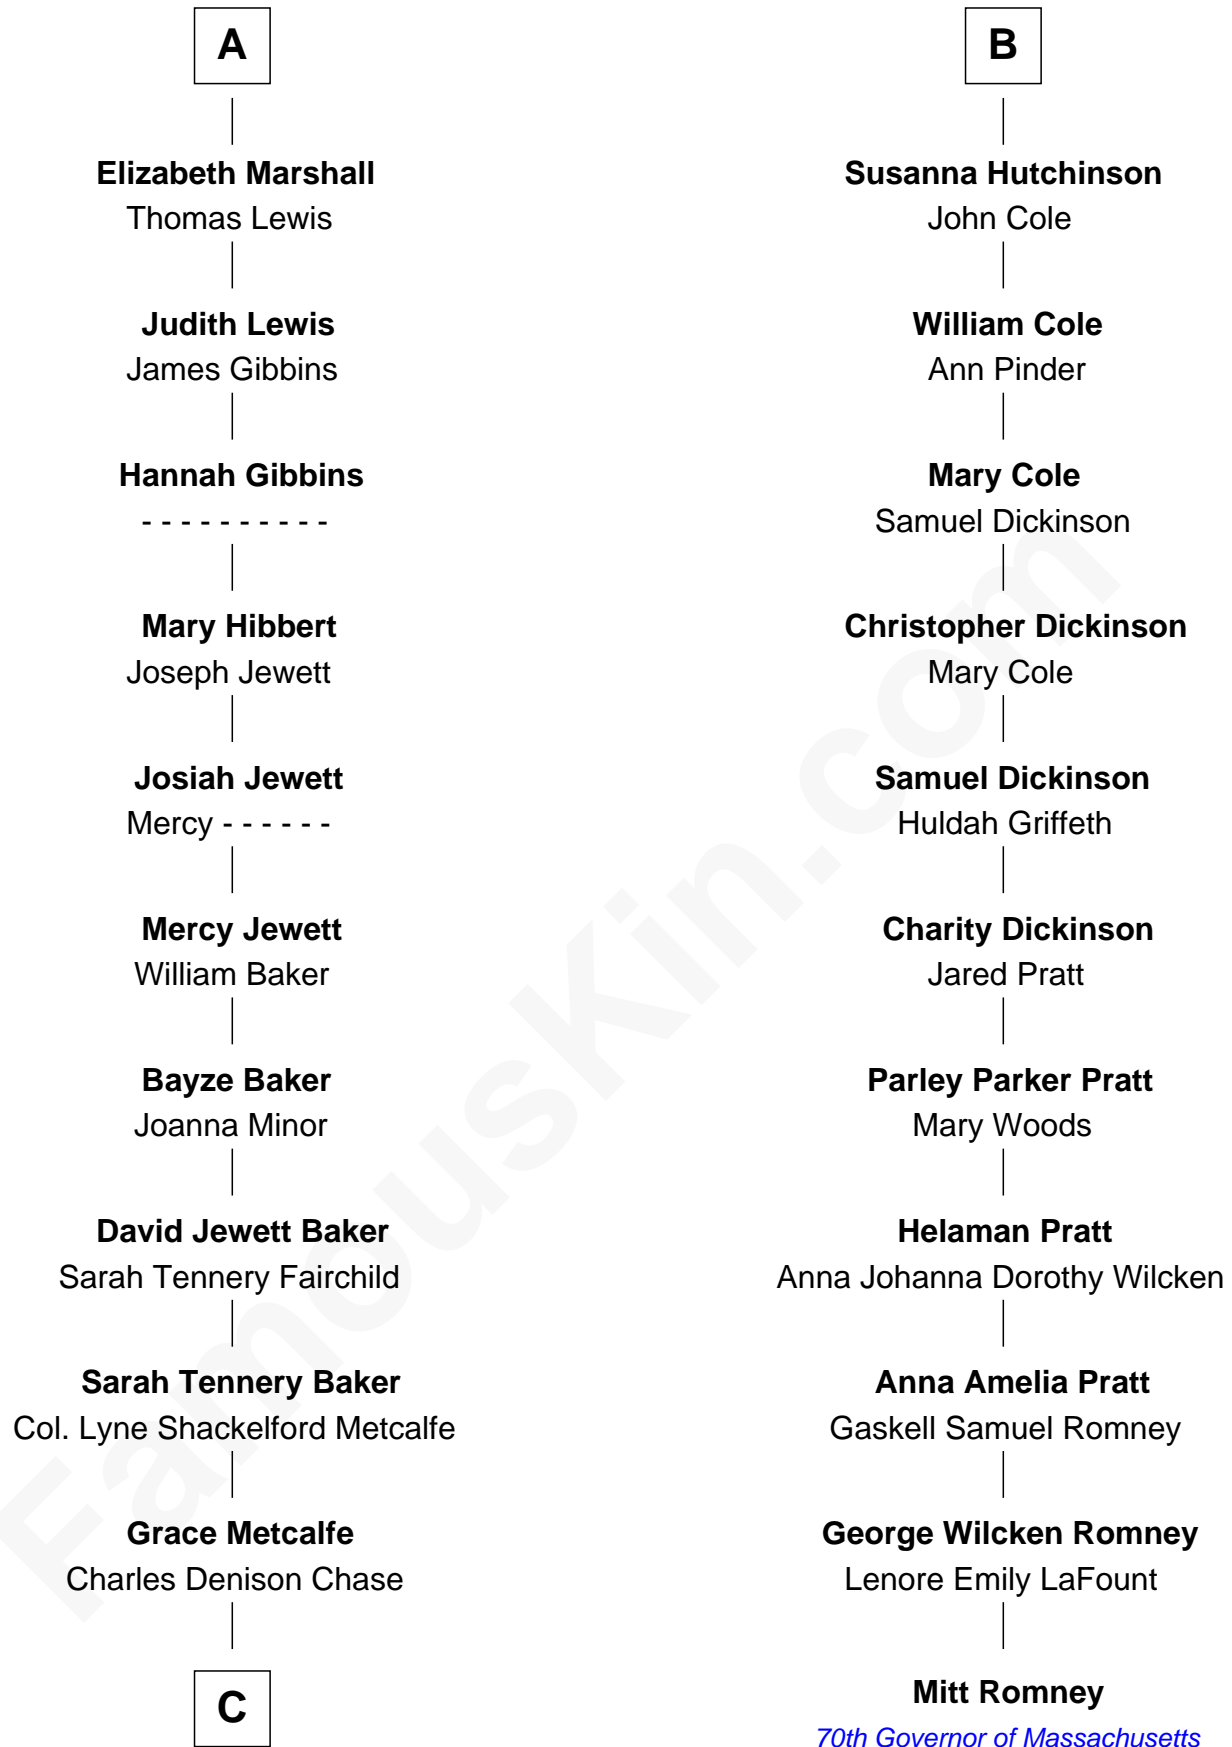

## Relationship Chart of

### Chevy Chase

Comedian, Actor and Writer

17th cousin 2 times removed of

### Mitt Romney

70th Governor of Massachusetts

**C**

—  
**Edward Leigh Chase**  
Mabel Penrose Tinsley

—  
**Edward Tinsley Chase**  
Cathalene Parker Browning

—  
**Chevy Chase**  
*Comedian, Actor and Writer*