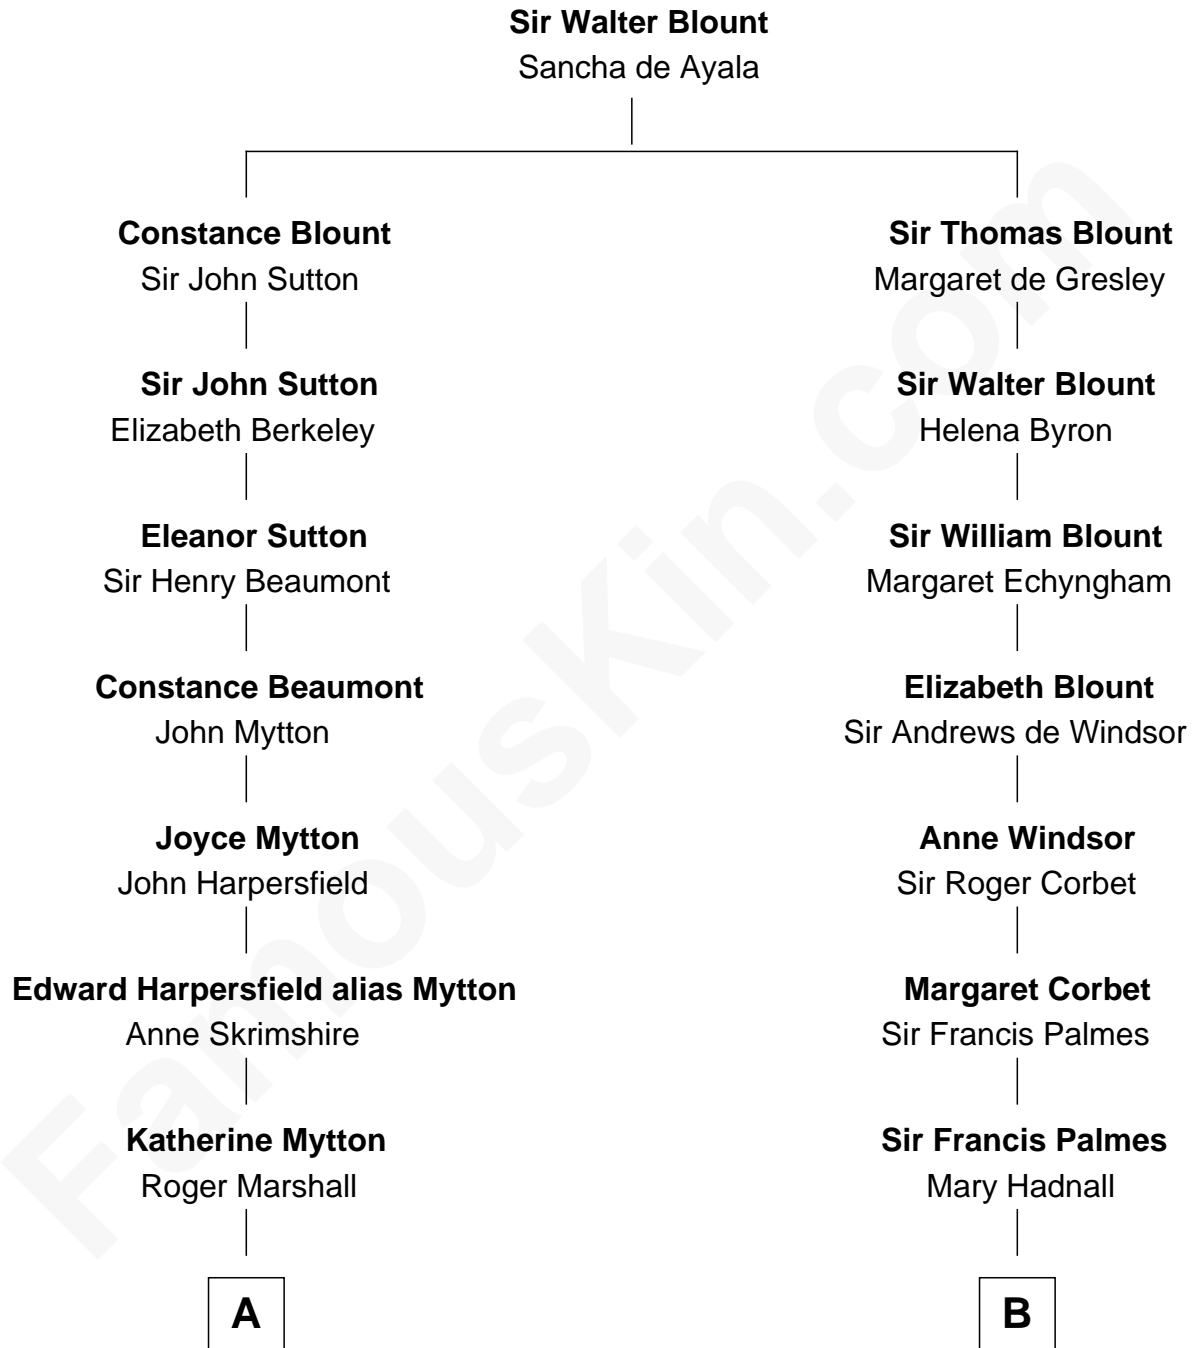

FamousKin.com

Relationship Chart of

Chevy Chase

Comedian, Actor and Writer

18th cousin 1 time removed of

Nelson Rockefeller

41st U.S. Vice-President

C

Edward Leigh Chase
Mabel Penrose Tinsley

Edward Tinsley Chase
Cathalene Parker Browning

Chevy Chase
Comedian, Actor and Writer

D

John Davison Rockefeller
Abby Greene Aldrich

Nelson Rockefeller
41st U.S. Vice-President